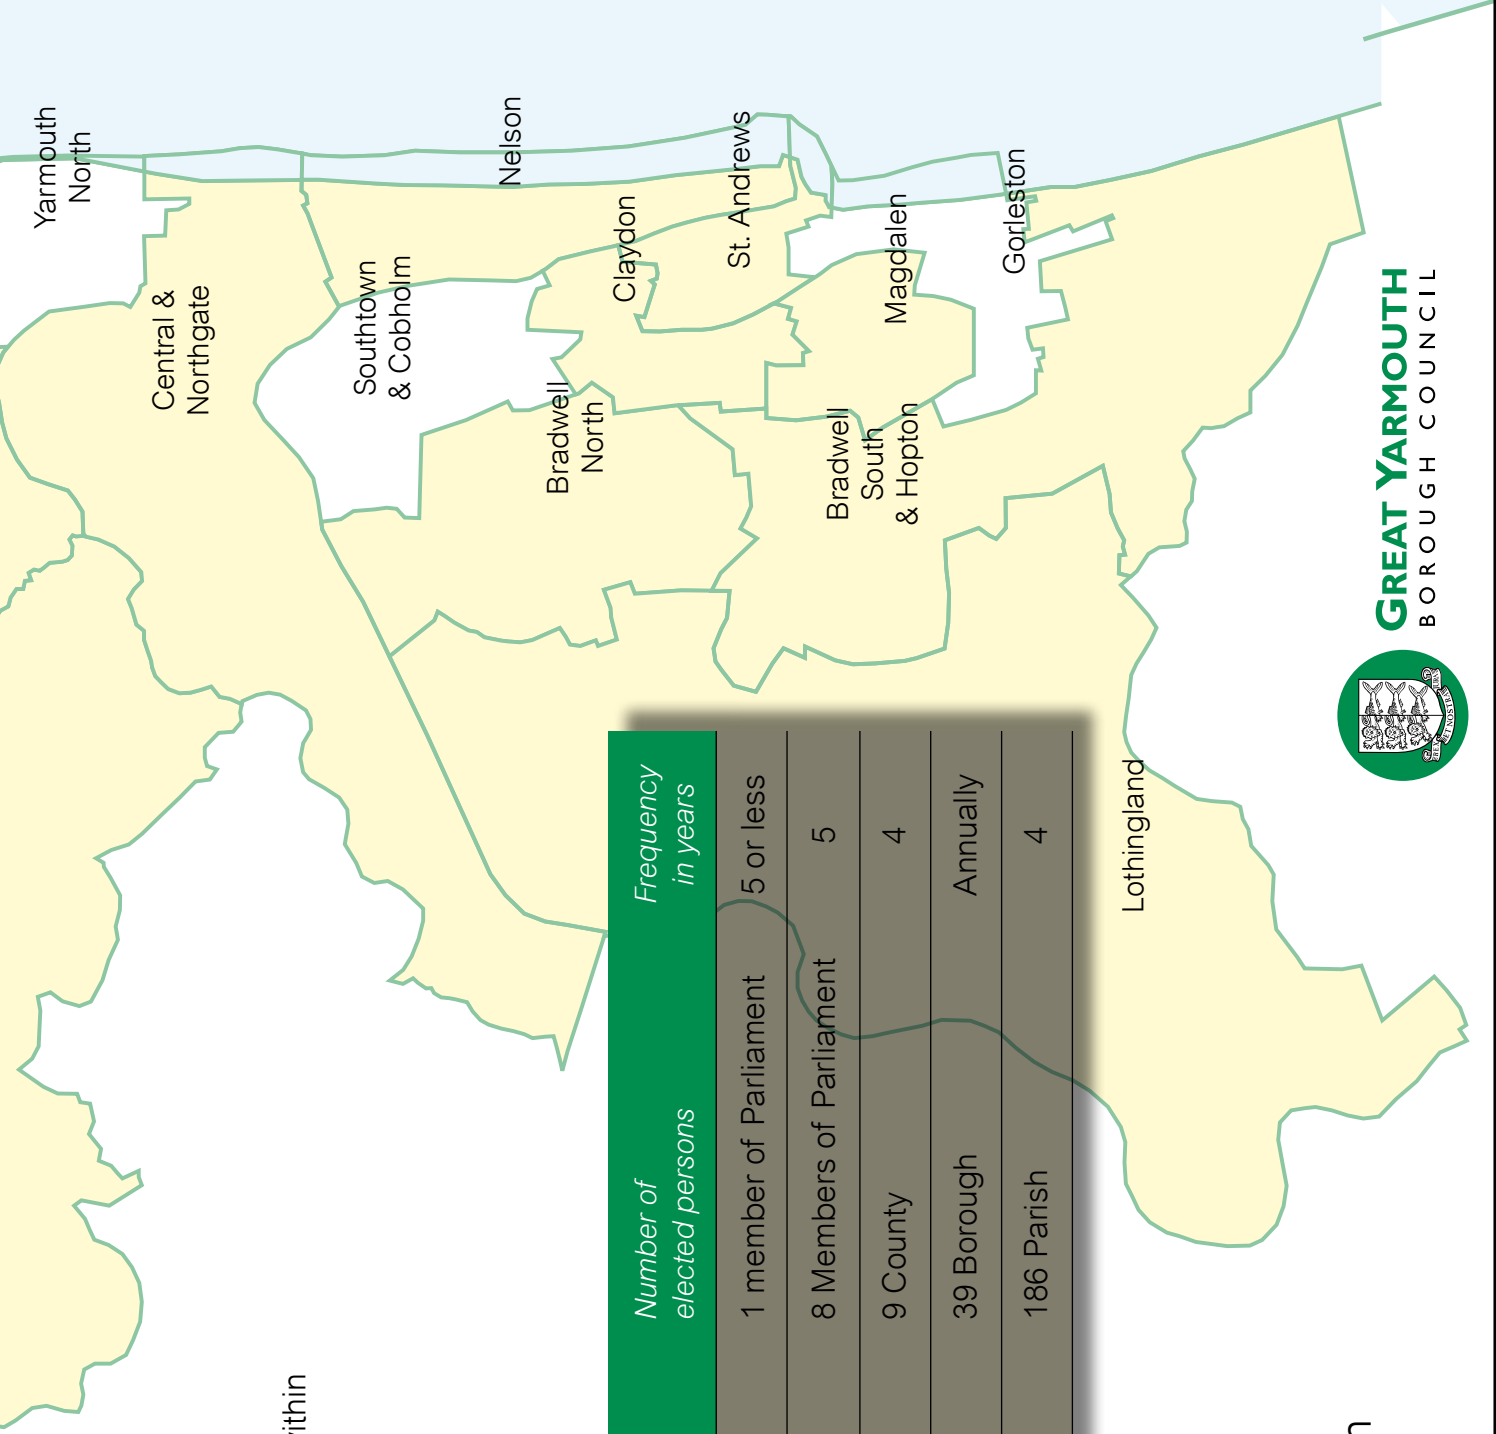

Facts, figures & general information

Great Yarmouth Borough Council is responsible for administering elections within the Borough of Great Yarmouth.

Electorate as at 1 December 2010

Local Government Electorate - 71,946

Parliamentary Electorate - 70,526

Number of Postal votes - 10,106

Type	Representative structure	Number of elected persons	Frequency in years
Parliamentary	Great Yarmouth	1 member of Parliament	5 or less
European	Eastern Region	8 Members of Parliament	5
County	9 Divisions	9 County	4
District	17 Wards	39 Borough	Annually
Parish/Town	23 Parishes	186 Parish	4

Count Venue

Assembly Room, Town Hall,
Greyfriars Way, Great Yarmouth
NR30 2QF

GREAT YARMOUTH
BOROUGH COUNCIL