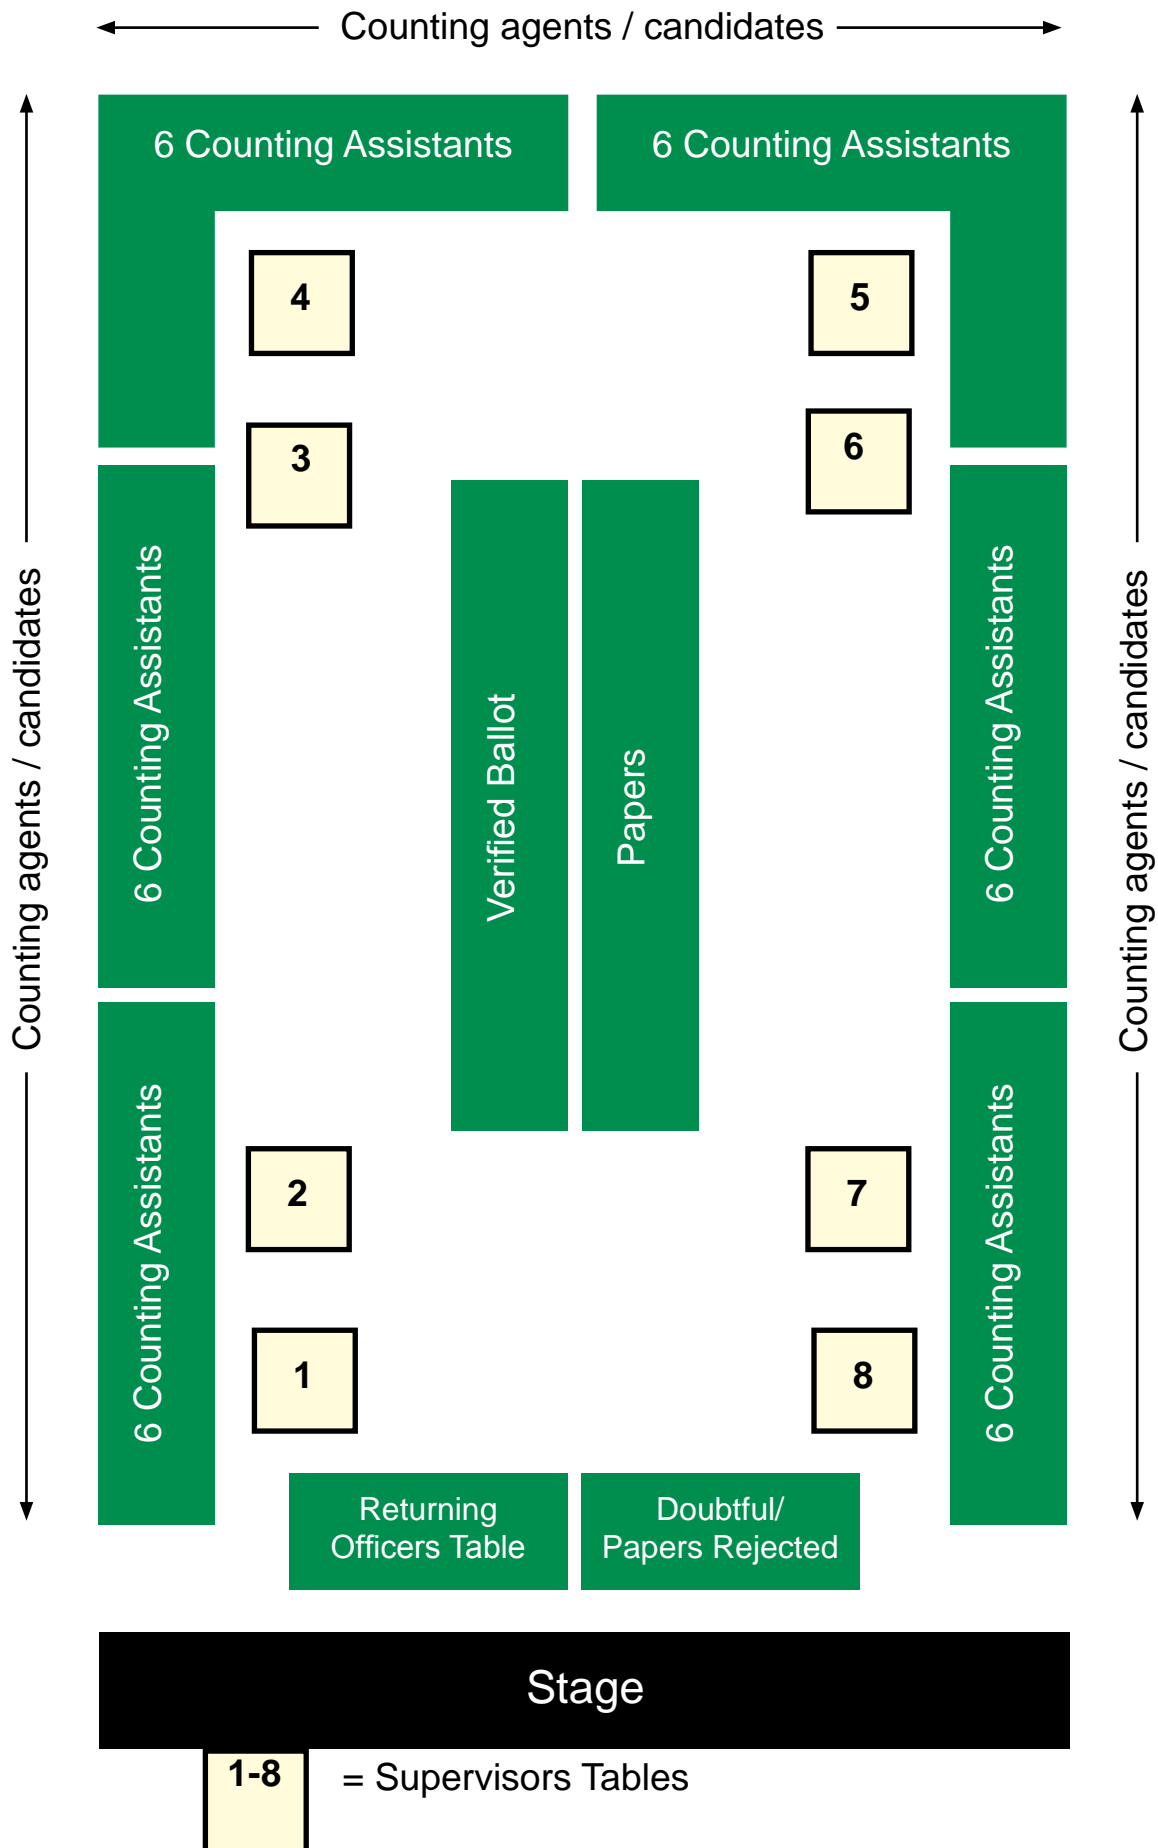

The Count Layout

NB There will be 9 teams in total - 8 in the Assembly Room and 1 in the Supper Room

Past Election Results

Parliamentary Election

Previous results

6 MAY 2010

Alan James Baugh	UK Independence Party (UKIP)	
Laura Biggart	Green Party	416
Brandon Kenneth Lewis	Conservative Party	18,571 (Elected)
Margaret McMahon-Morris	Lawfulness, Trustworthiness & Transparency	100
Simon James Partridge	Liberal Democrat	6188
Bosco Lomore Tann	British National Party	1421
Tony Wright	The Labour Party	14,295