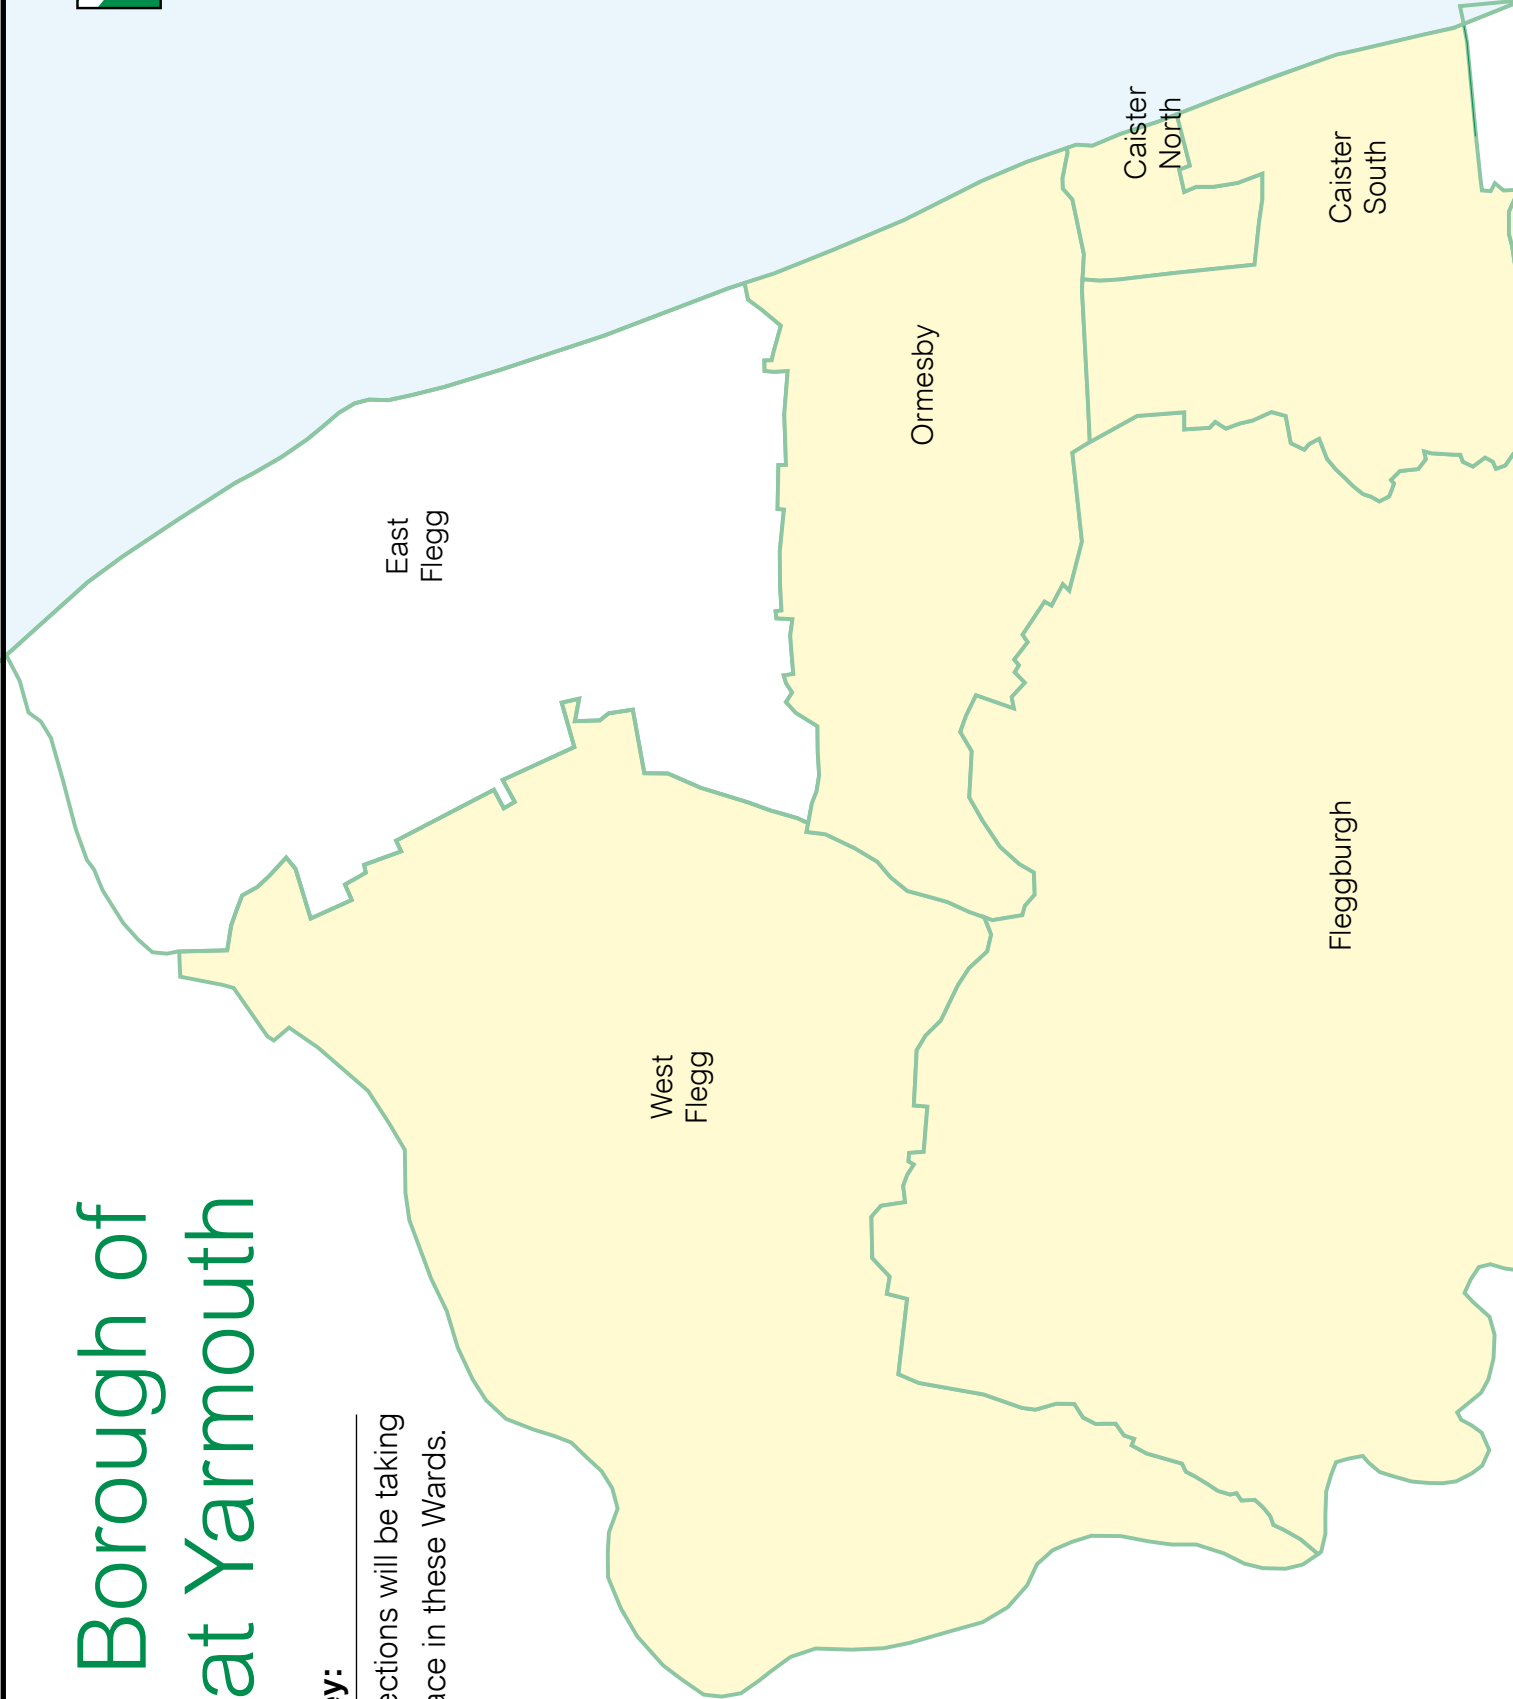

The Borough of Great Yarmouth

Key:

Elections will be taking
place in these Wards.