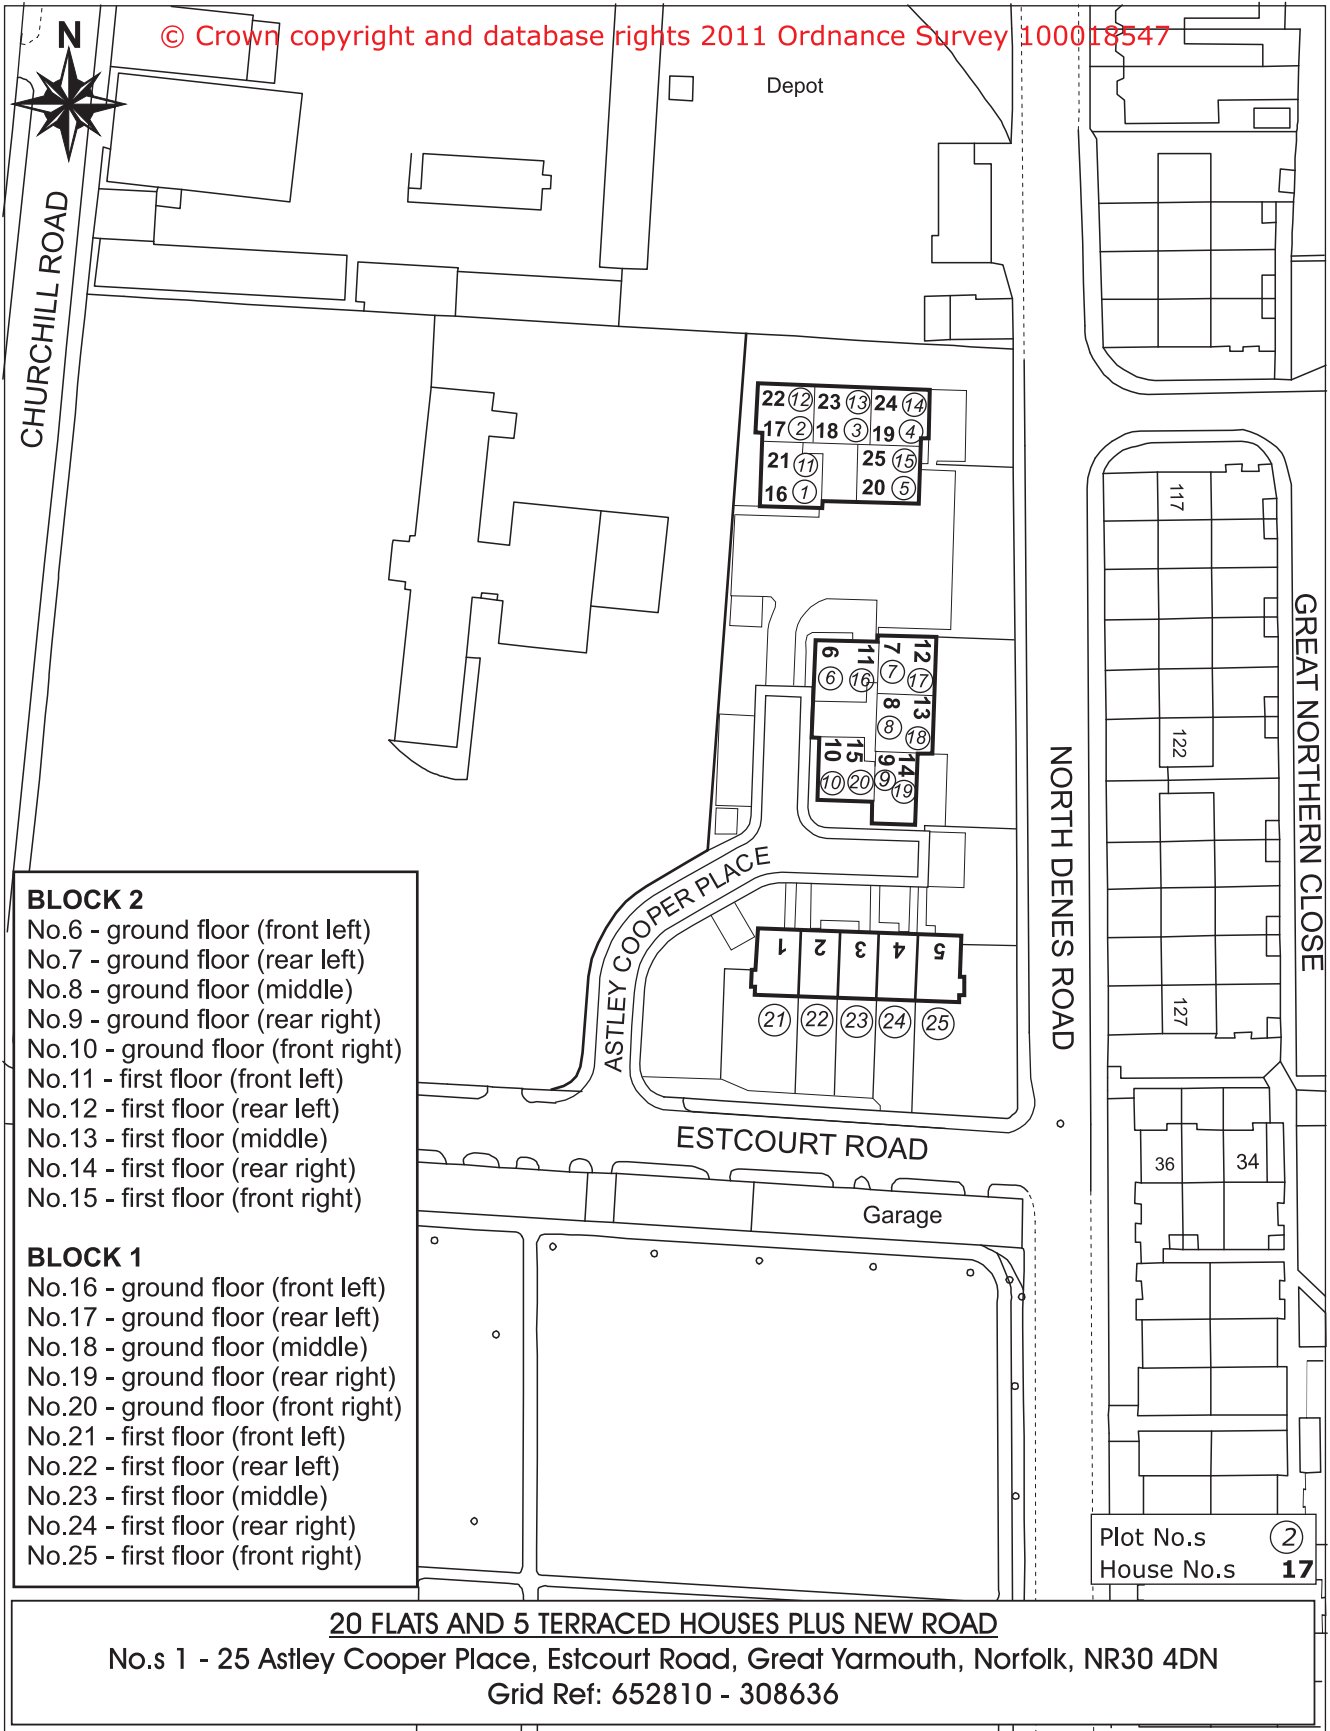

Identification Plan: Astley Cooper Place, Great Yarmouth.

© Crown copyright and database rights 2011 Ordnance Survey 100018547

GREAT YARMOUTH
BOROUGH COUNCIL

Date:	7th October 2011
Scale:	Not To Scale
Reference No:	SN/OCT/11/80/GT. YARMOUTH (CODE: SNN3)