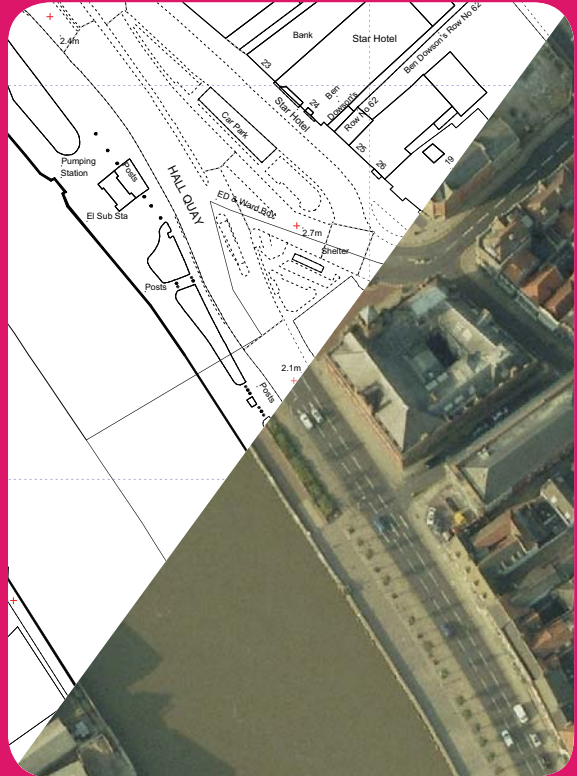

Ordnance Survey Site Plans

Great Yarmouth Borough Council

in partnership with **CENTREMAPS**, can provide a cost effective and convenient way of obtaining large scale site plans for any location in Great Britain.

Using the very latest Ordnance Survey mapping via the CENTREMAPSlive® on-line system, site centred plans can be printed off at a number of scales, ranging from 1:200 to 1:10,000. Height contours can be added to certain scales of mapping for an additional cost.

The maps are suitable for planning applications and building regulation site plans as well as many other uses. The plans are sold in packs of six and can be purchased at Town Hall, Hall Plain, Great Yarmouth, Norfolk, NR30 2QF, while you wait.

Prices start from £11.20 for 1:500 scale plan's covering an area 80 x 80 metres. For a full price list please visit:

**[www.great-yarmouth.gov.uk/
ordnance-survey-maps.htm](http://www.great-yarmouth.gov.uk/ordnance-survey-maps.htm)**

or telephone the Customer Contact Centre on 01493 846430.

www.great-yarmouth.gov.uk/ordnance-survey-maps.htm

GREAT YARMOUTH
BOROUGH COUNCIL

**Ordnance
Survey®**