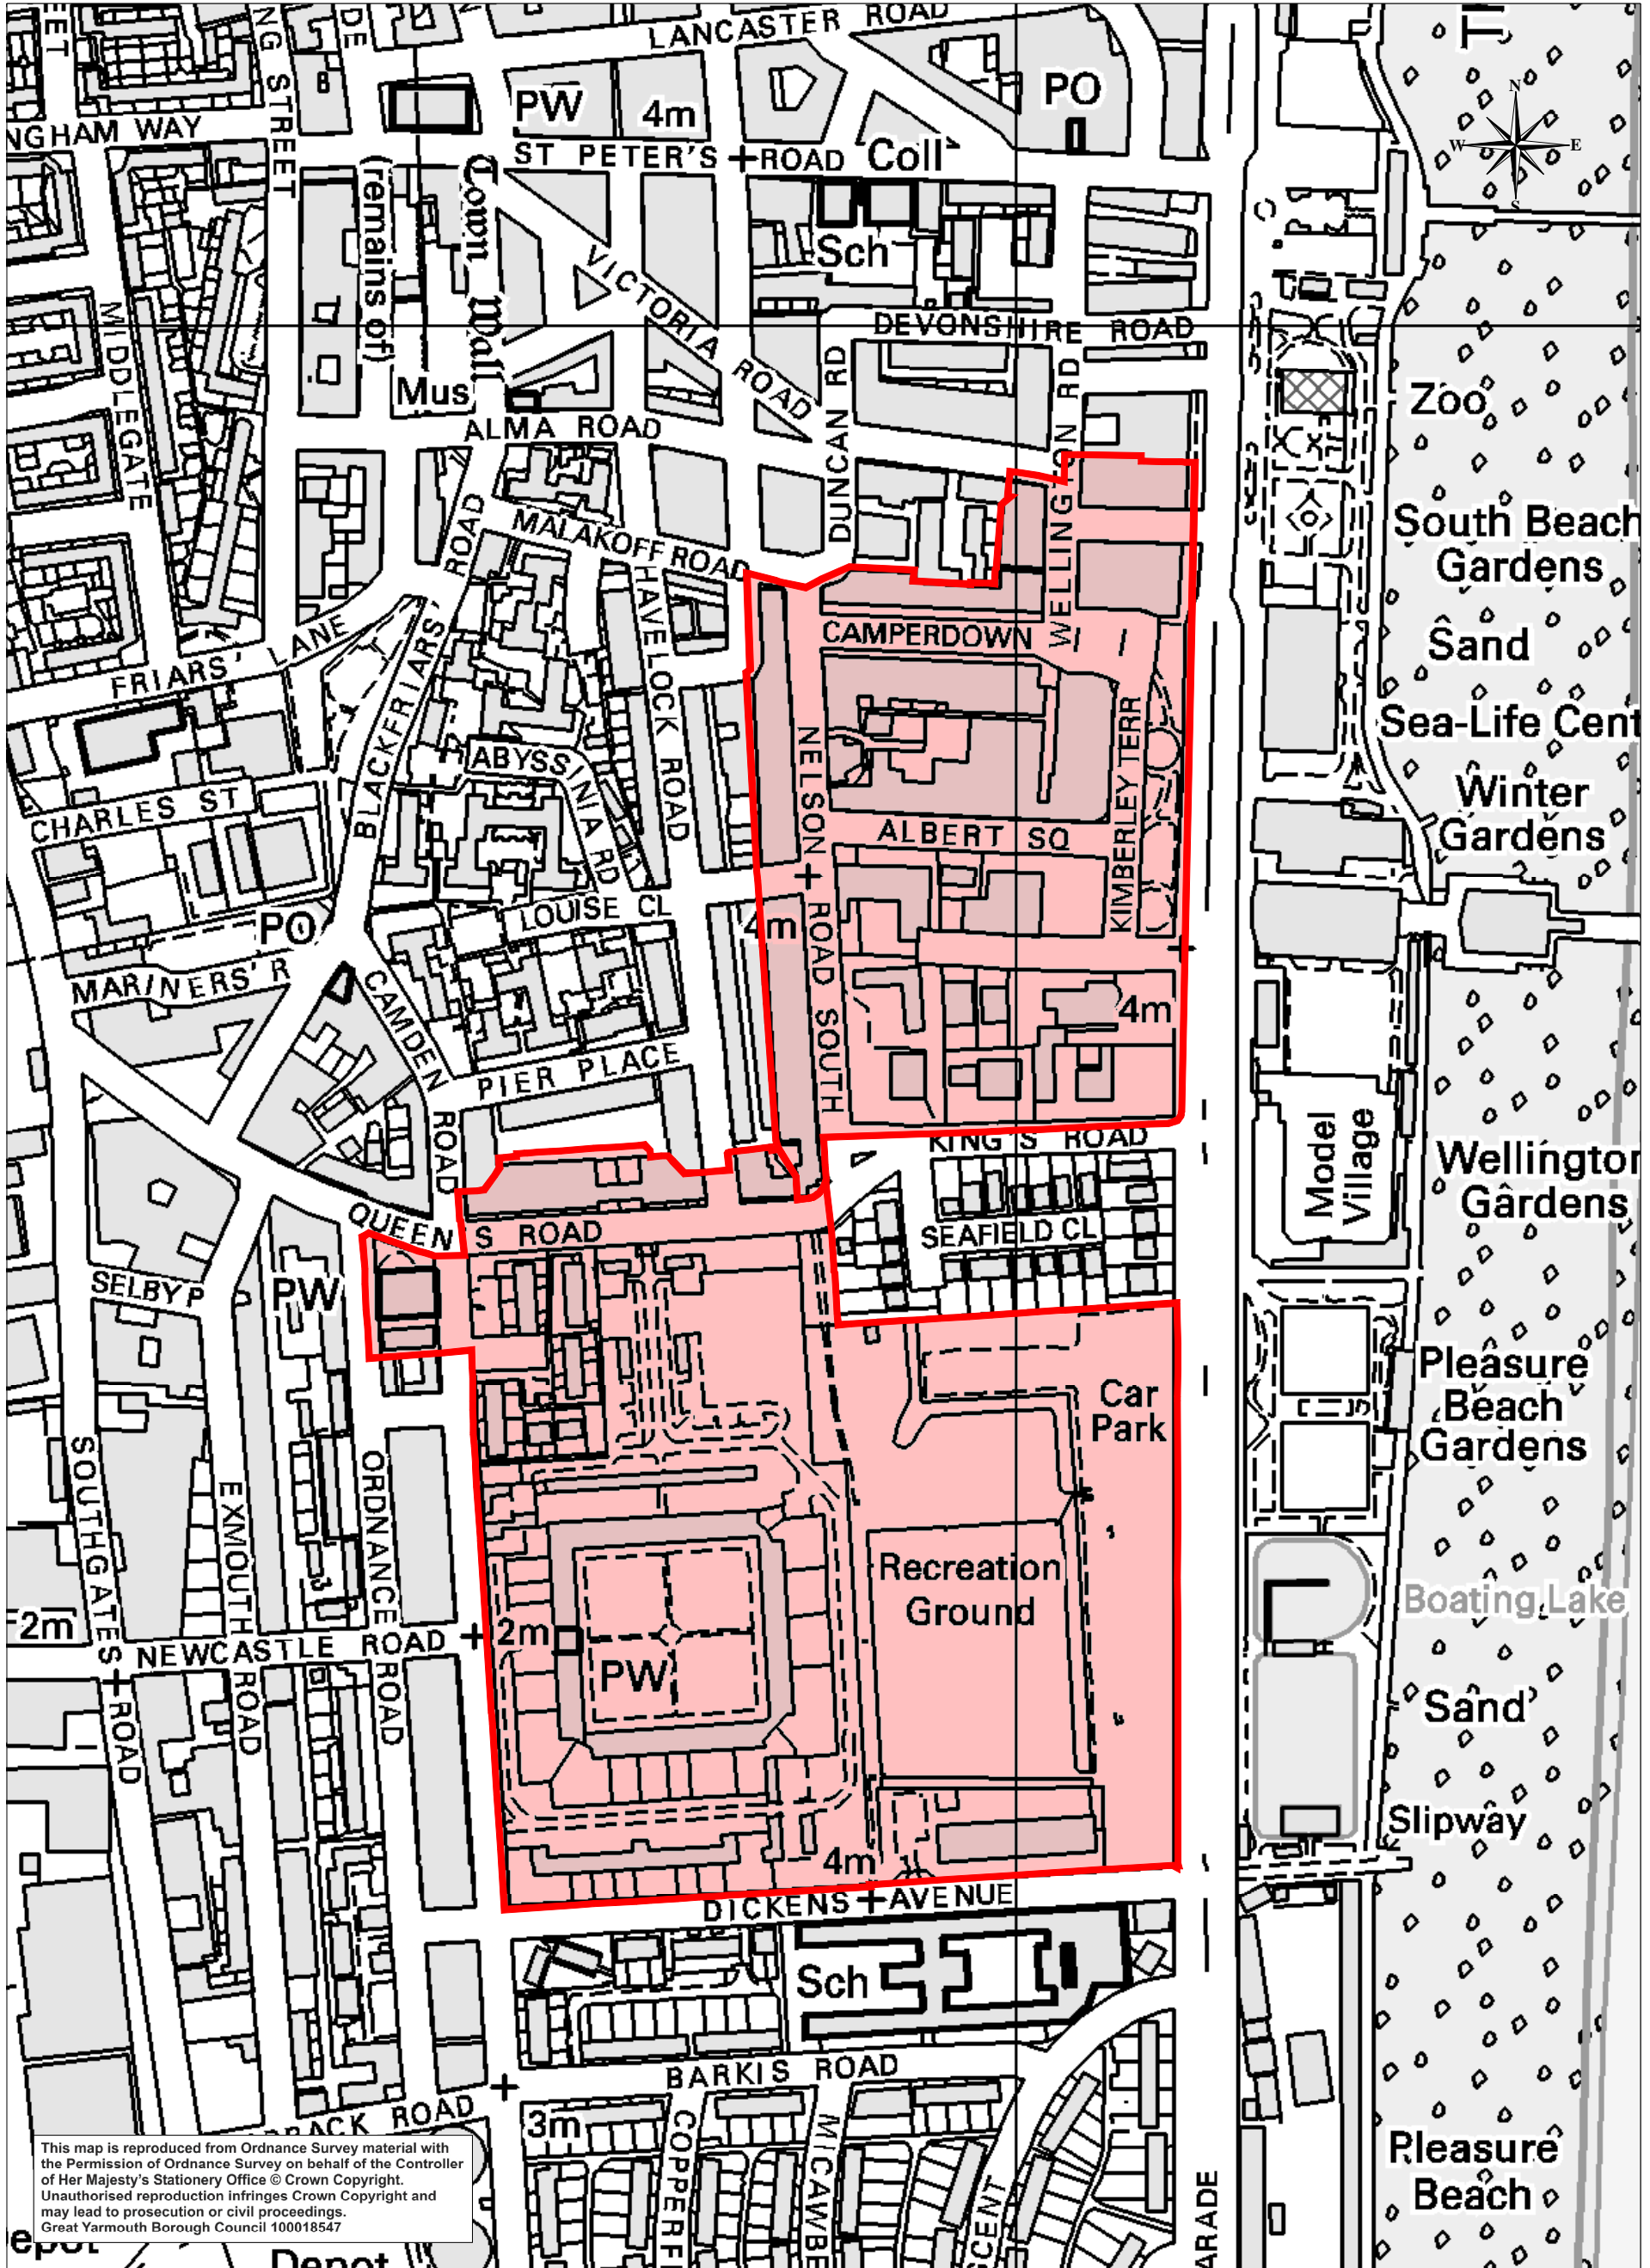

# Conservation Area No.1 - Camperdown

This map is reproduced from Ordnance Survey material with the Permission of Ordnance Survey on behalf of the Controller of Her Majesty's Stationery Office © Crown Copyright. Unauthorised reproduction infringes Crown Copyright and may lead to prosecution or civil proceedings. Great Yarmouth Borough Council 100018547

Operator:	
Department:	
Drawing No:	
Date: 05:11:09	Scale: 1:3000