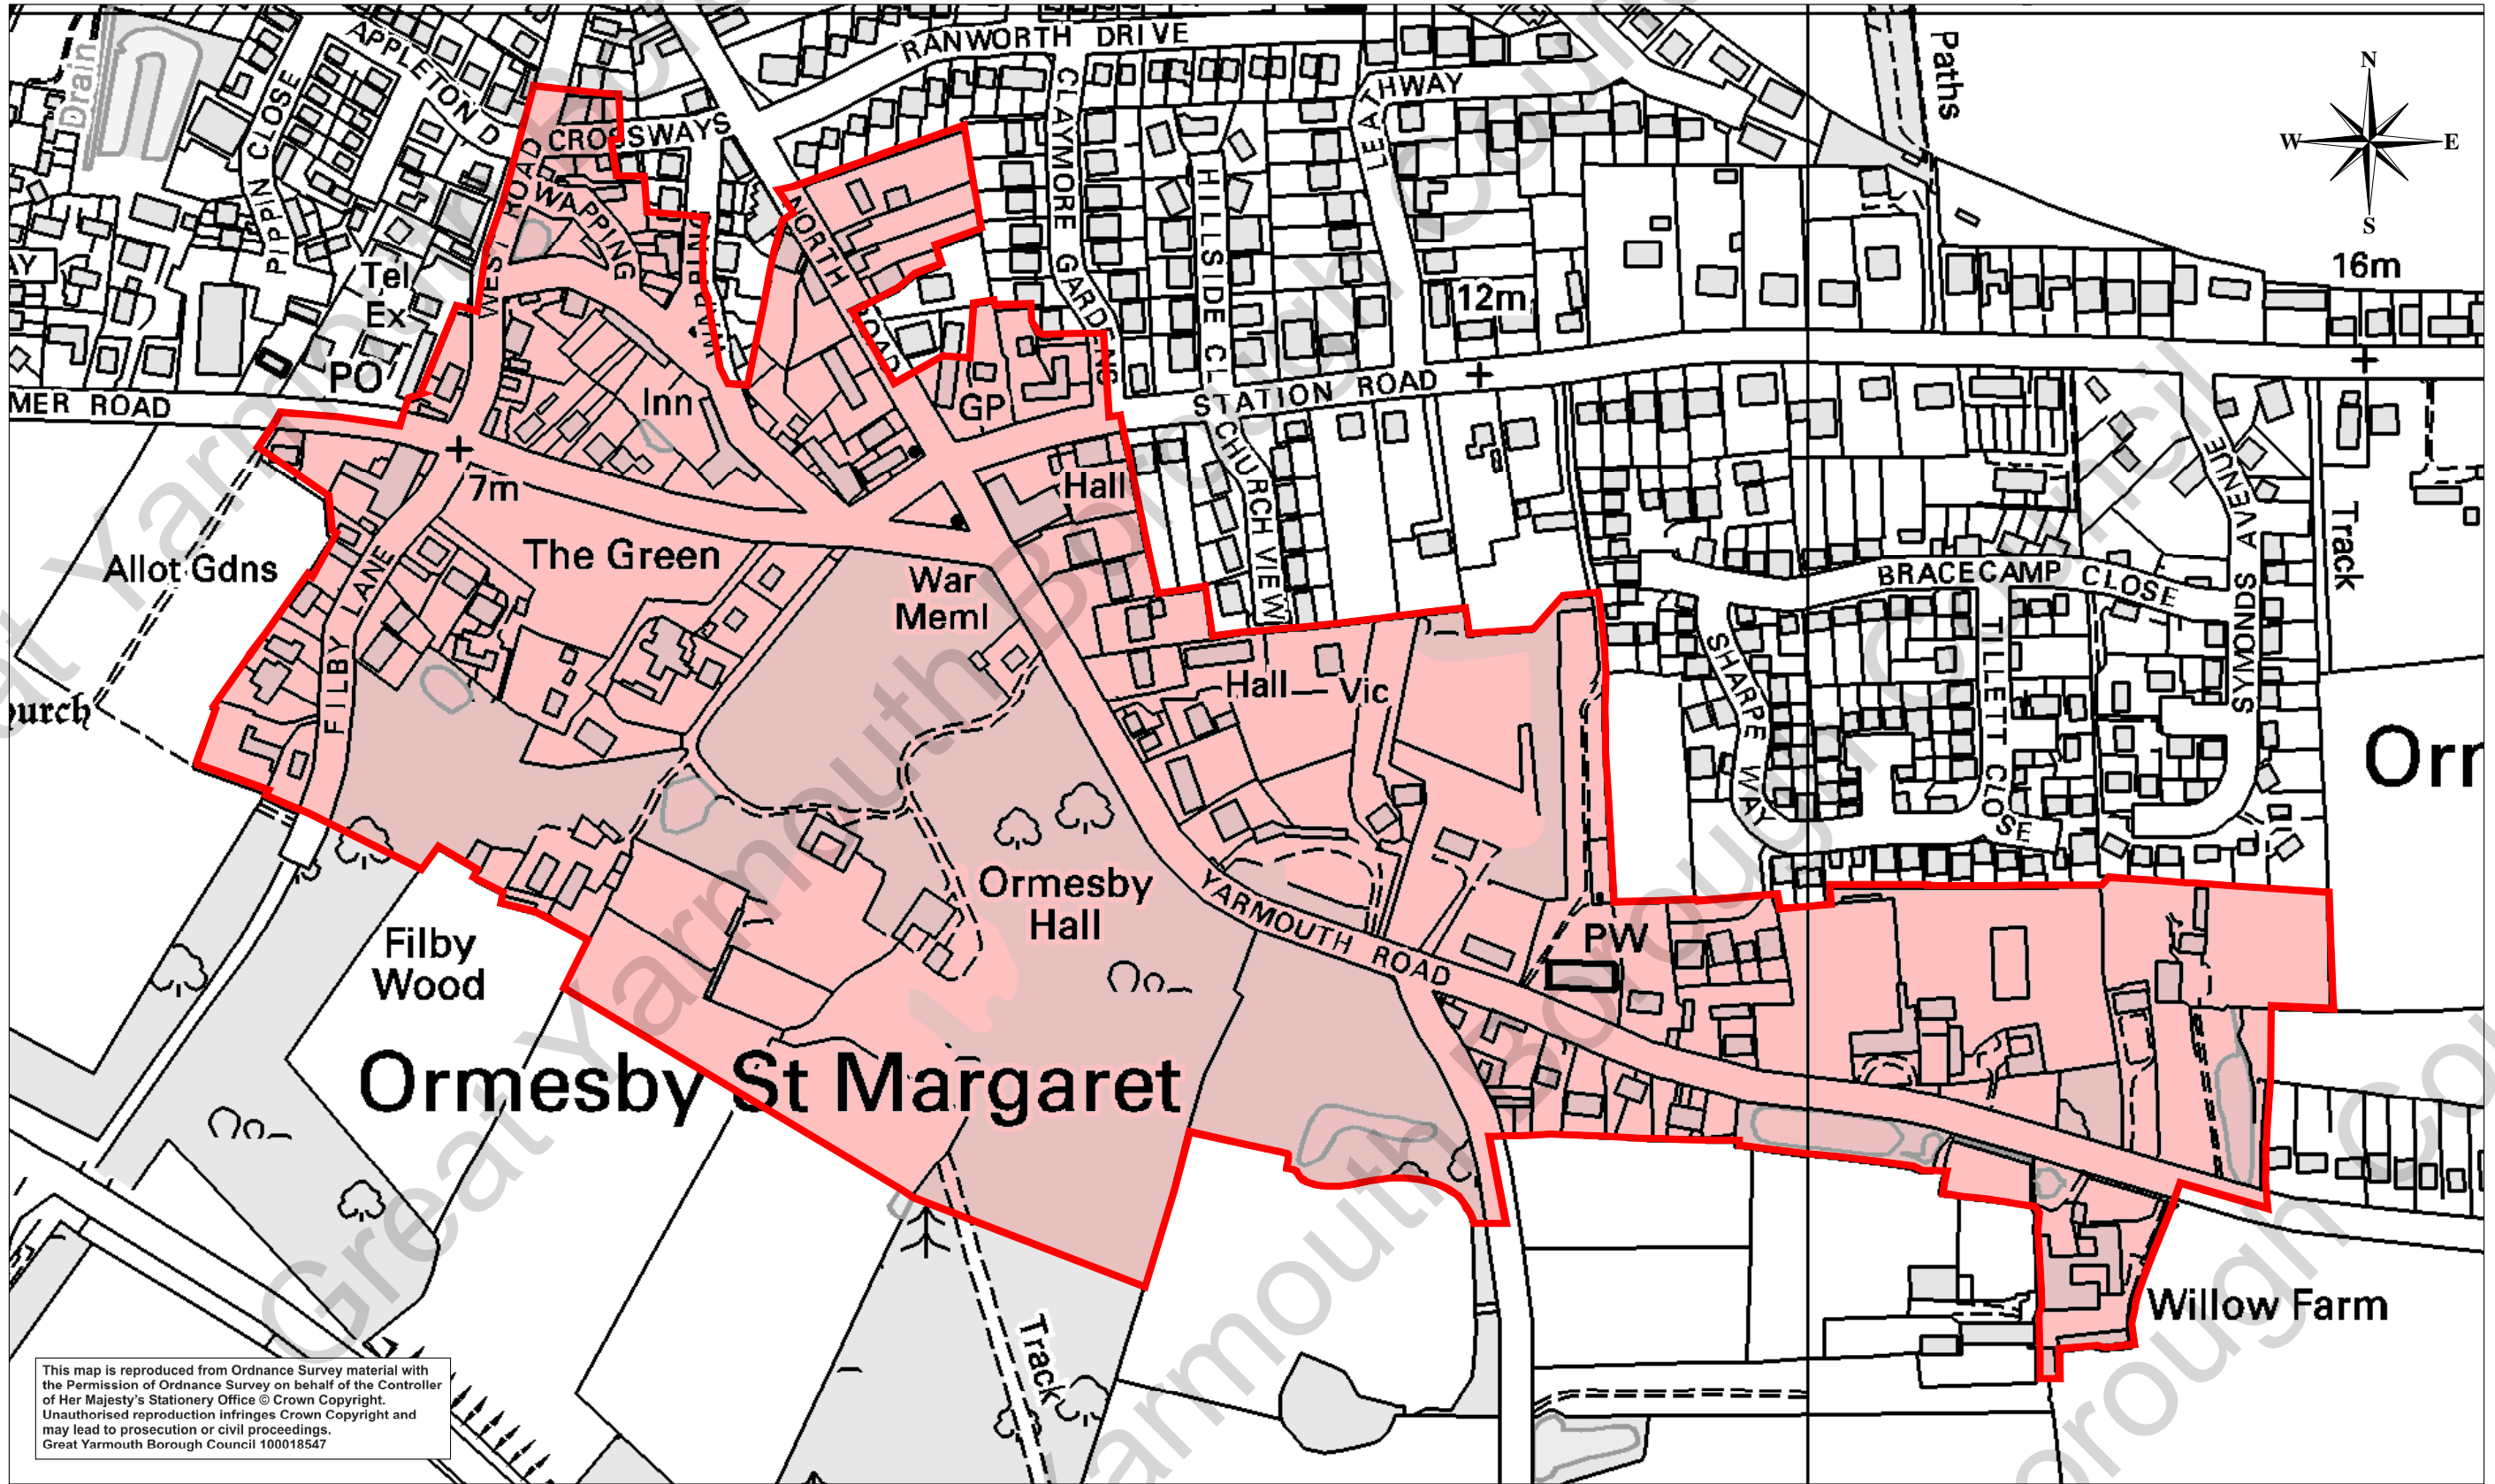

Conservation Area No.11 - Ormesby St Margaret

GREAT YARMOUTH
BOROUGH COUNCIL

Planning & Development Department
Maltings House, Malthouse Lane, Gorleston
Great Yarmouth, Norfolk, NR31 0GY
Customer Contact Centre Tel:(01493) 856100
Email: Plan@great-yarmouth.gov.uk
Web:www.great-yarmouth.gov.uk

Operator:	
Section:	
Drawing No:	
Date: 04:11:09	Scale: 1:3200