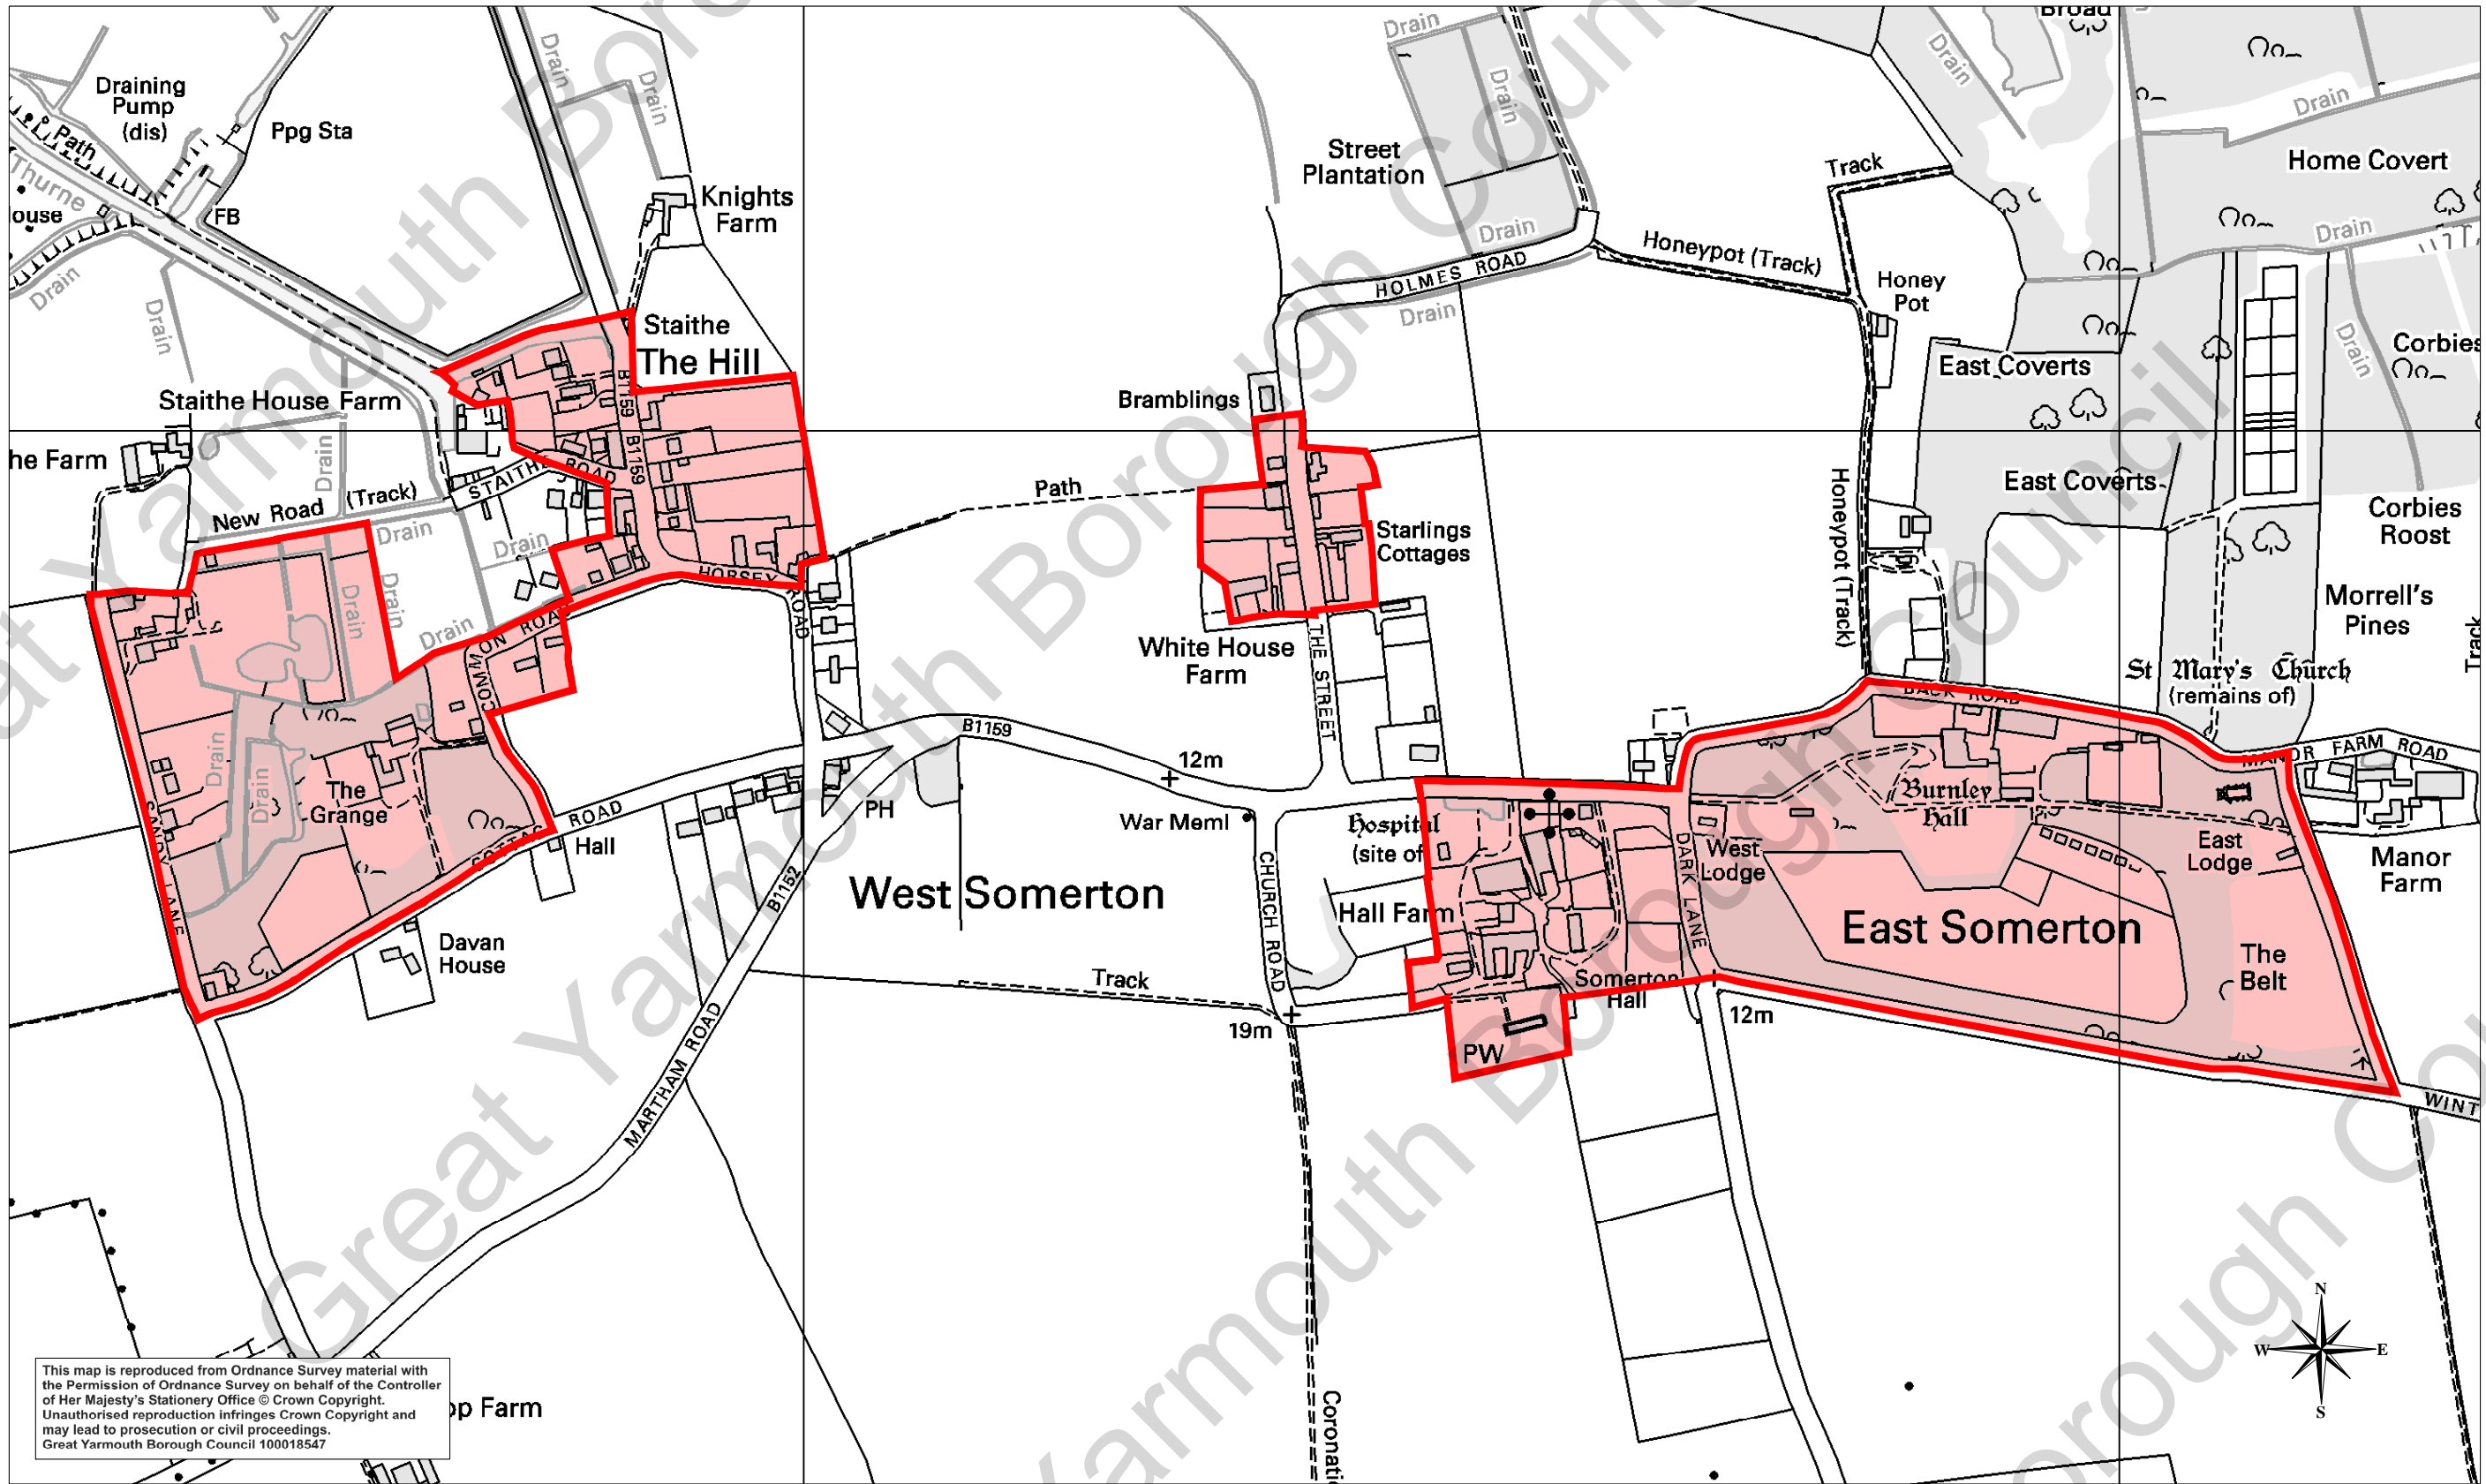

Conservation Area No.13 - East & West Somerton

This map is reproduced from Ordnance Survey material with the Permission of Ordnance Survey on behalf of the Controller of Her Majesty's Stationery Office © Crown Copyright. Unauthorised reproduction infringes Crown Copyright and may lead to prosecution or civil proceedings. Great Yarmouth Borough Council 100018547

Operator:	
Section:	
Drawing No:	
Date: 05:11:09	Scale: 1:5000