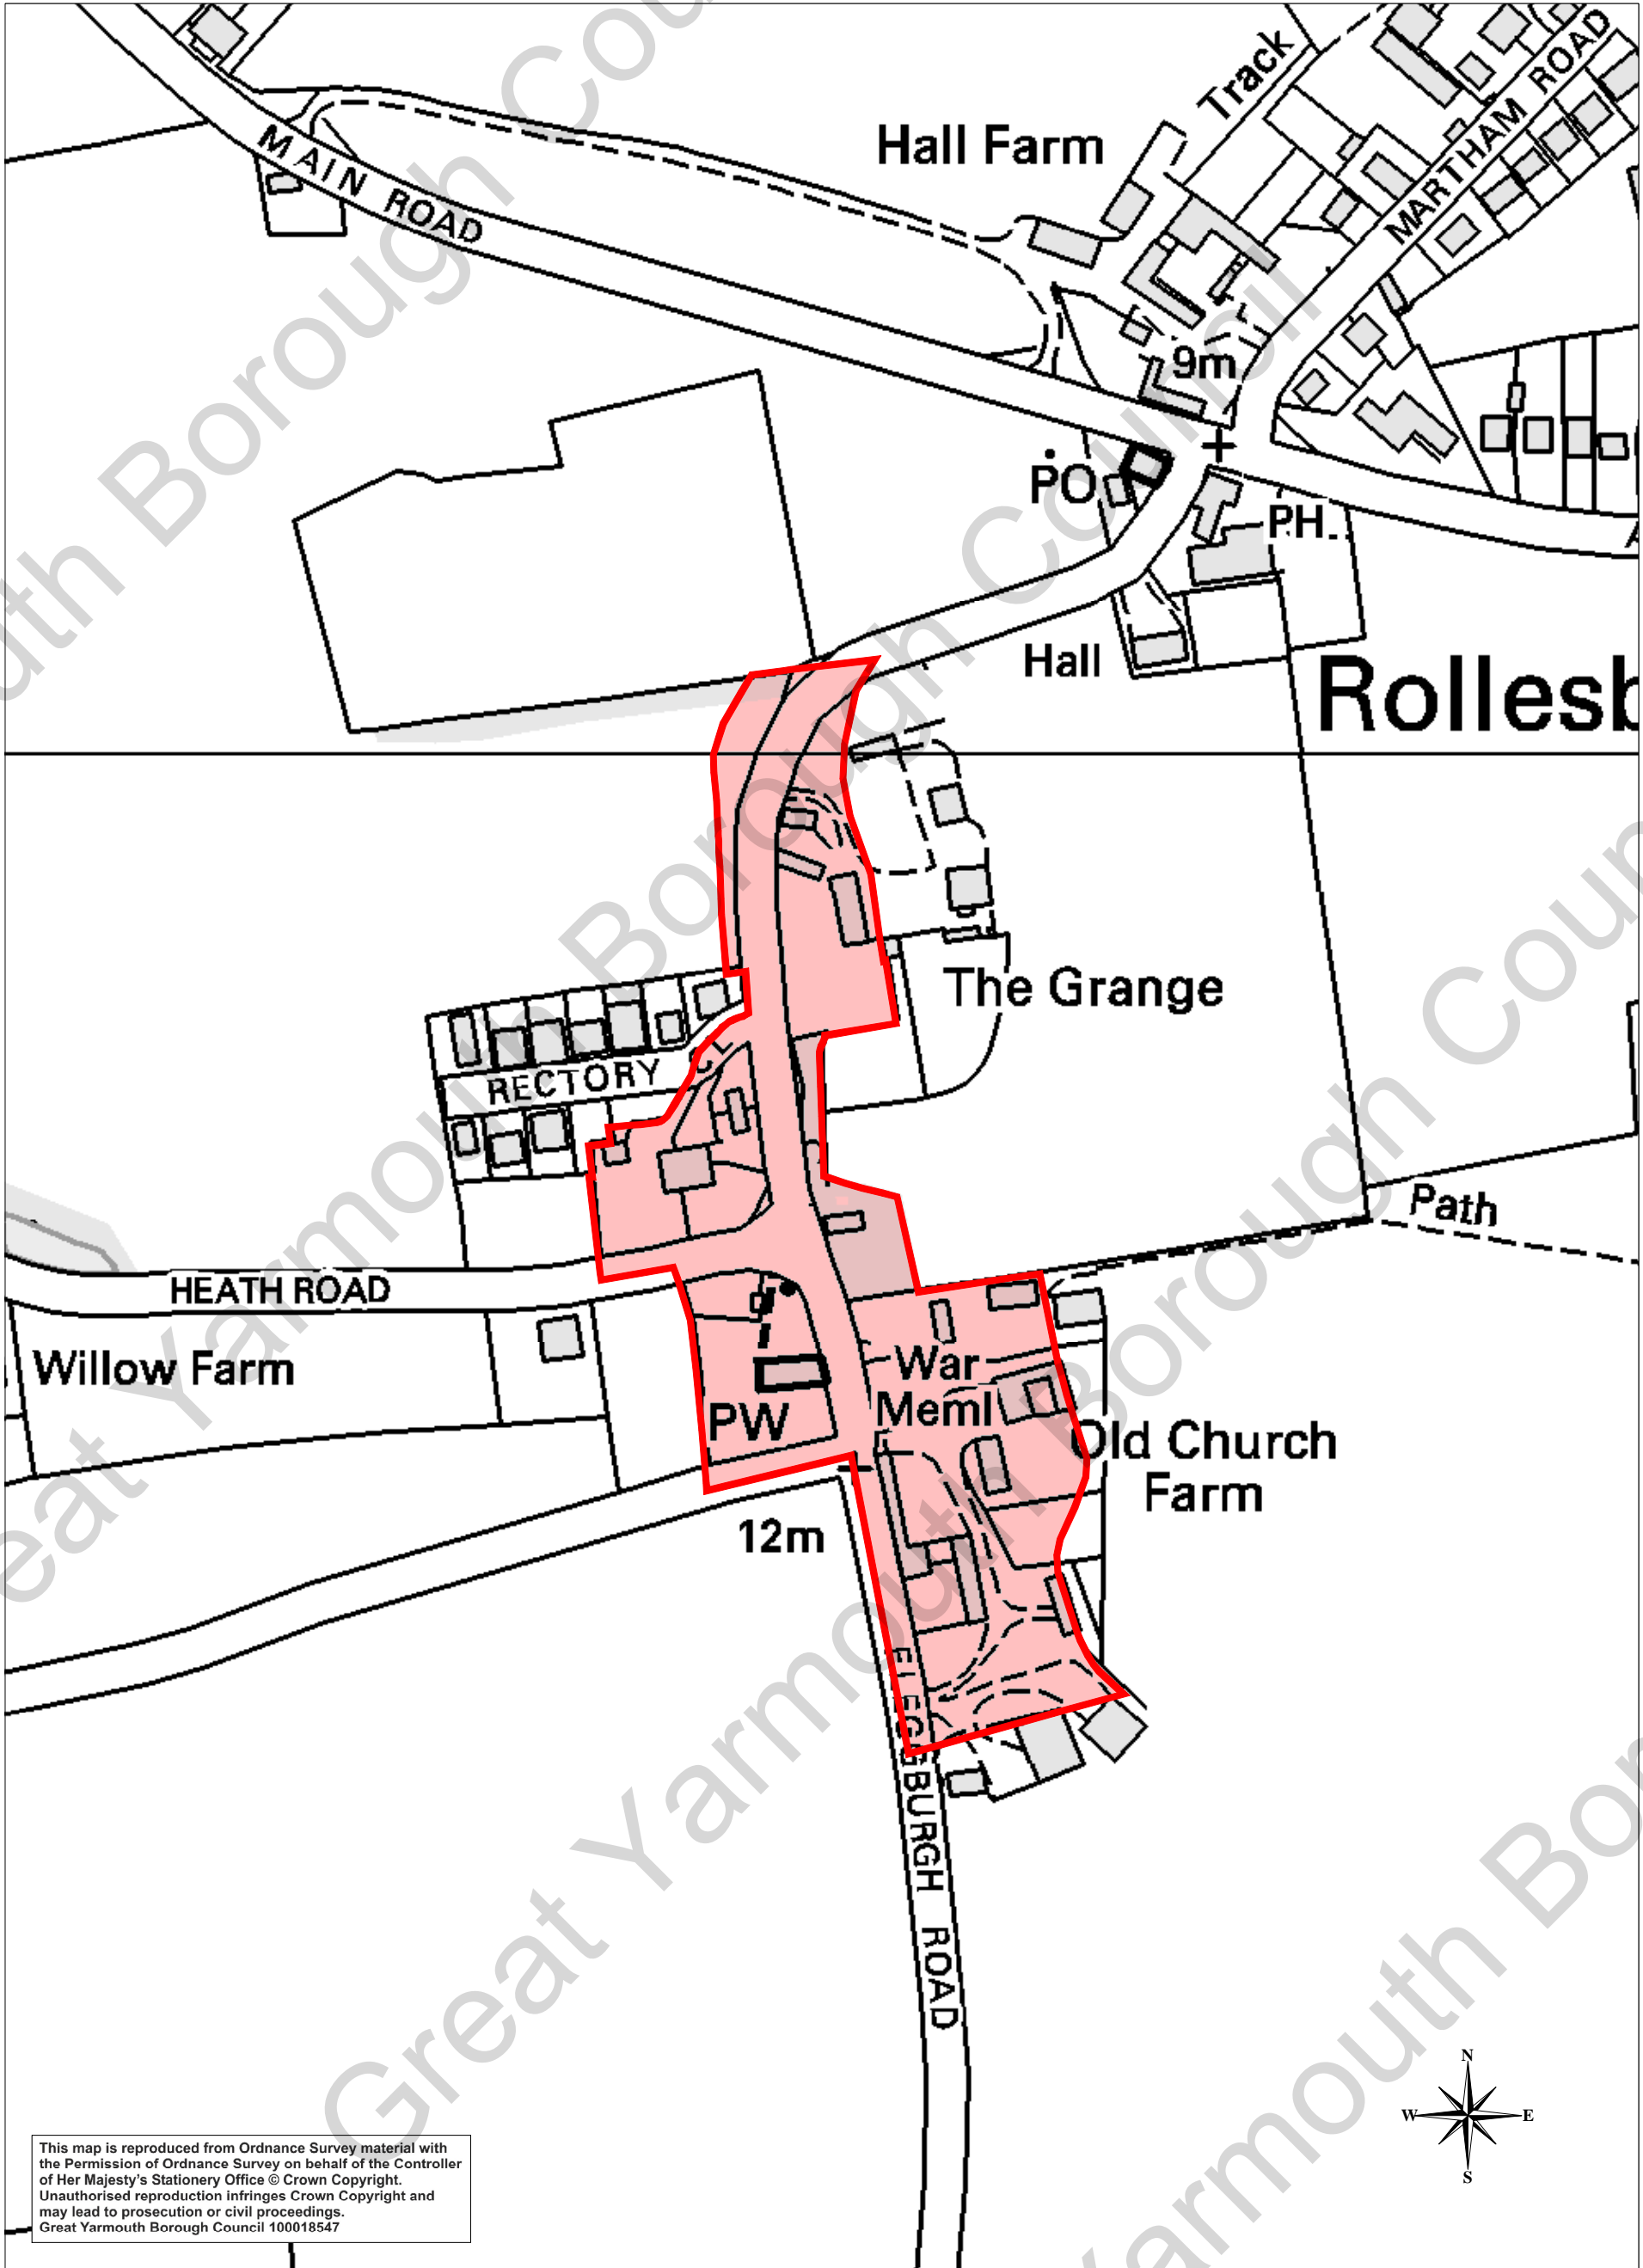

Consevation Area No.14 - Rollesby

This map is reproduced from Ordnance Survey material with the Permission of Ordnance Survey on behalf of the Controller of Her Majesty's Stationery Office © Crown Copyright. Unauthorised reproduction infringes Crown Copyright and may lead to prosecution or civil proceedings. Great Yarmouth Borough Council 100018547

Operator:	
Department:	
Drawing No:	
Date: 05:11:09	Scale: 1:2500