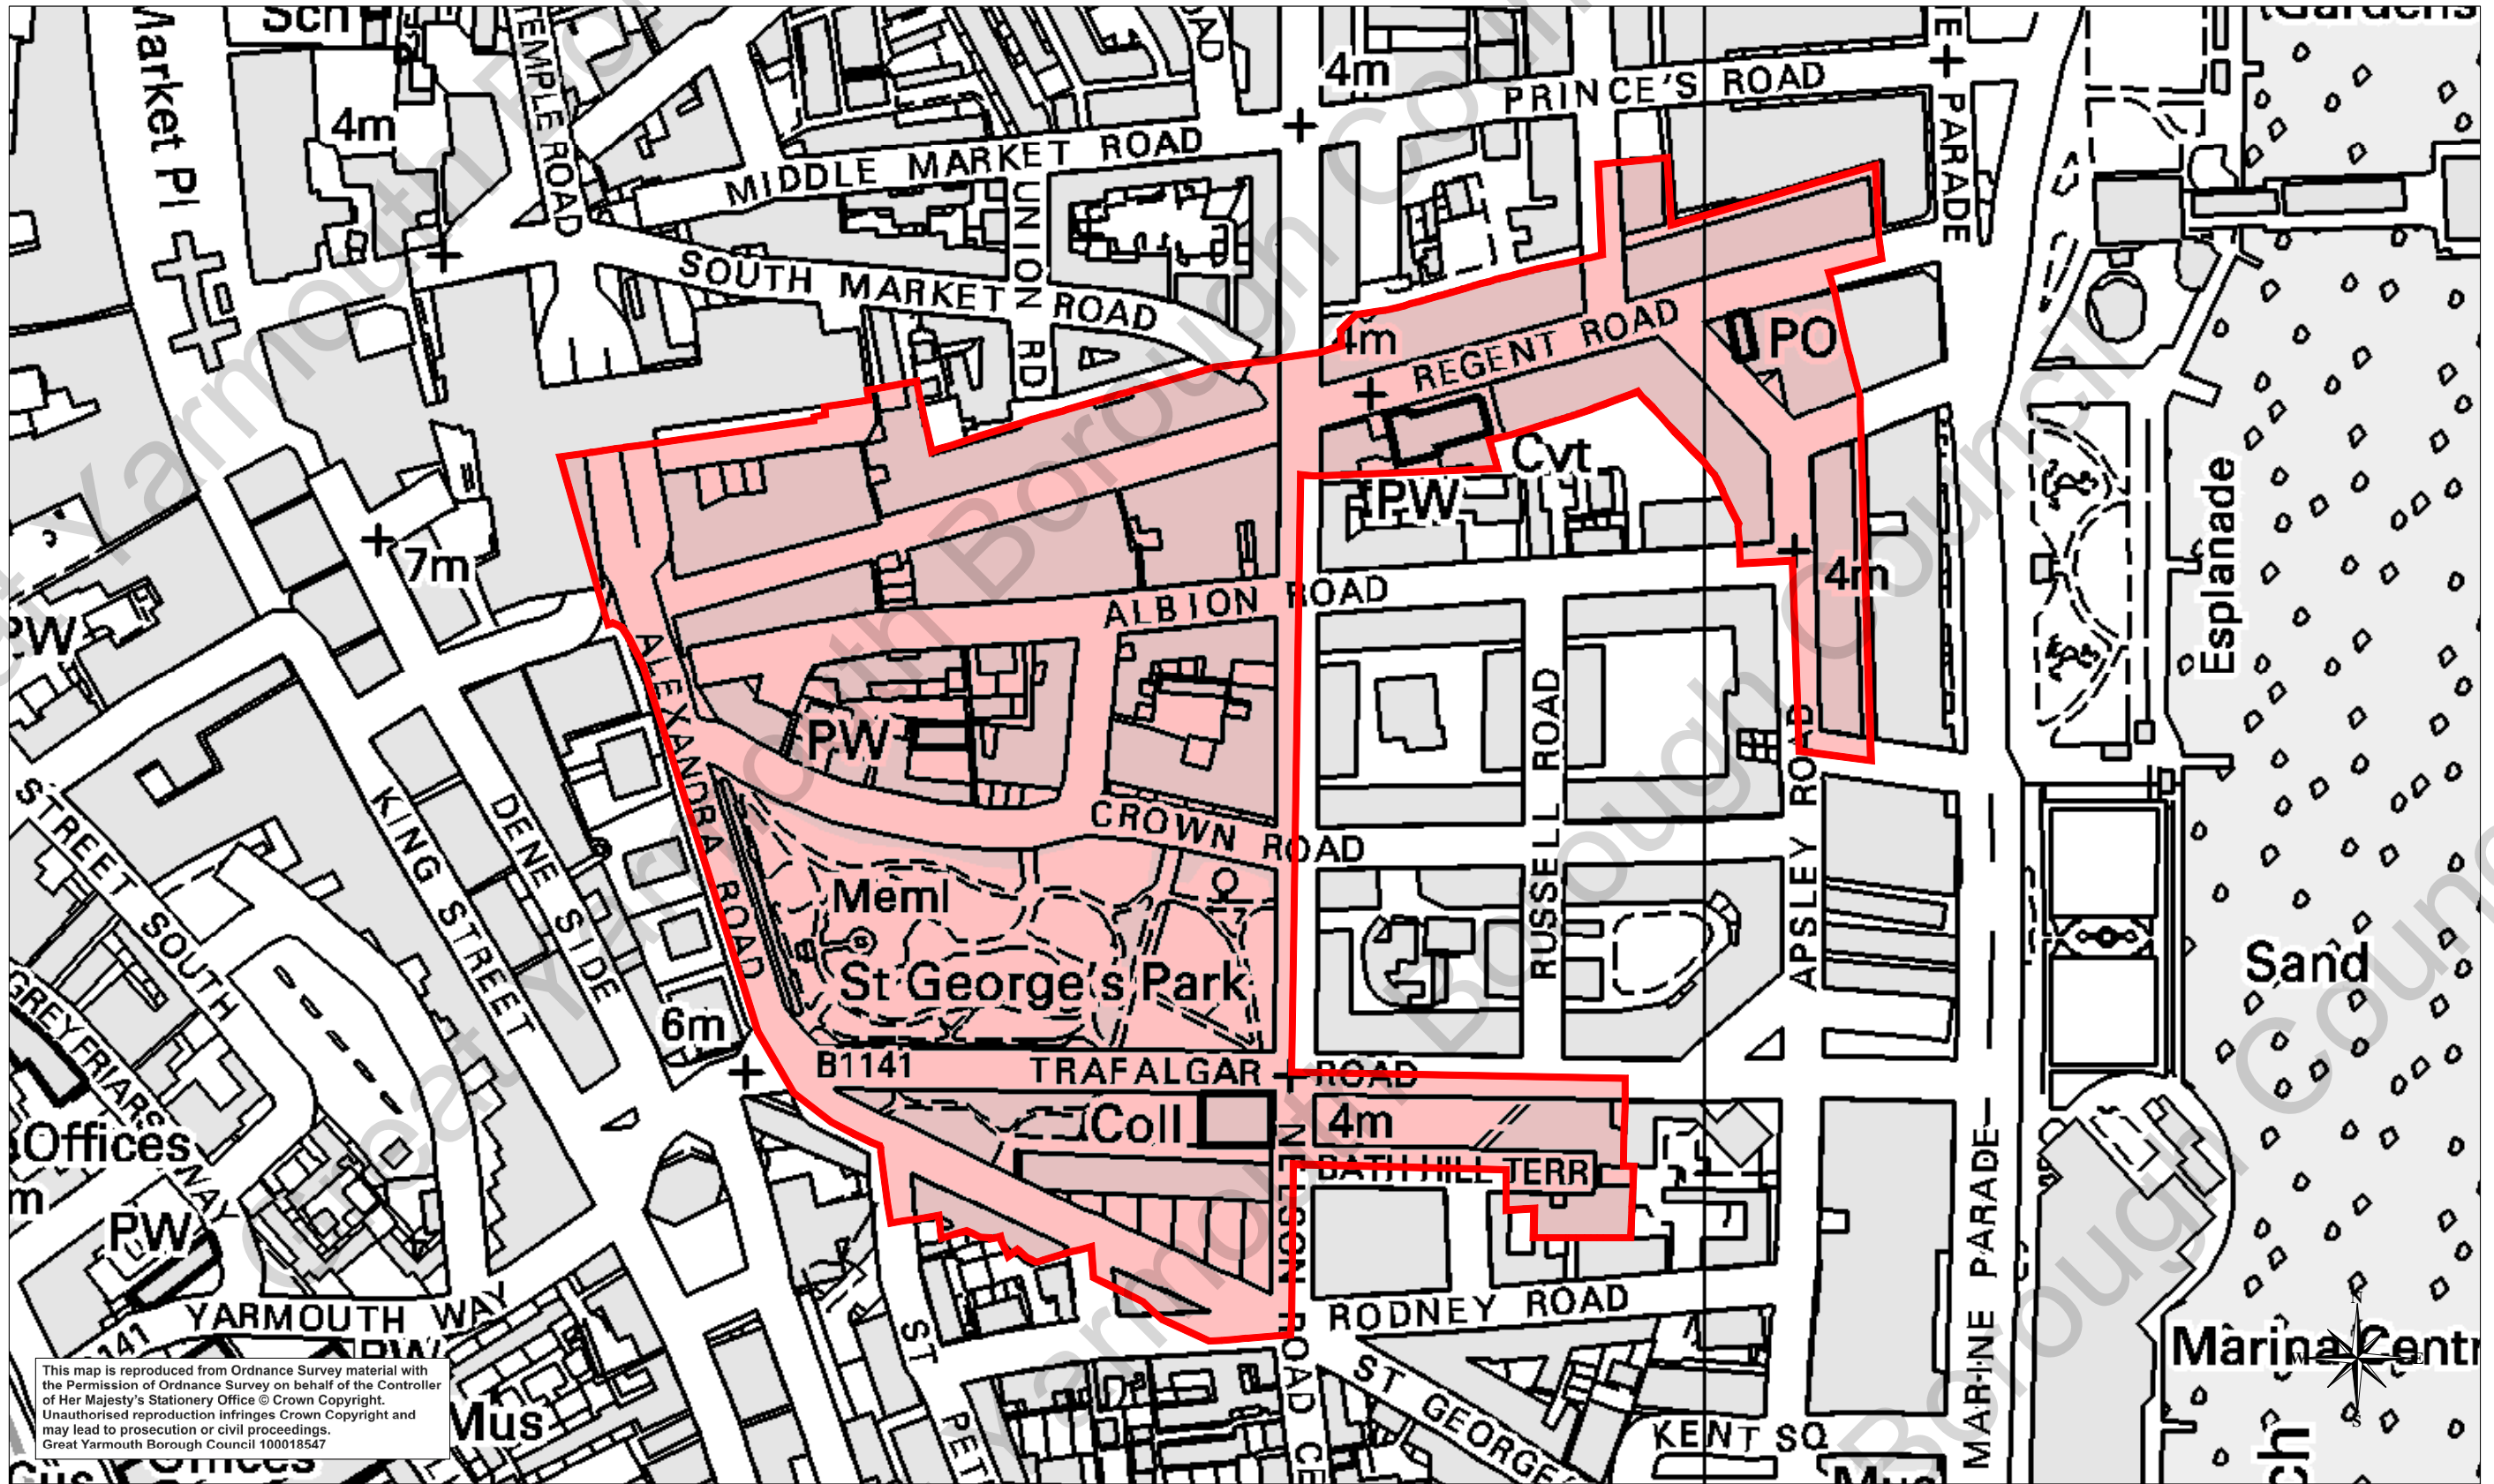

Conservation Area No.15 - St. Georges

This map is reproduced from Ordnance Survey material with the Permission of Ordnance Survey on behalf of the Controller of Her Majesty's Stationery Office © Crown Copyright. Unauthorised reproduction infringes Crown Copyright and may lead to prosecution or civil proceedings. Great Yarmouth Borough Council 100018547

Operator:	
Section:	
Drawing No:	
Date: 05:11:09	Scale: 1:2500