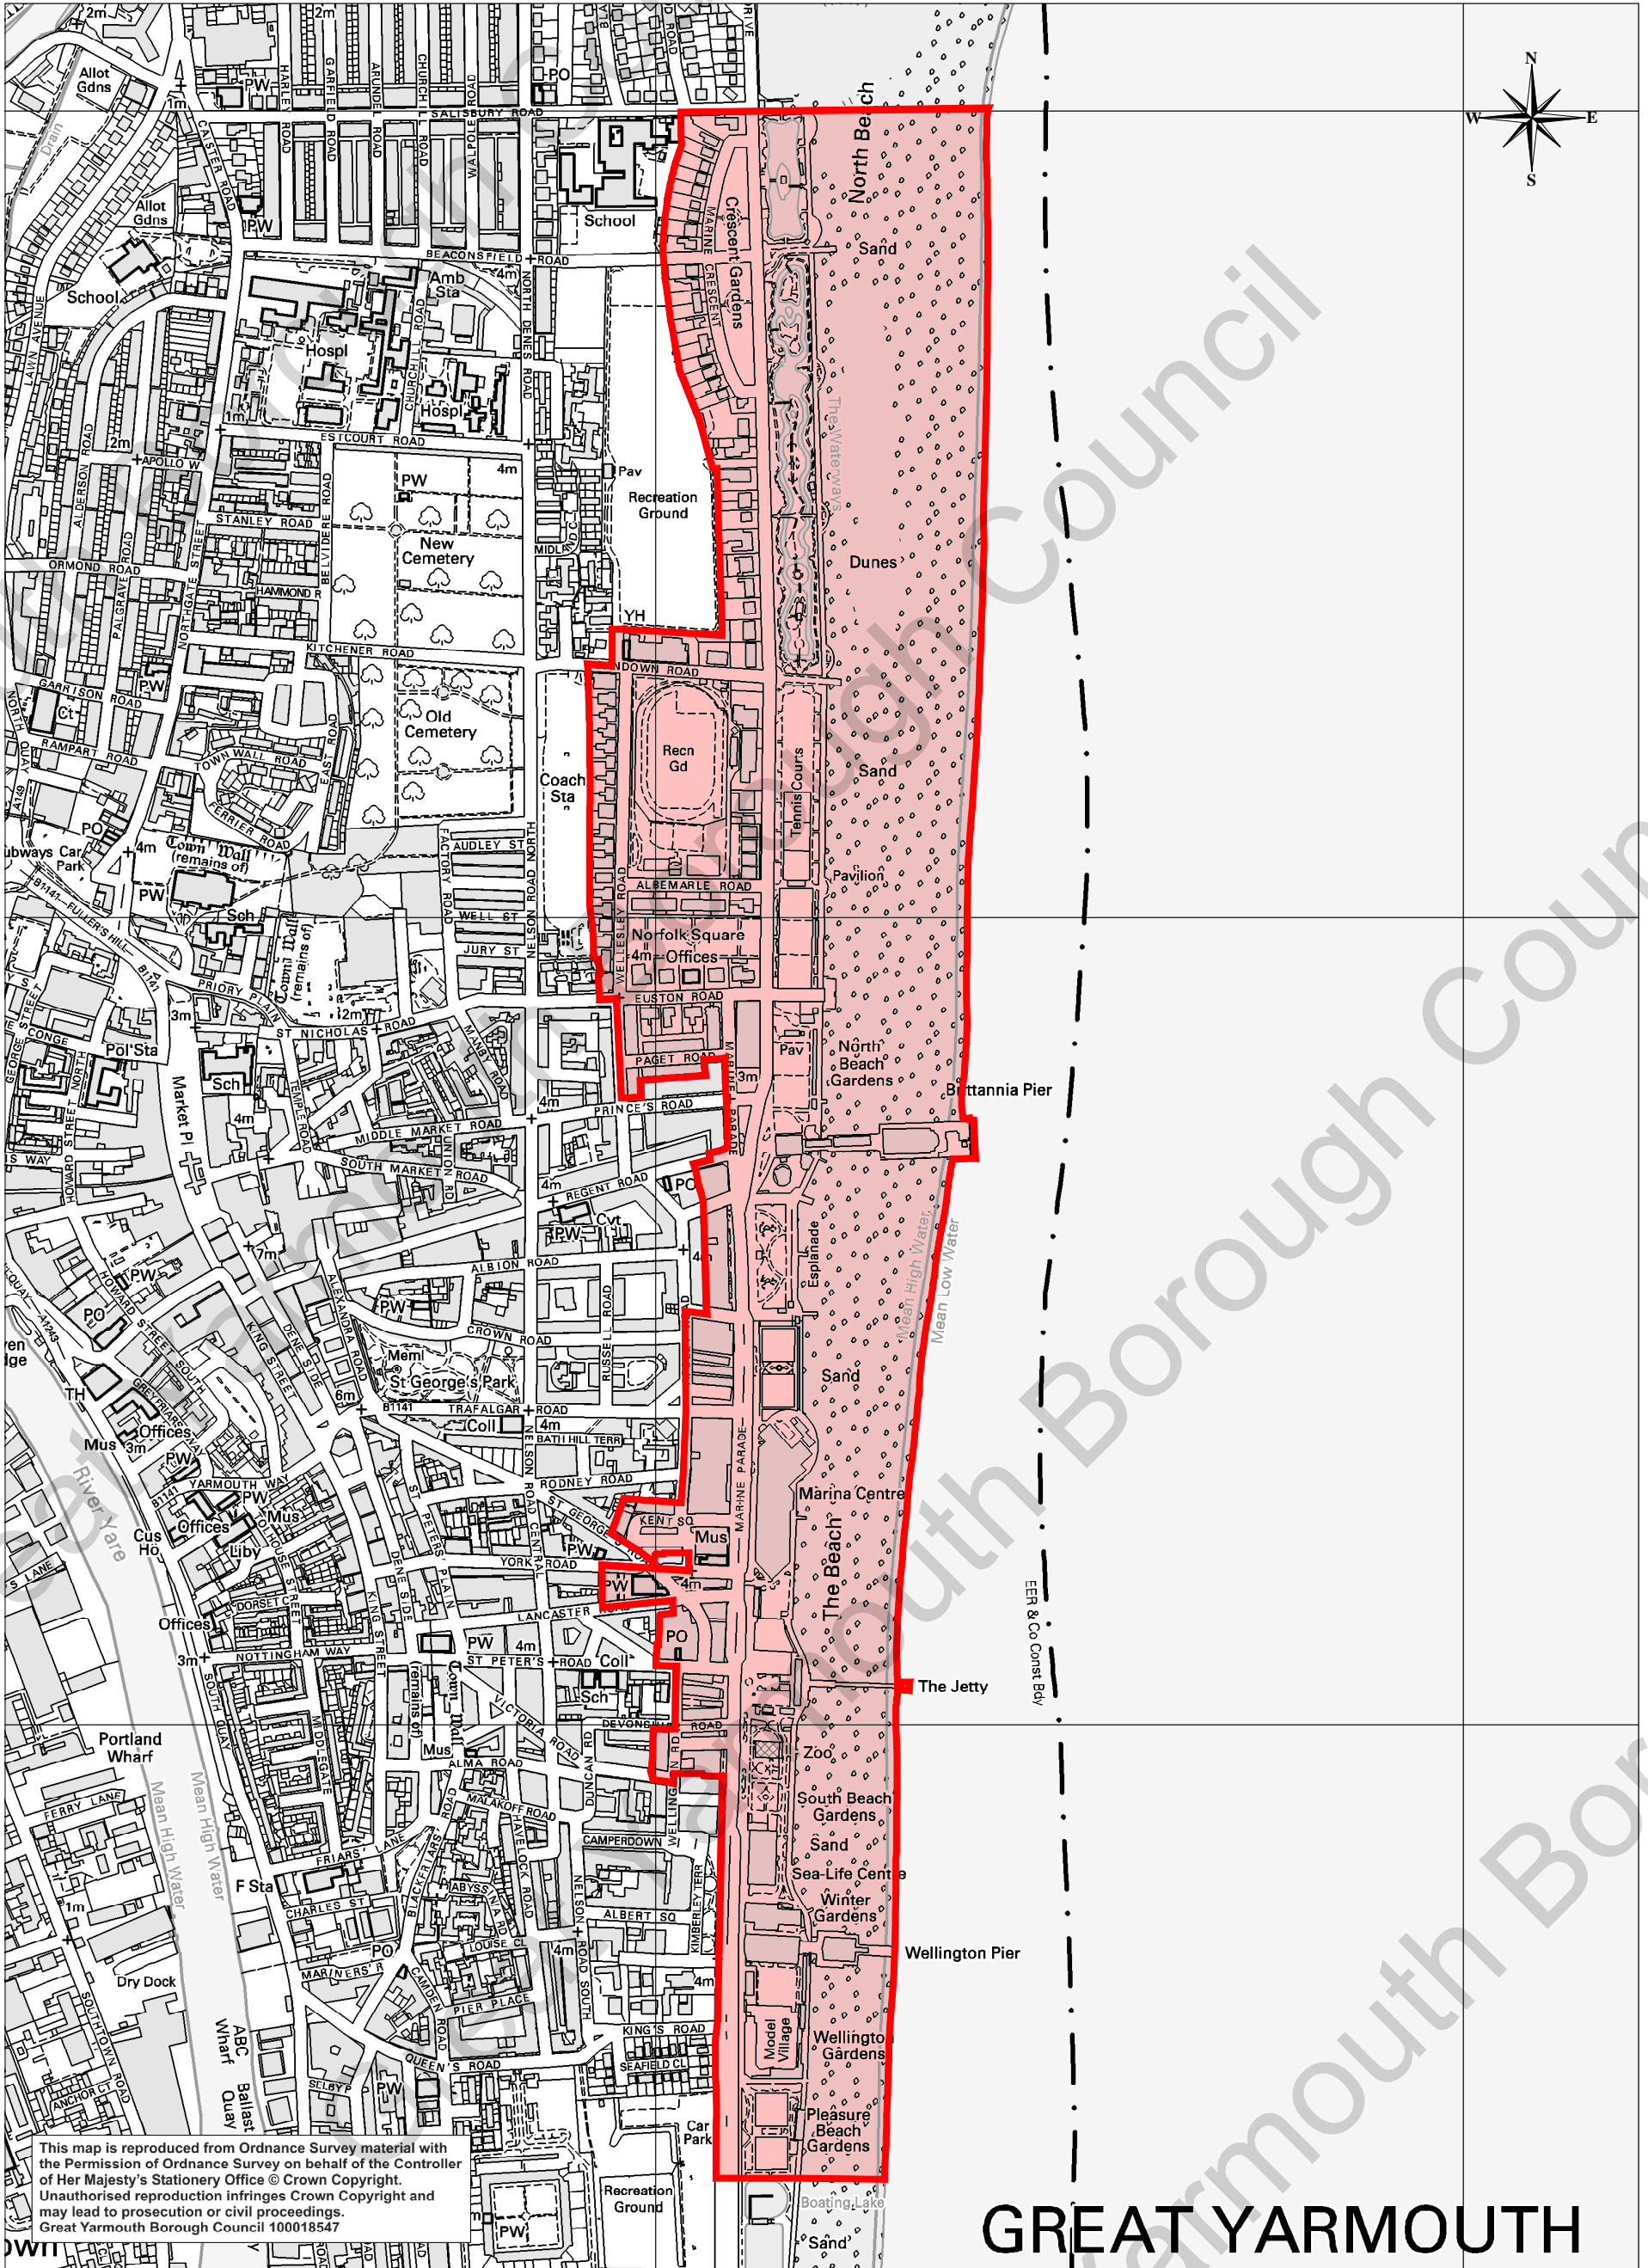

Conservation Area No.16 - Seafront

GREAT YARMOUTH

GREAT YARMOUTH
BOROUGH COUNCIL

Planning & Development Department
Maltings House, Malthouse Lane, Gorleston
Great Yarmouth, Norfolk, NR31 0GY
Customer Contact Centre Tel:(01493) 856100
Email: Plan@great-yarmouth.gov.uk
Web:www.great-yarmouth.gov.uk

Operator:	
Department:	
Drawing No:	
Date: 05:11:09	Scale: 1:8000