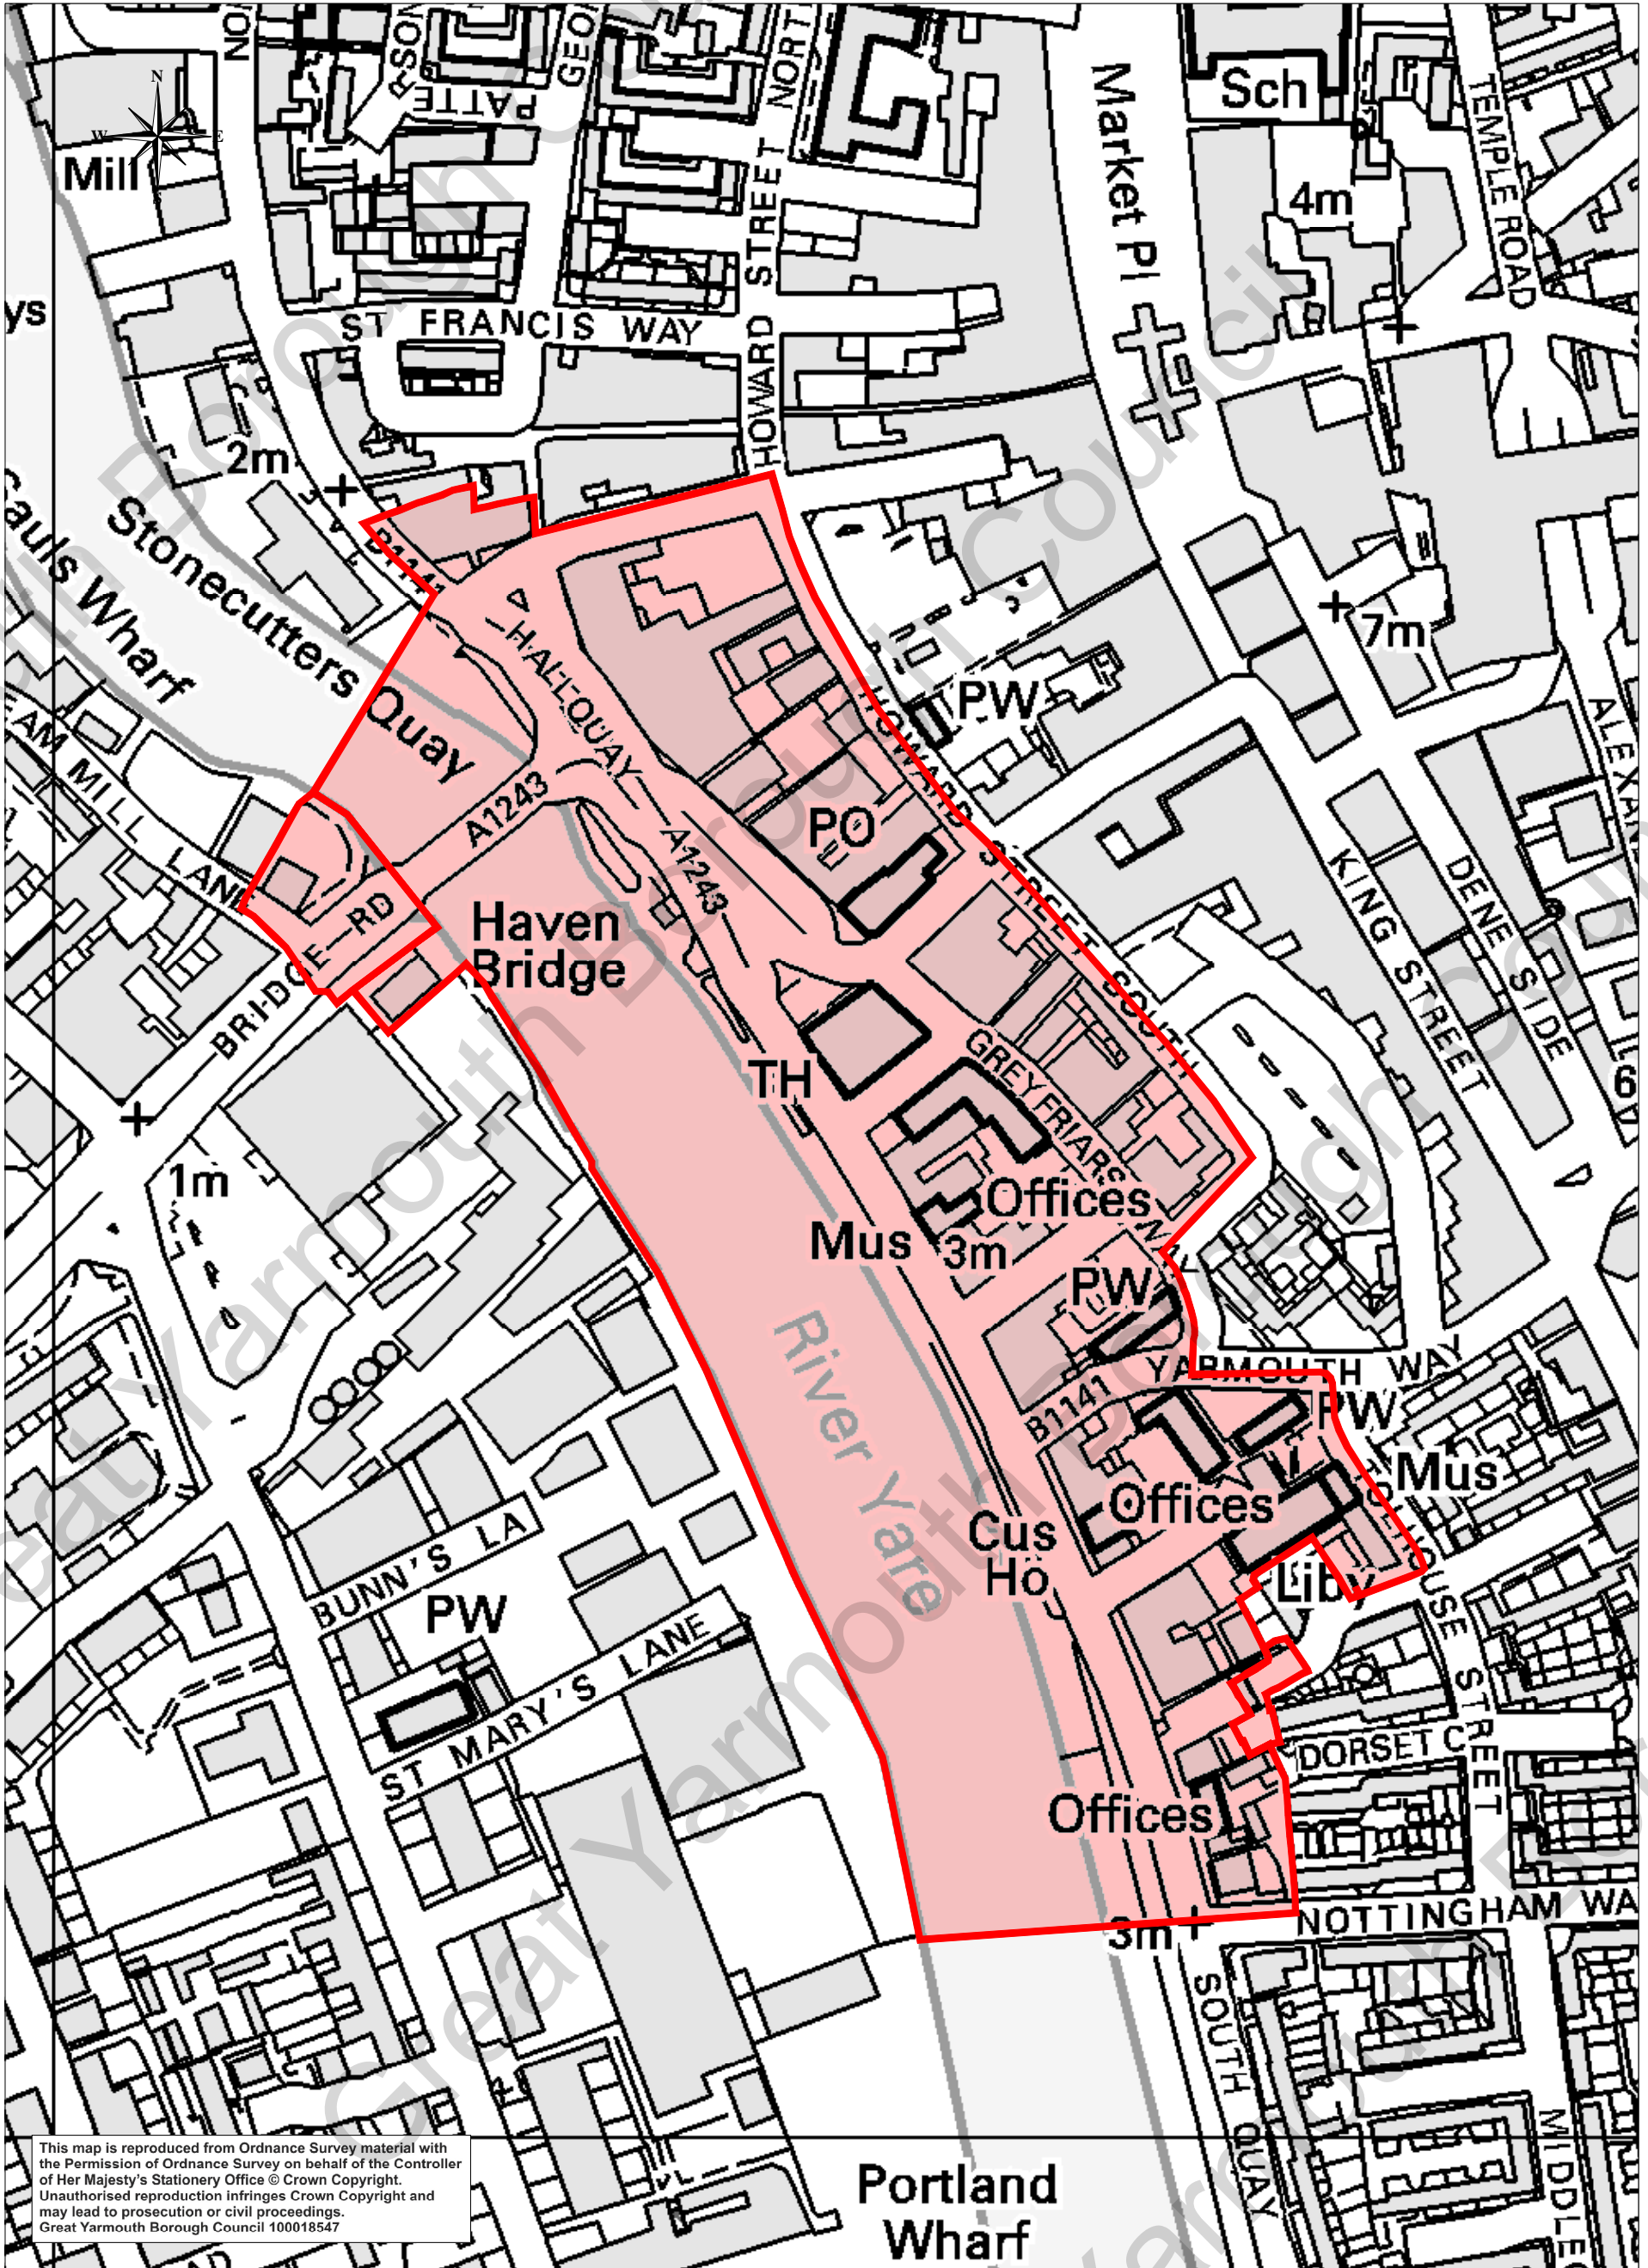

Conservation Area No.3 - Hall Quay / South Quay

This map is reproduced from Ordnance Survey material with the Permission of Ordnance Survey on behalf of the Controller of Her Majesty's Stationery Office © Crown Copyright. Unauthorised reproduction infringes Crown Copyright and may lead to prosecution or civil proceedings. Great Yarmouth Borough Council 100018547

Operator:	
Department:	
Drawing No:	
Date: 05:11:09	Scale: 1:2500