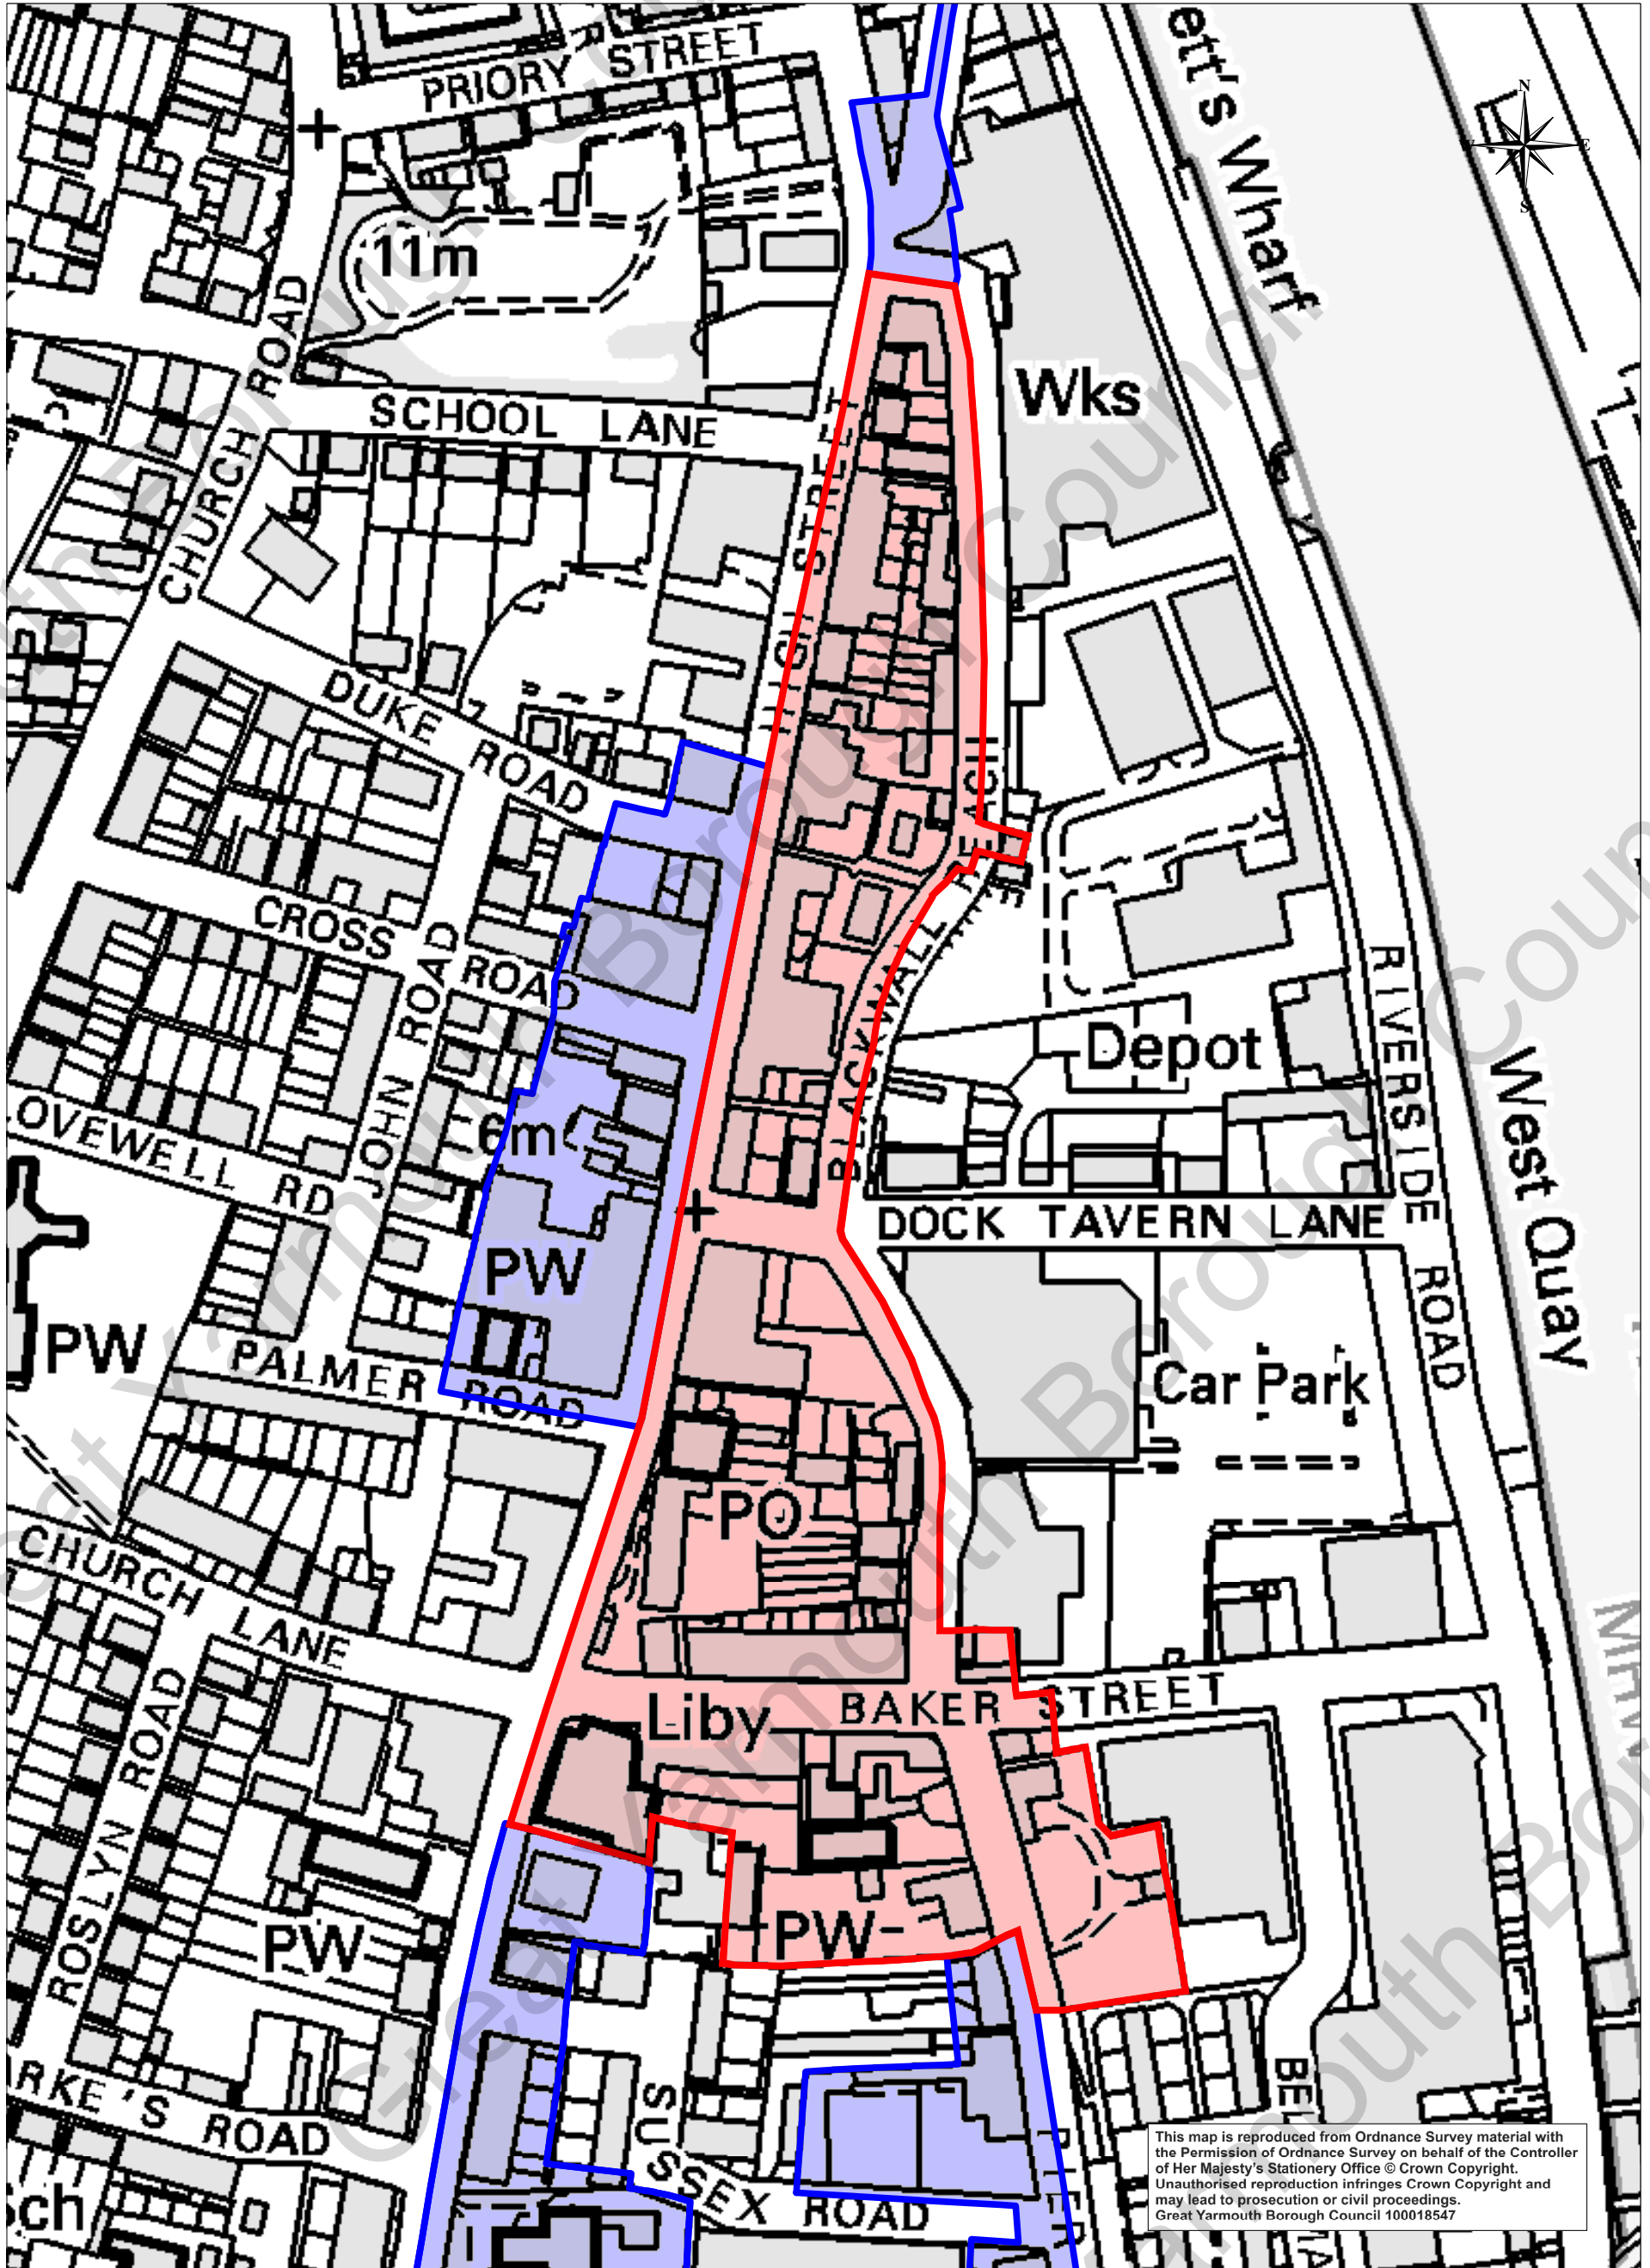

Conservation Area No.6 - Gorleston Town Centre (inc part No.17 - Gorleston Conservation Area Extensions)

This map is reproduced from Ordnance Survey material with the Permission of Ordnance Survey on behalf of the Controller of Her Majesty's Stationery Office © Crown Copyright. Unauthorised reproduction infringes Crown Copyright and may lead to prosecution or civil proceedings. Great Yarmouth Borough Council 100018547

Operator:	
Department:	
Drawing No:	
Date: 05:11:09	Scale: 1:2000