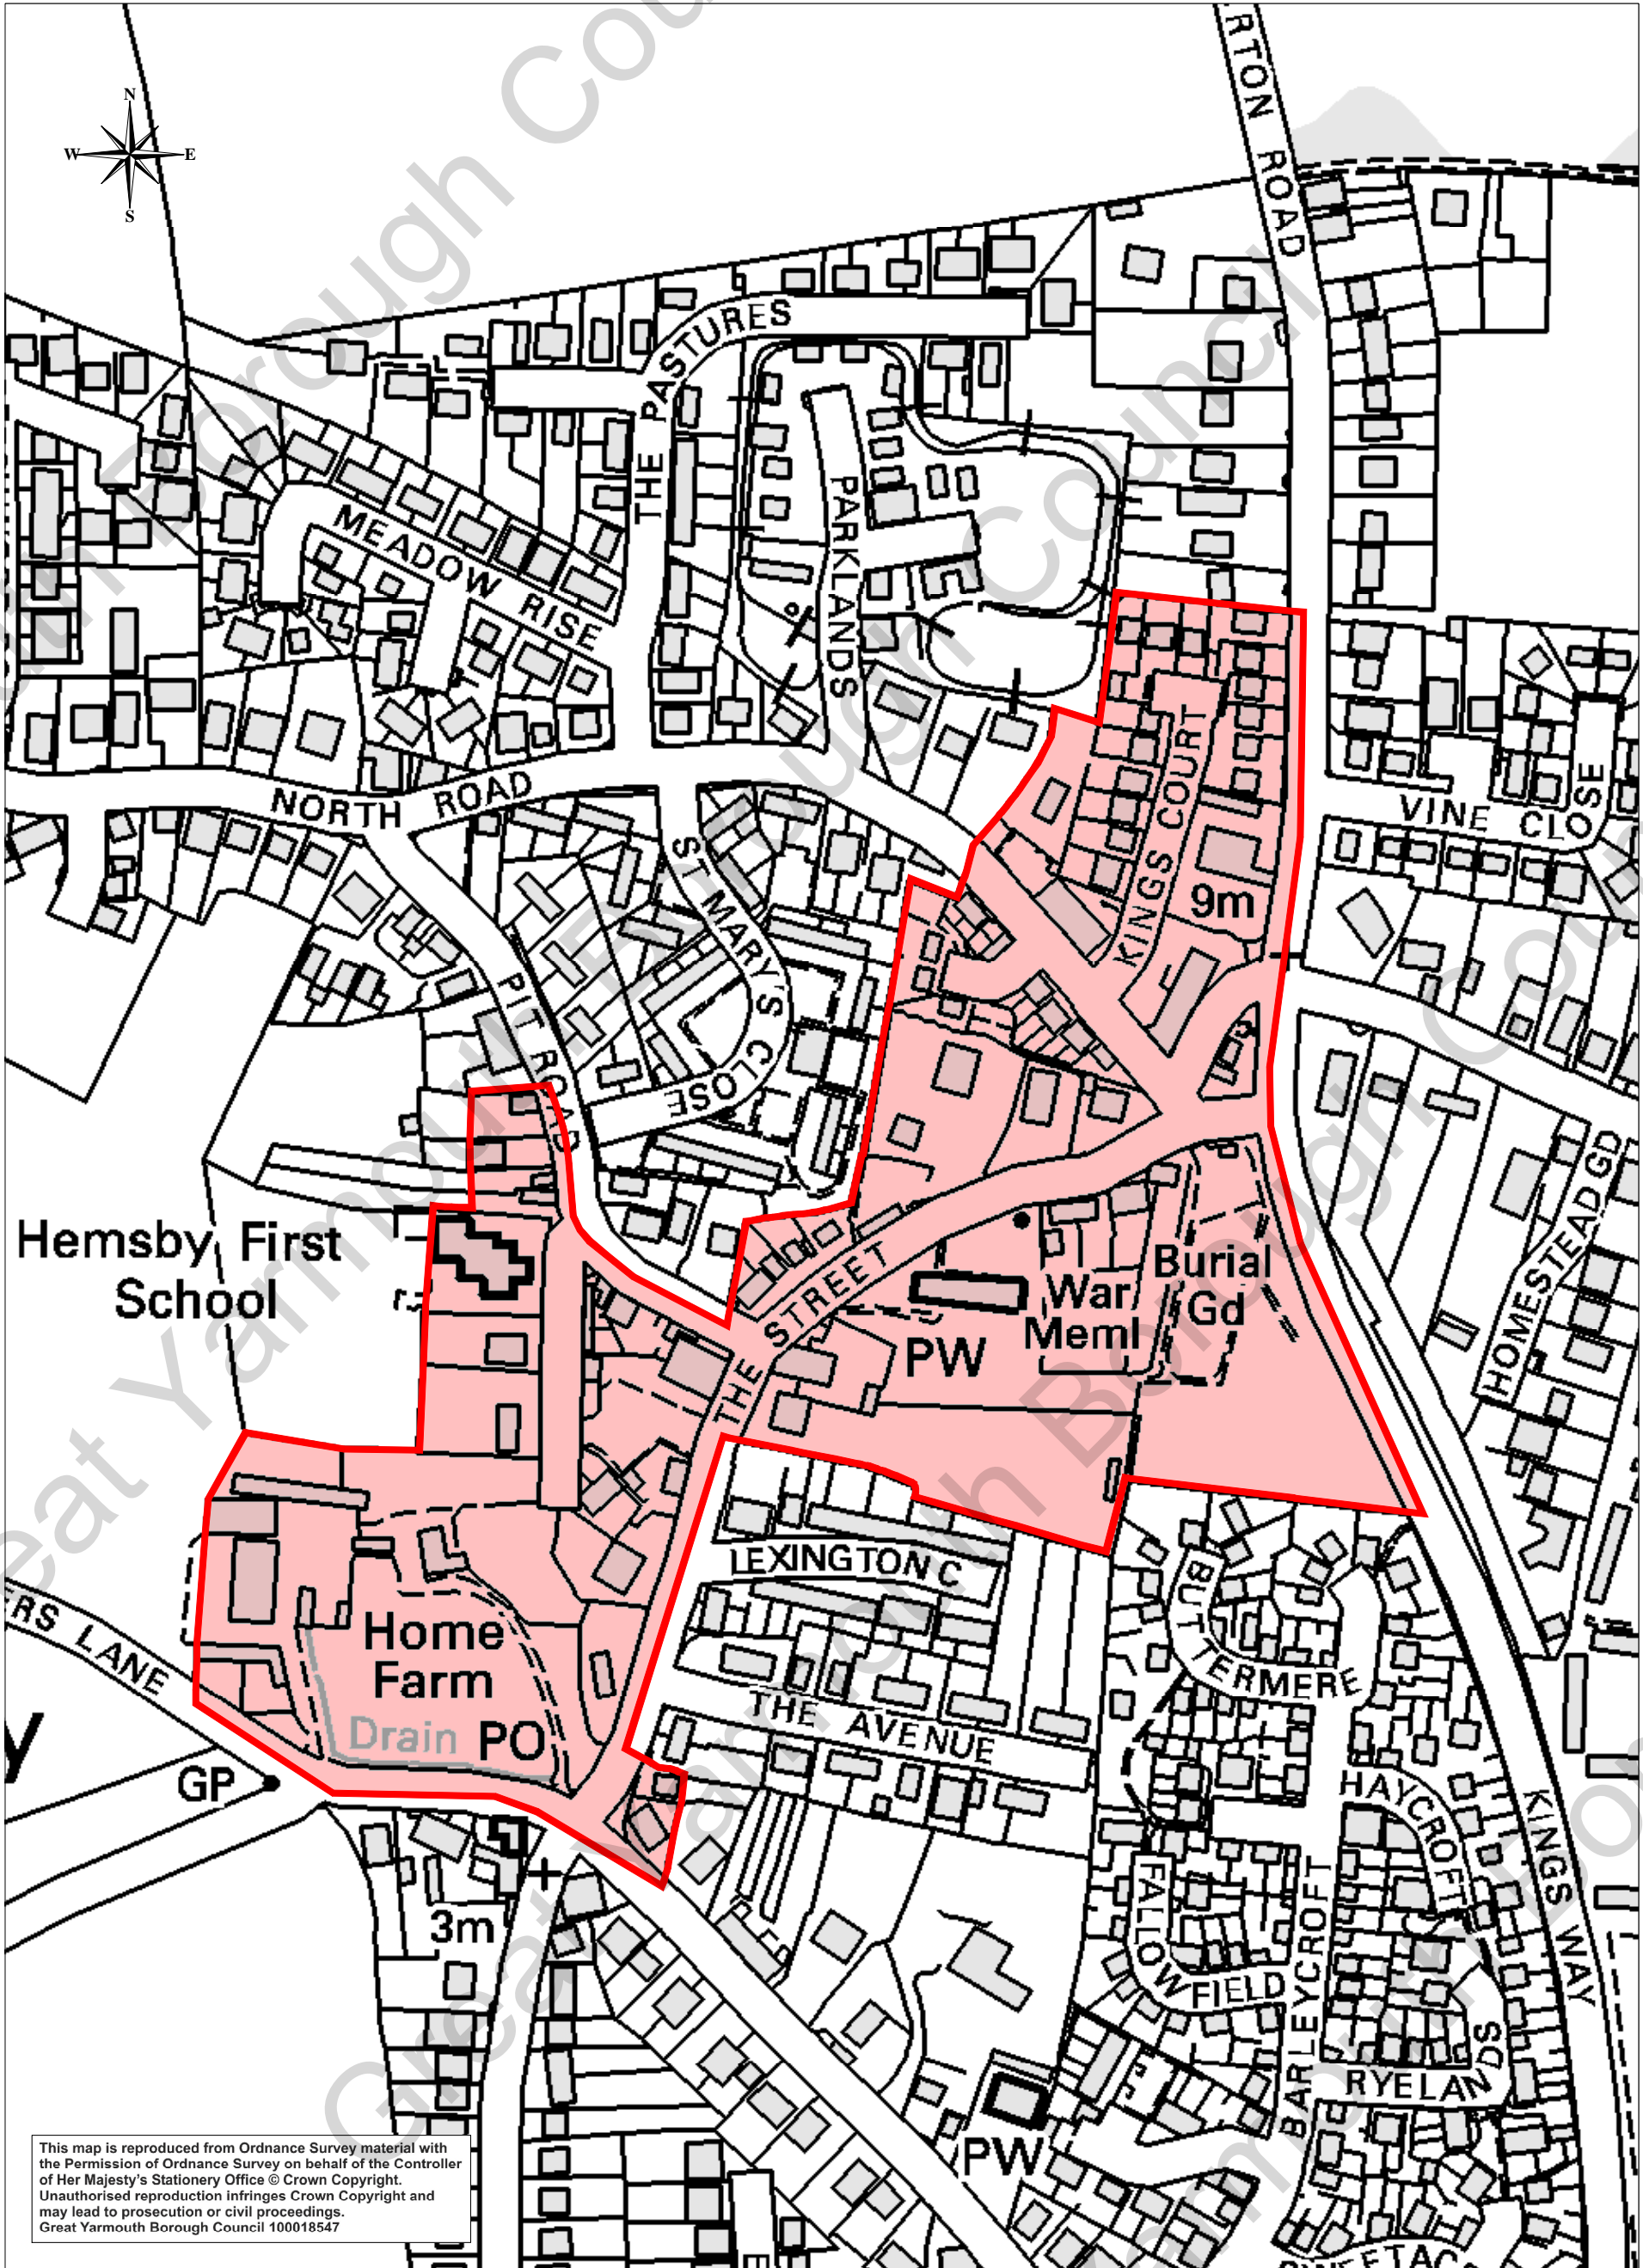

Conservation Area No.7 - Hemsby

This map is reproduced from Ordnance Survey material with the Permission of Ordnance Survey on behalf of the Controller of Her Majesty's Stationery Office © Crown Copyright. Unauthorised reproduction infringes Crown Copyright and may lead to prosecution or civil proceedings. Great Yarmouth Borough Council 100018547

Operator:	
Department:	
Drawing No:	
Date: 05:11:09	Scale: 1:2500