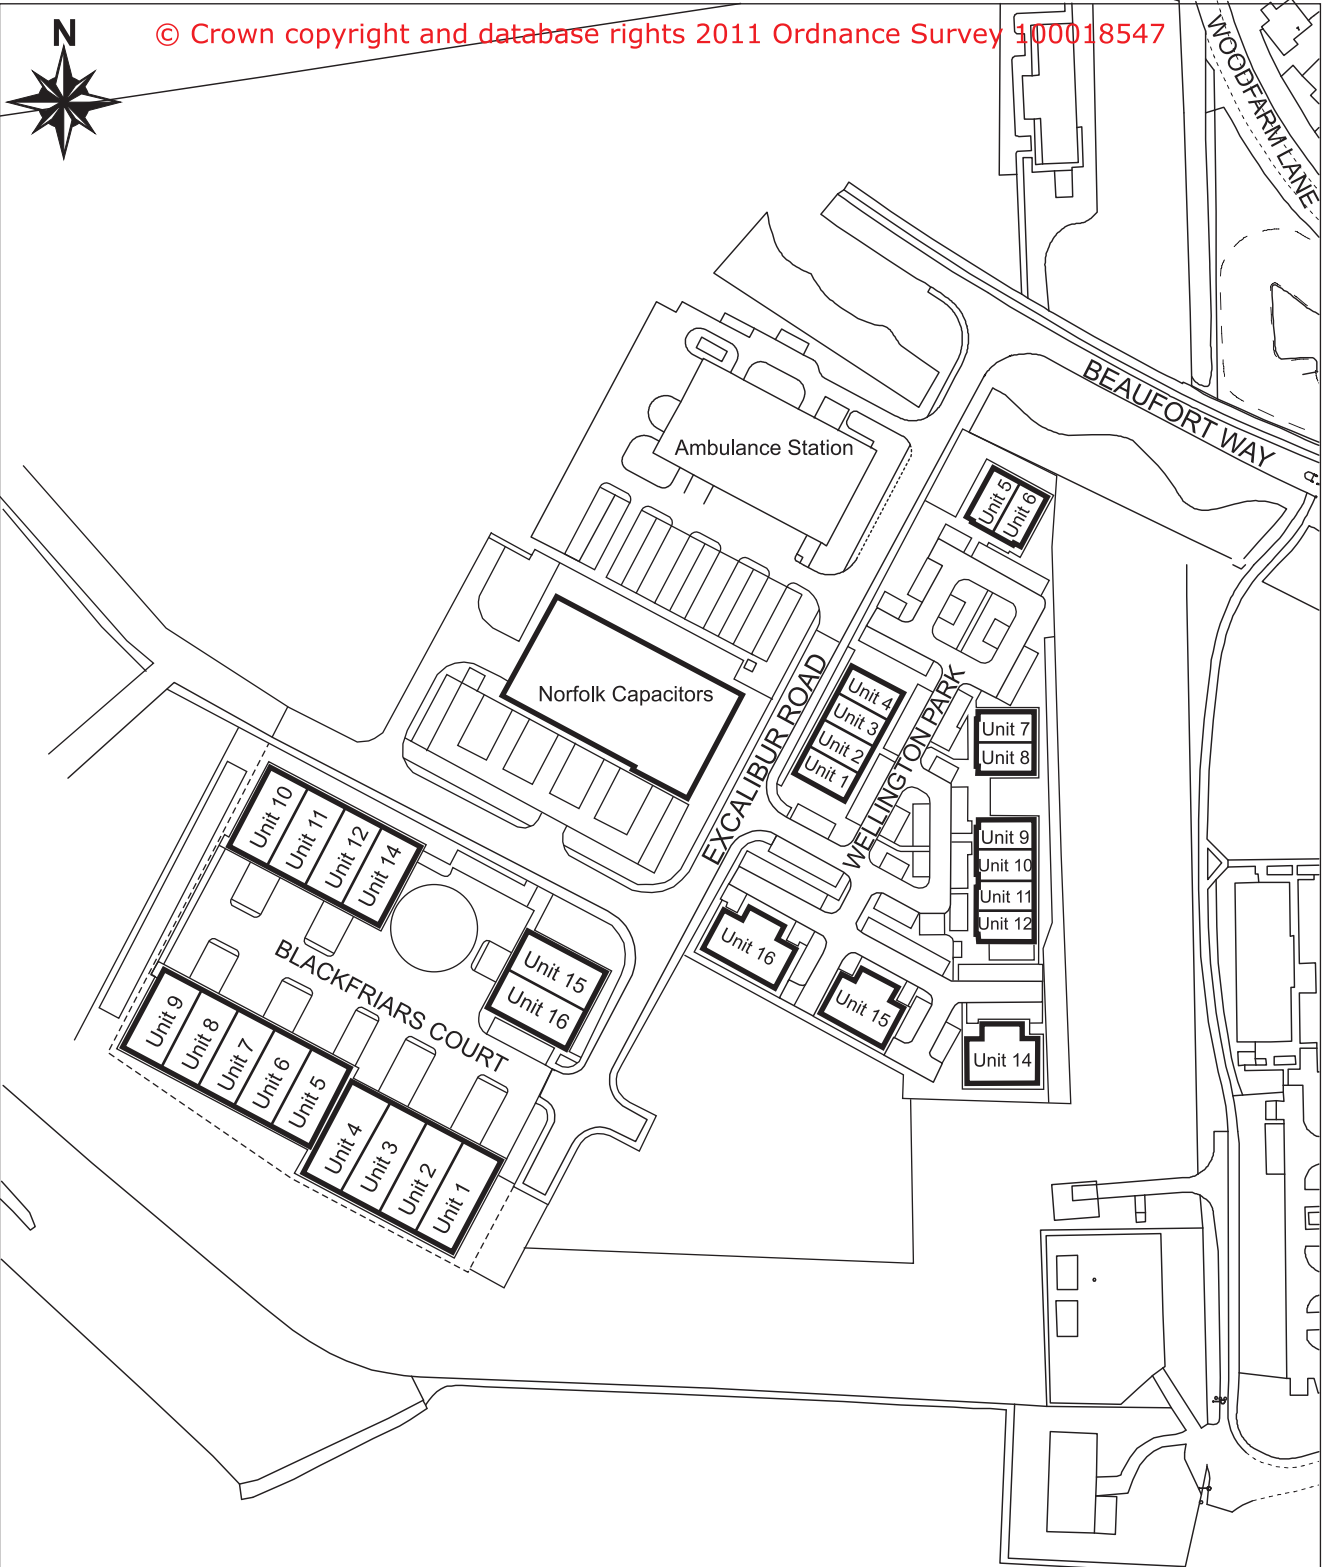

Identification Plan: Excalibur Road, Beacon Park, Gorleston.

© Crown copyright and database rights 2011 Ordnance Survey 100018547

FIFTEEN OFFICE UNITS

Units 1 - 16 (exc 13) Wellington Park, Excalibur Road, Beacon Park,
Gorleston-on-Sea, Great Yarmouth, Norfolk, NR31 7BB
Grid Ref: 651643 - 301917