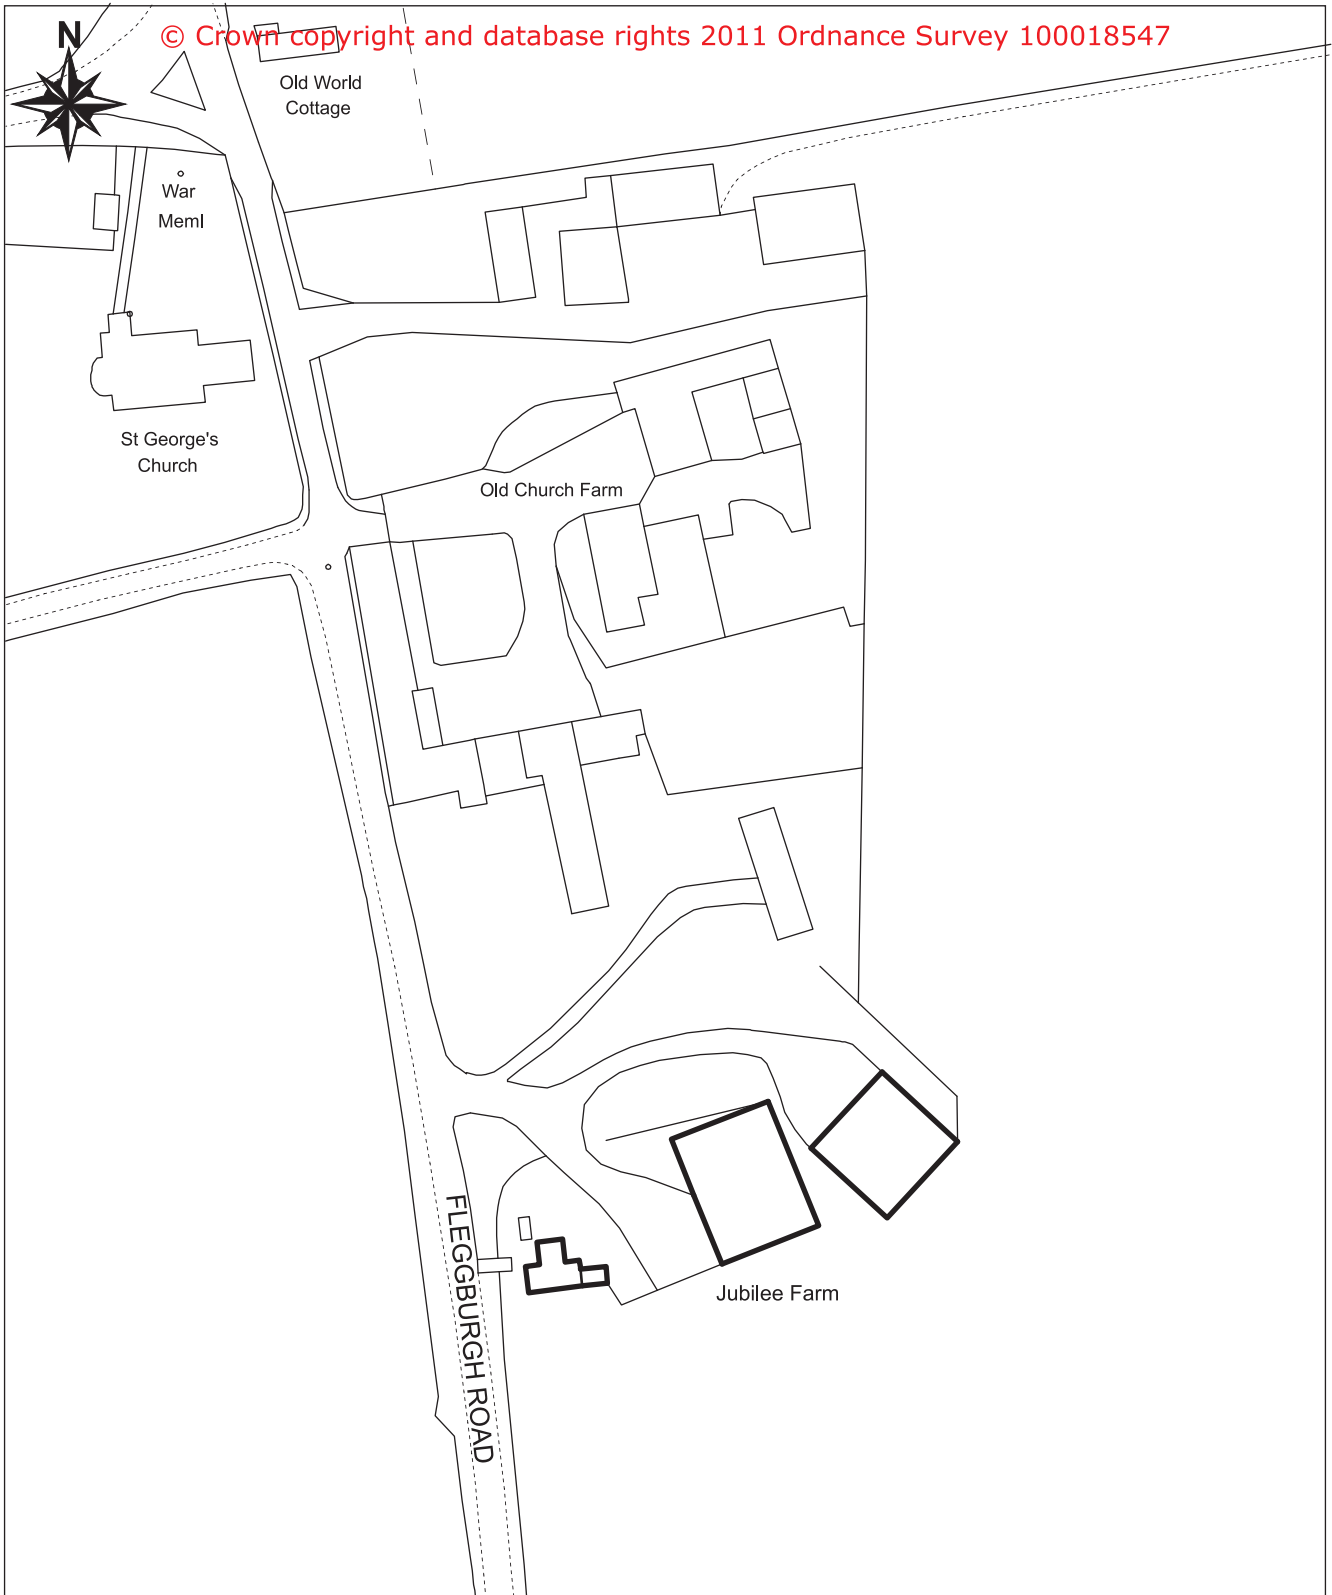

# Identification Plan: Fleggburgh Road, Rollesby.

© Crown copyright and database rights 2011 Ordnance Survey 100018547

## RE-NAMING OF TWO FARM BUILDINGS AND A DWELLING

From Church Farm to Jubilee Farm, Fleggburgh Road, Rollesby, Great Yarmouth, Norfolk NR29 5HH  
Grid Ref: 644724 - 315614

**GREAT YARMOUTH**  
BOROUGH COUNCIL

Date:	11th November 2011
Scale:	Not To Scale
Reference No:	SN/NOV/11/88/ROLLESBY (CODE: SNN4)