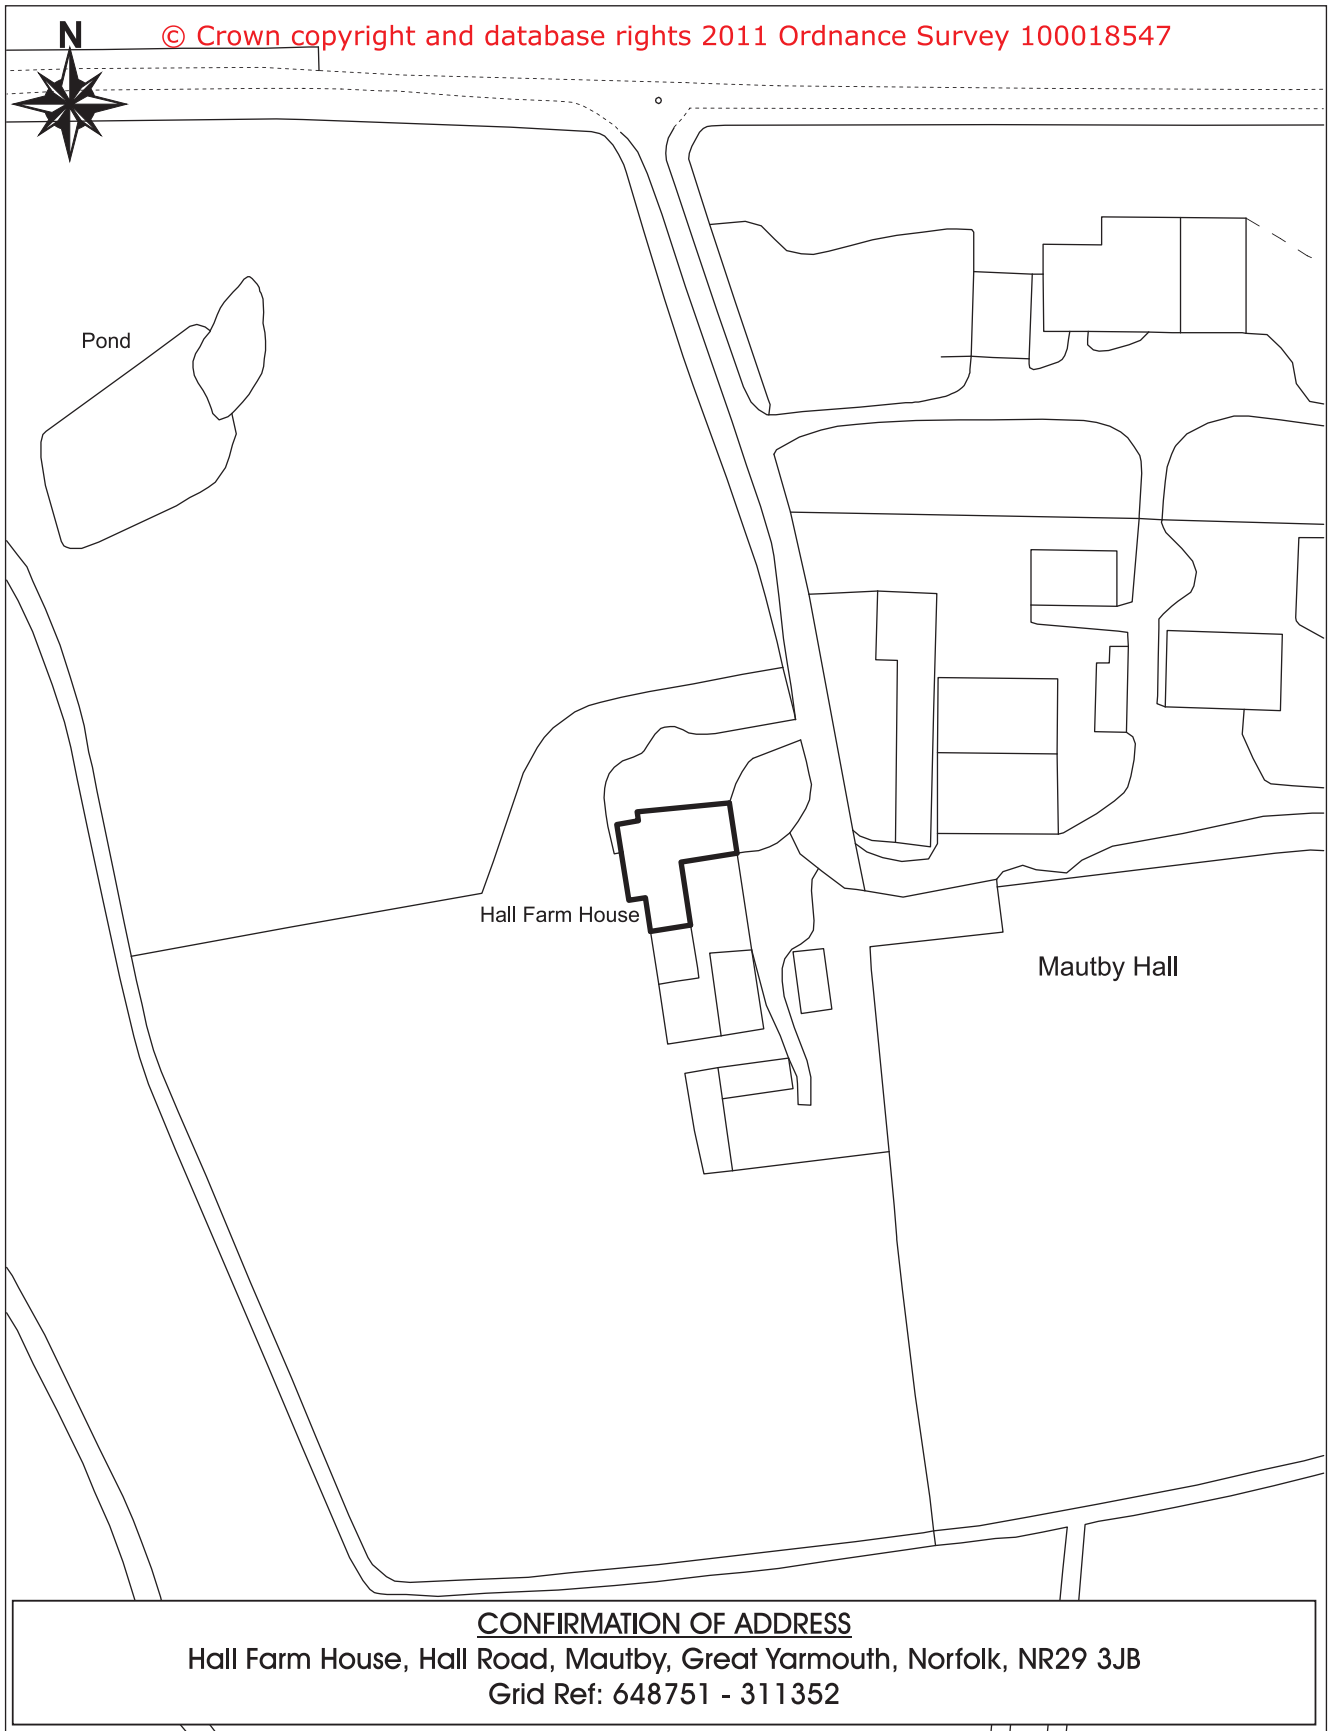

Identification Plan: Hall Road, Mautby.

GREAT YARMOUTH
BOROUGH COUNCIL

Date:	17th November 2011
Scale:	Not To Scale
Reference No:	SN/NOV/11/98/MAUTBY