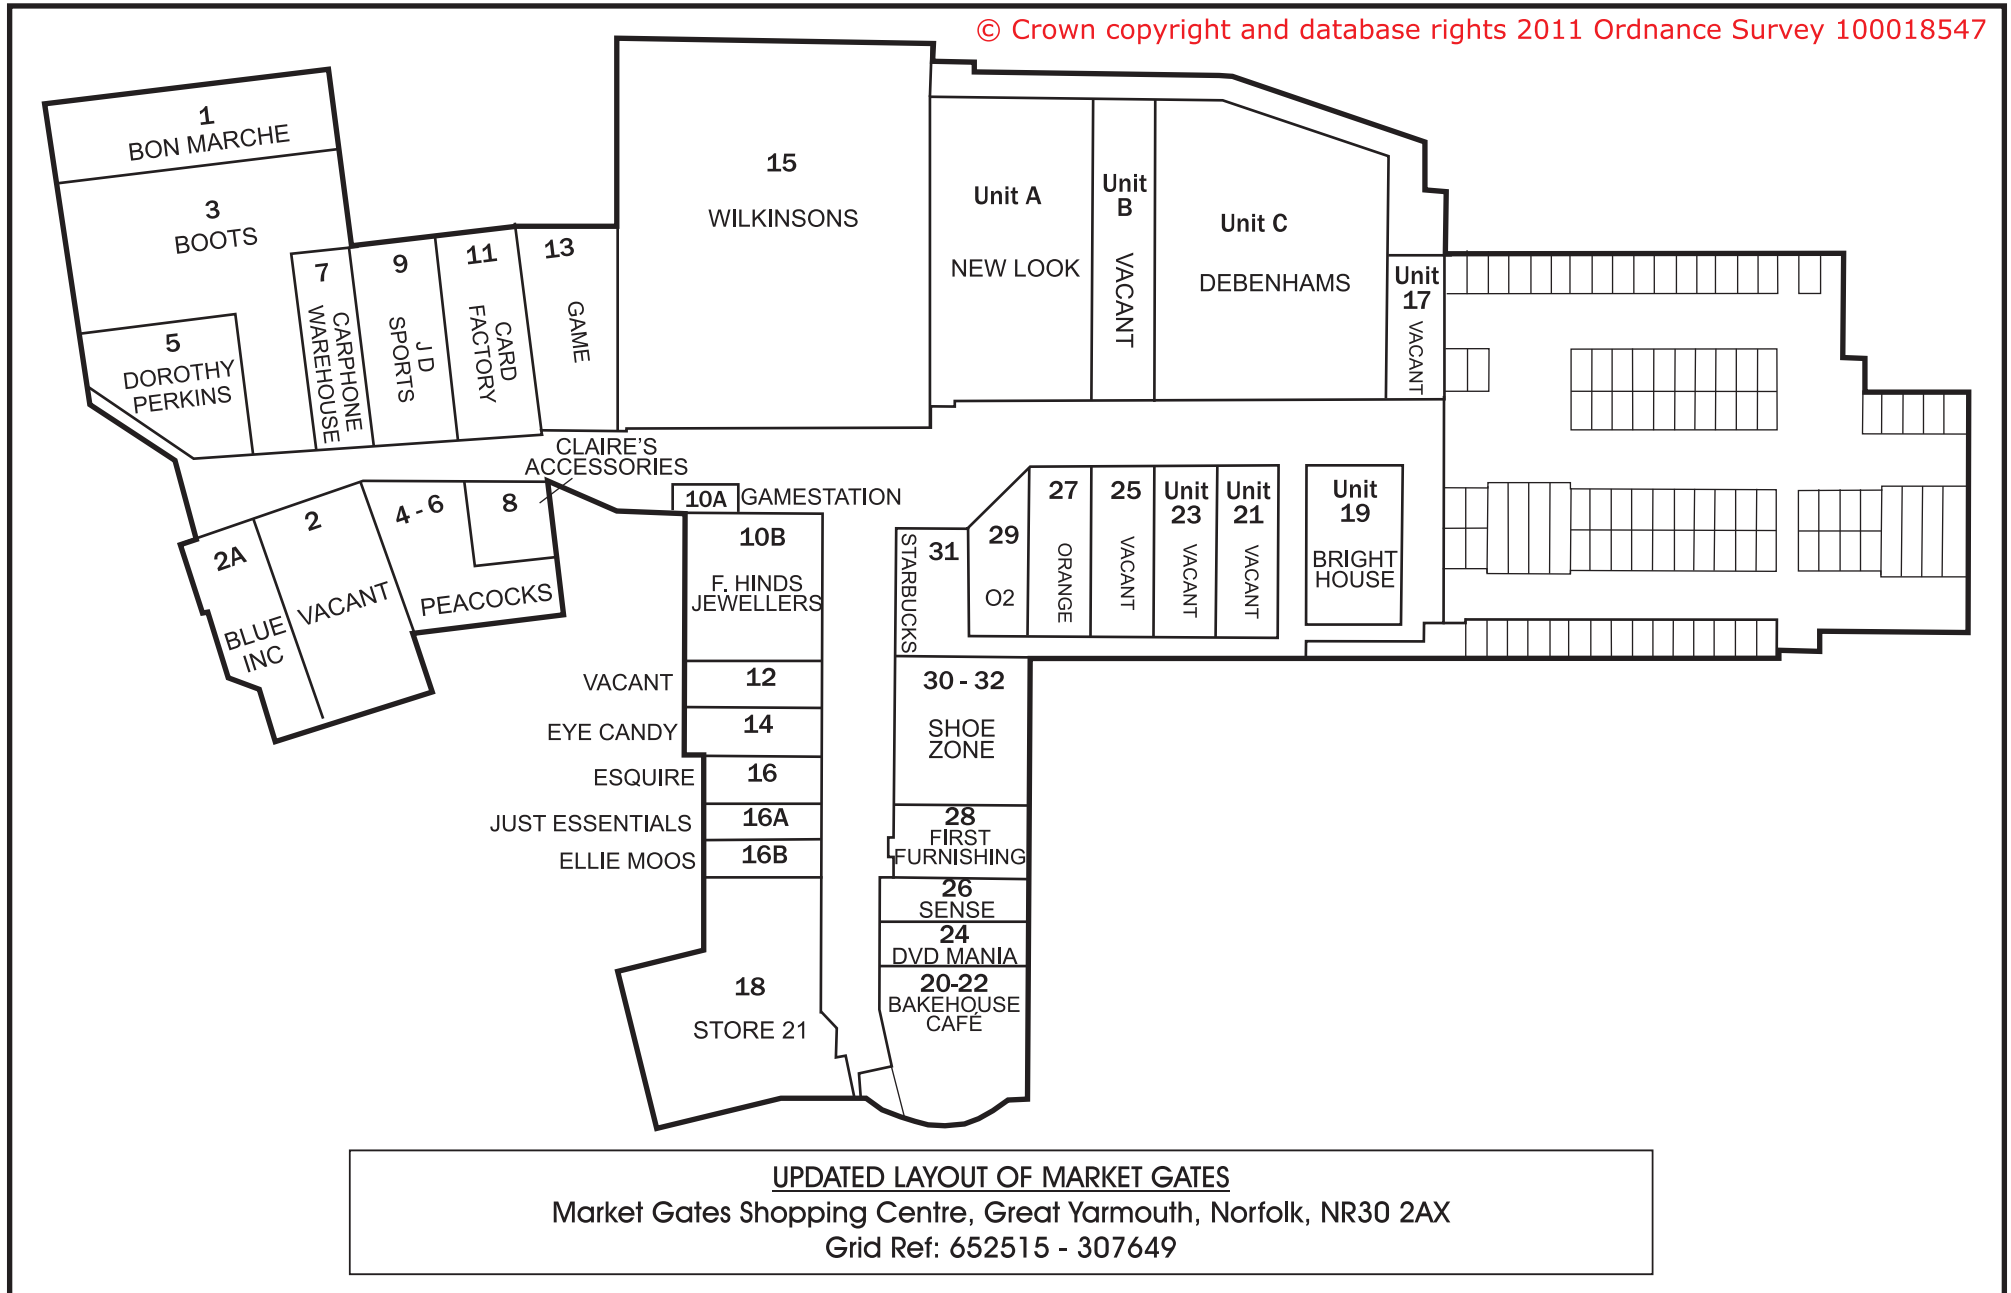

Identification Plan: Market Gates, Great Yarmouth.

© Crown copyright and database rights 2011 Ordnance Survey 100018547

GREAT YARMOUTH
BOROUGH COUNCIL

Date:	17th November 2011
Scale:	Not To Scale
Reference No:	SN/NOV/11/92/GREAT YARMOUTH