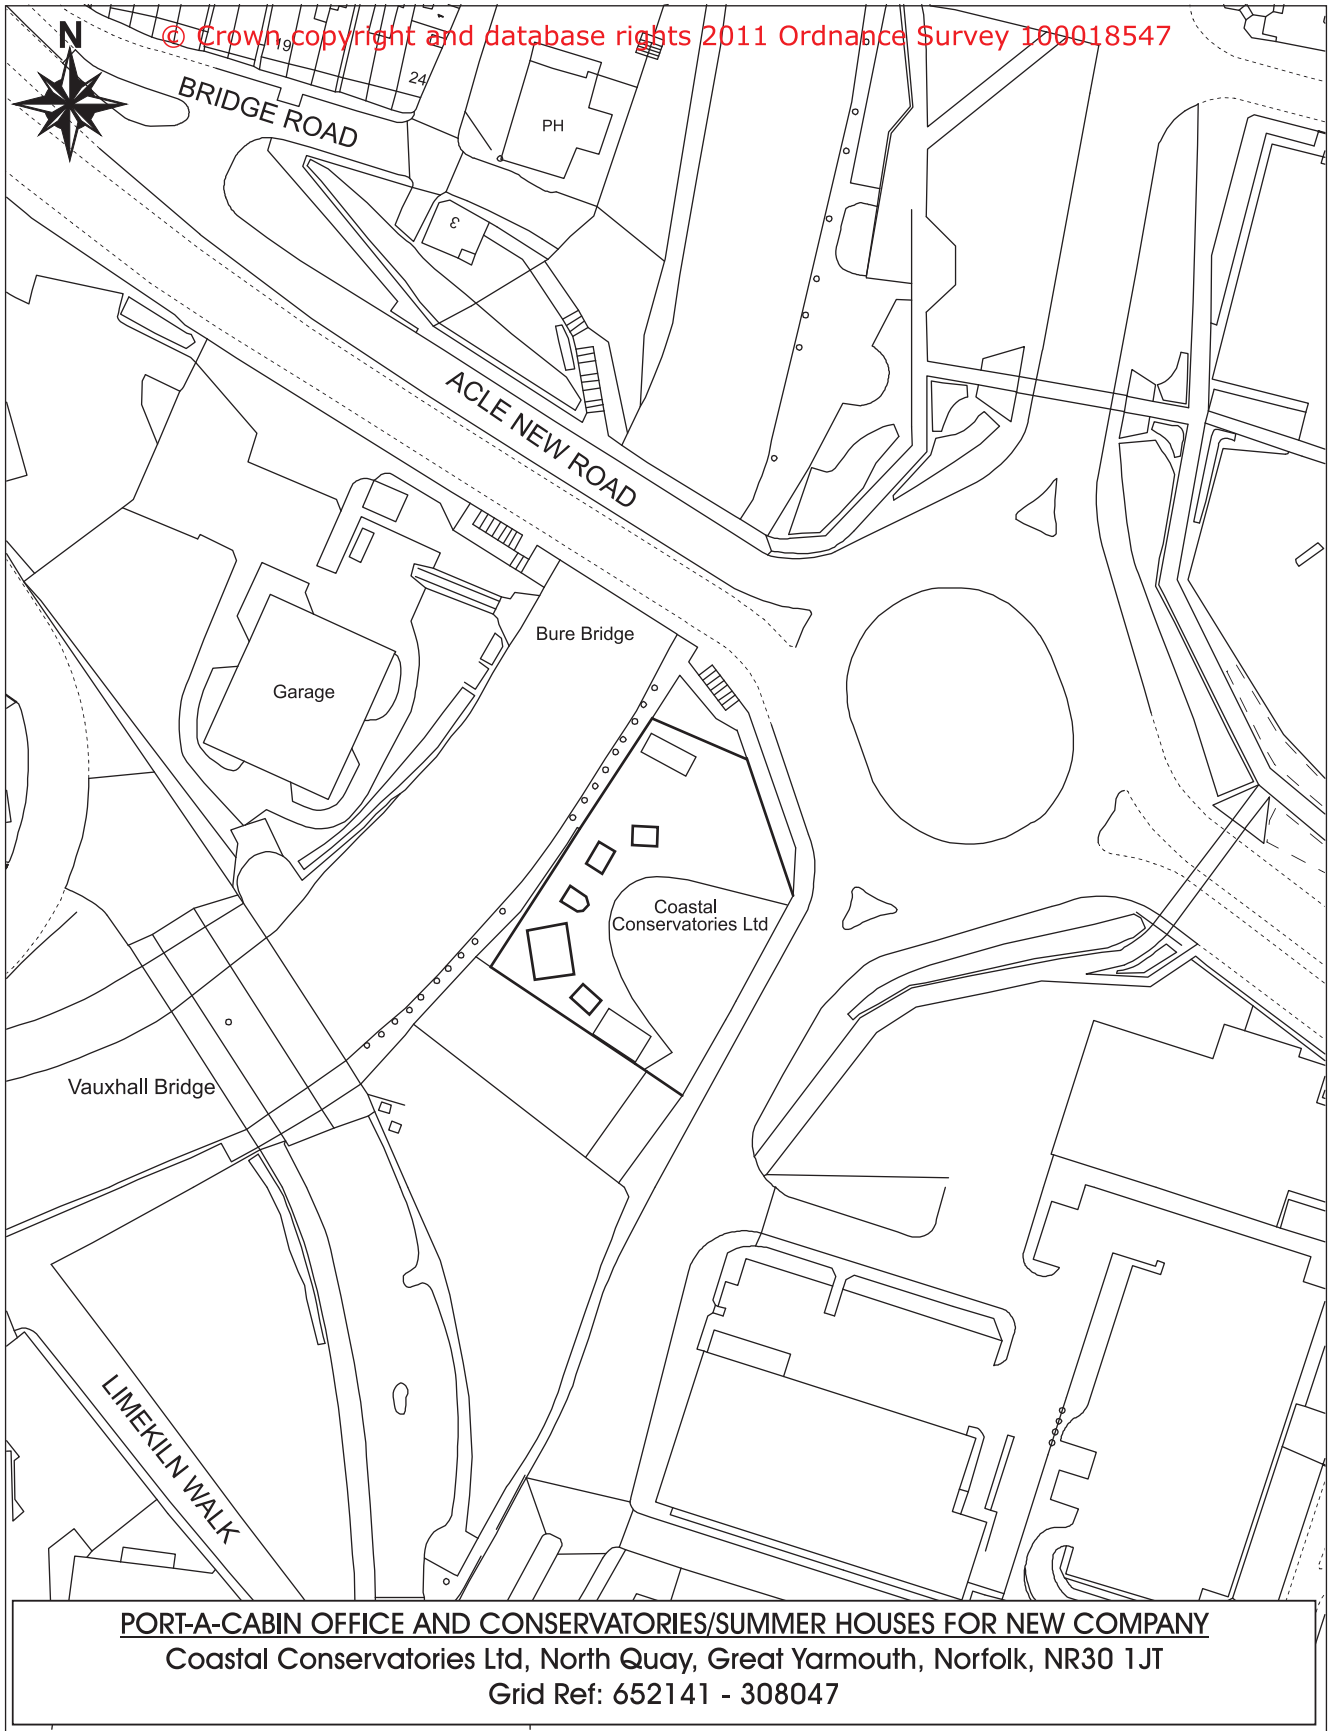

Identification Plan: North Quay, Great Yarmouth.

© Crown copyright and database rights 2011 Ordnance Survey 100018547

GREAT YARMOUTH
BOROUGH COUNCIL

Date:	22nd December 2011
Scale:	Not To Scale
Reference No:	SN/NOV/11/90/GT. YARMOUTH (CODE: SNN3)