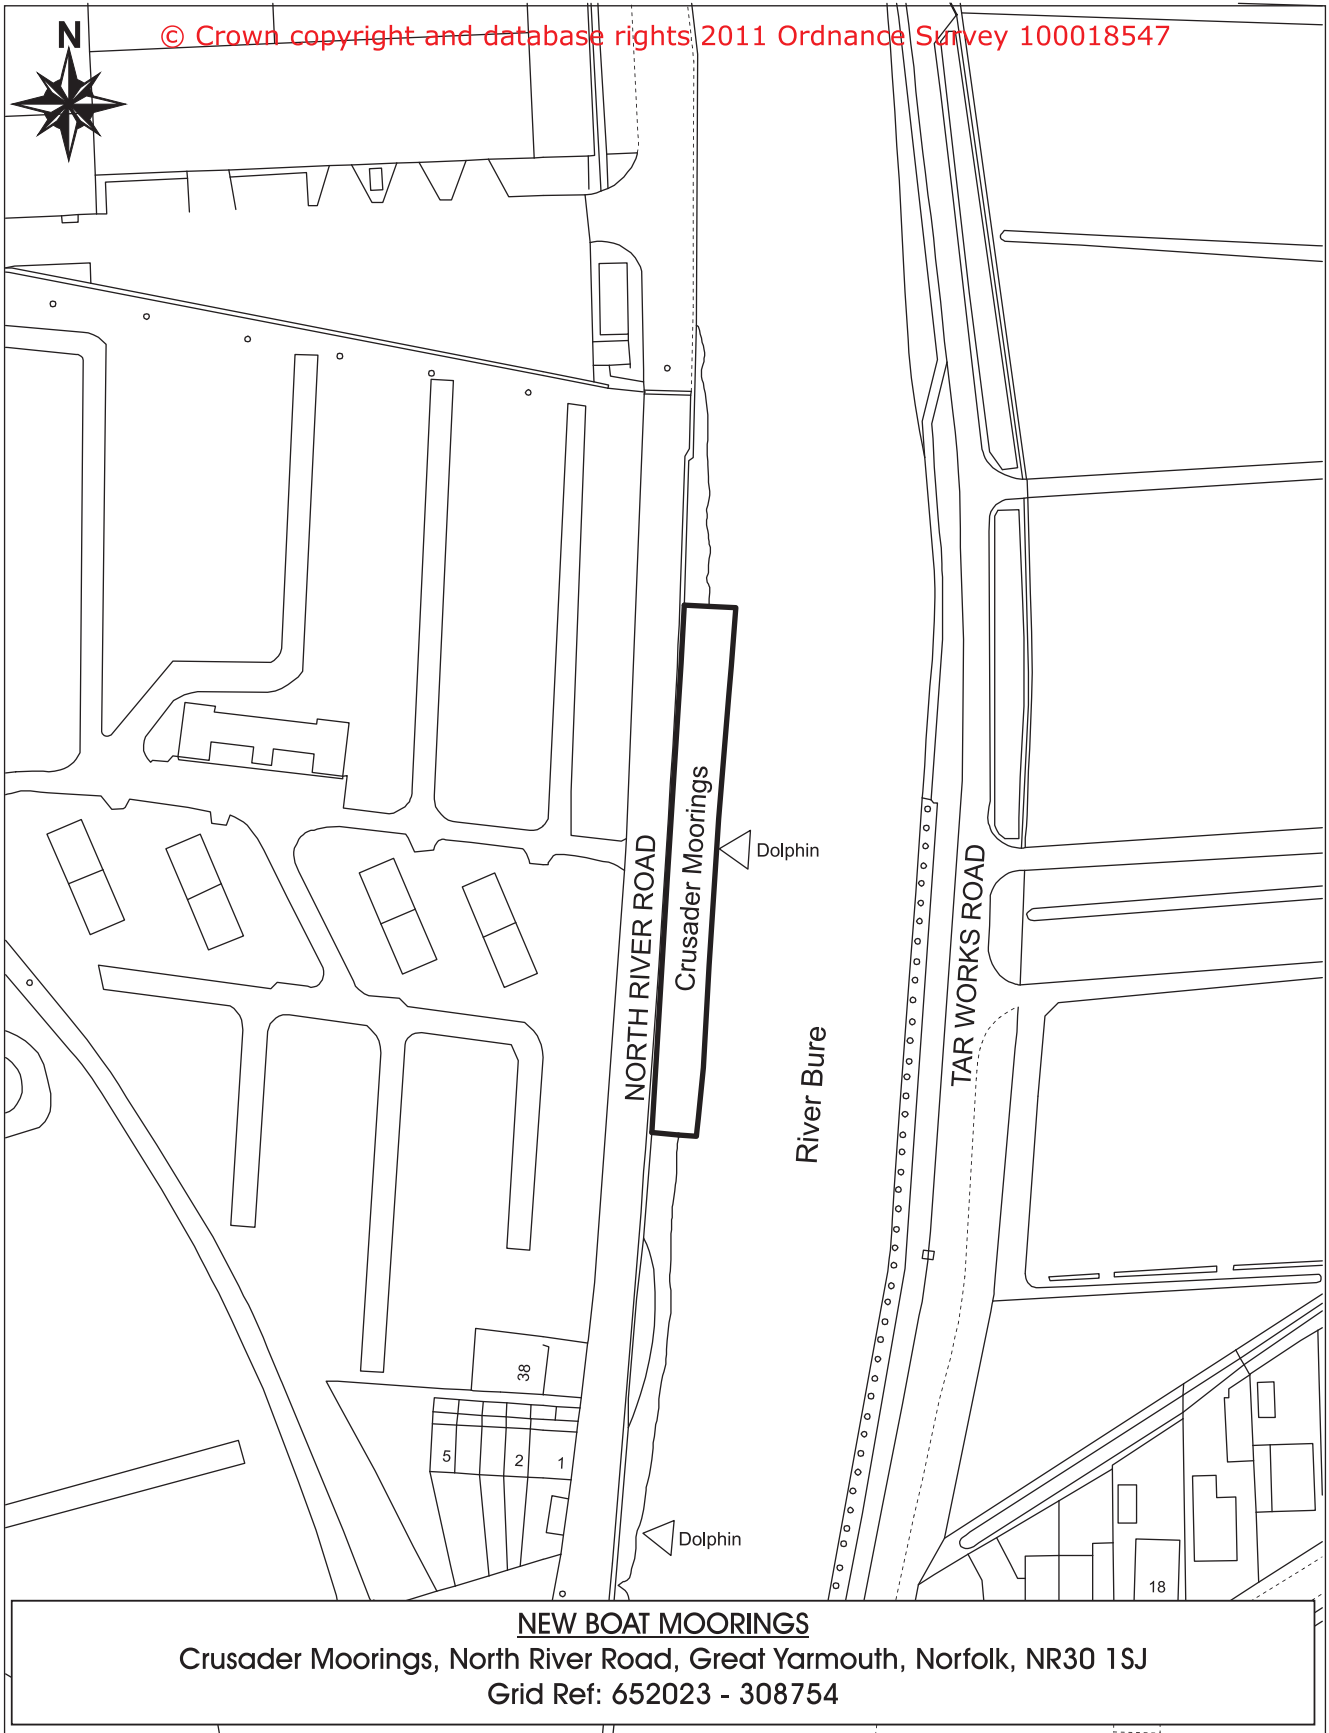

Identification Plan: North River Road, Great Yarmouth.

© Crown copyright and database rights 2011 Ordnance Survey 100018547

GREAT YARMOUTH
BOROUGH COUNCIL

Date:	11th November 2011
Scale:	Not To Scale
Reference No:	SN/NOV/11/89/GT. YARMOUTH (CODE: SNN3)