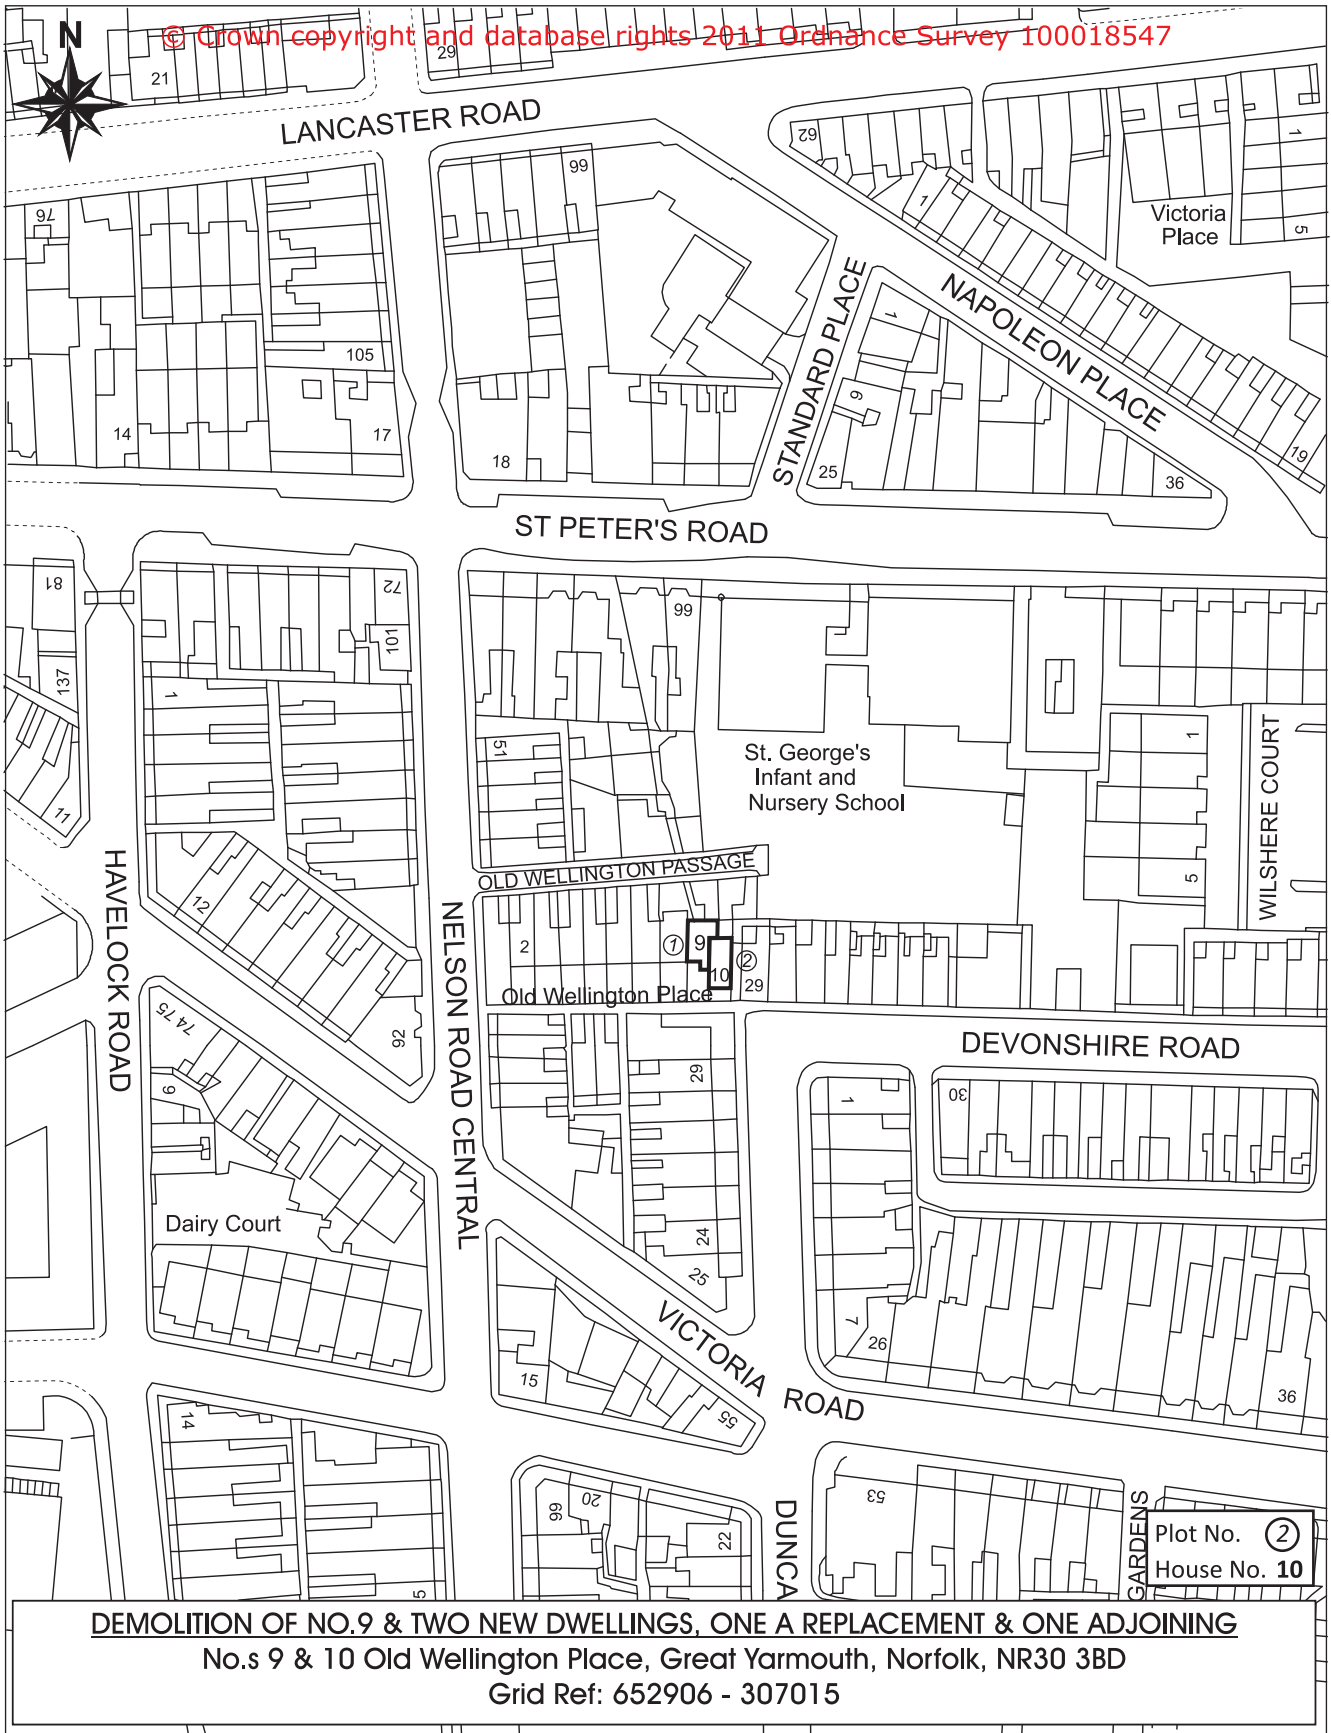

Identification Plan: Old Wellington Place, Great Yarmouth.

© Crown copyright and database rights 2011 Ordnance Survey 100018547

GREAT YARMOUTH
BOROUGH COUNCIL

Date:	21st October 2011
Scale:	Not To Scale
Reference No:	SN/OCT/11/86/GT. YARMOUTH (CODE: SNN3)