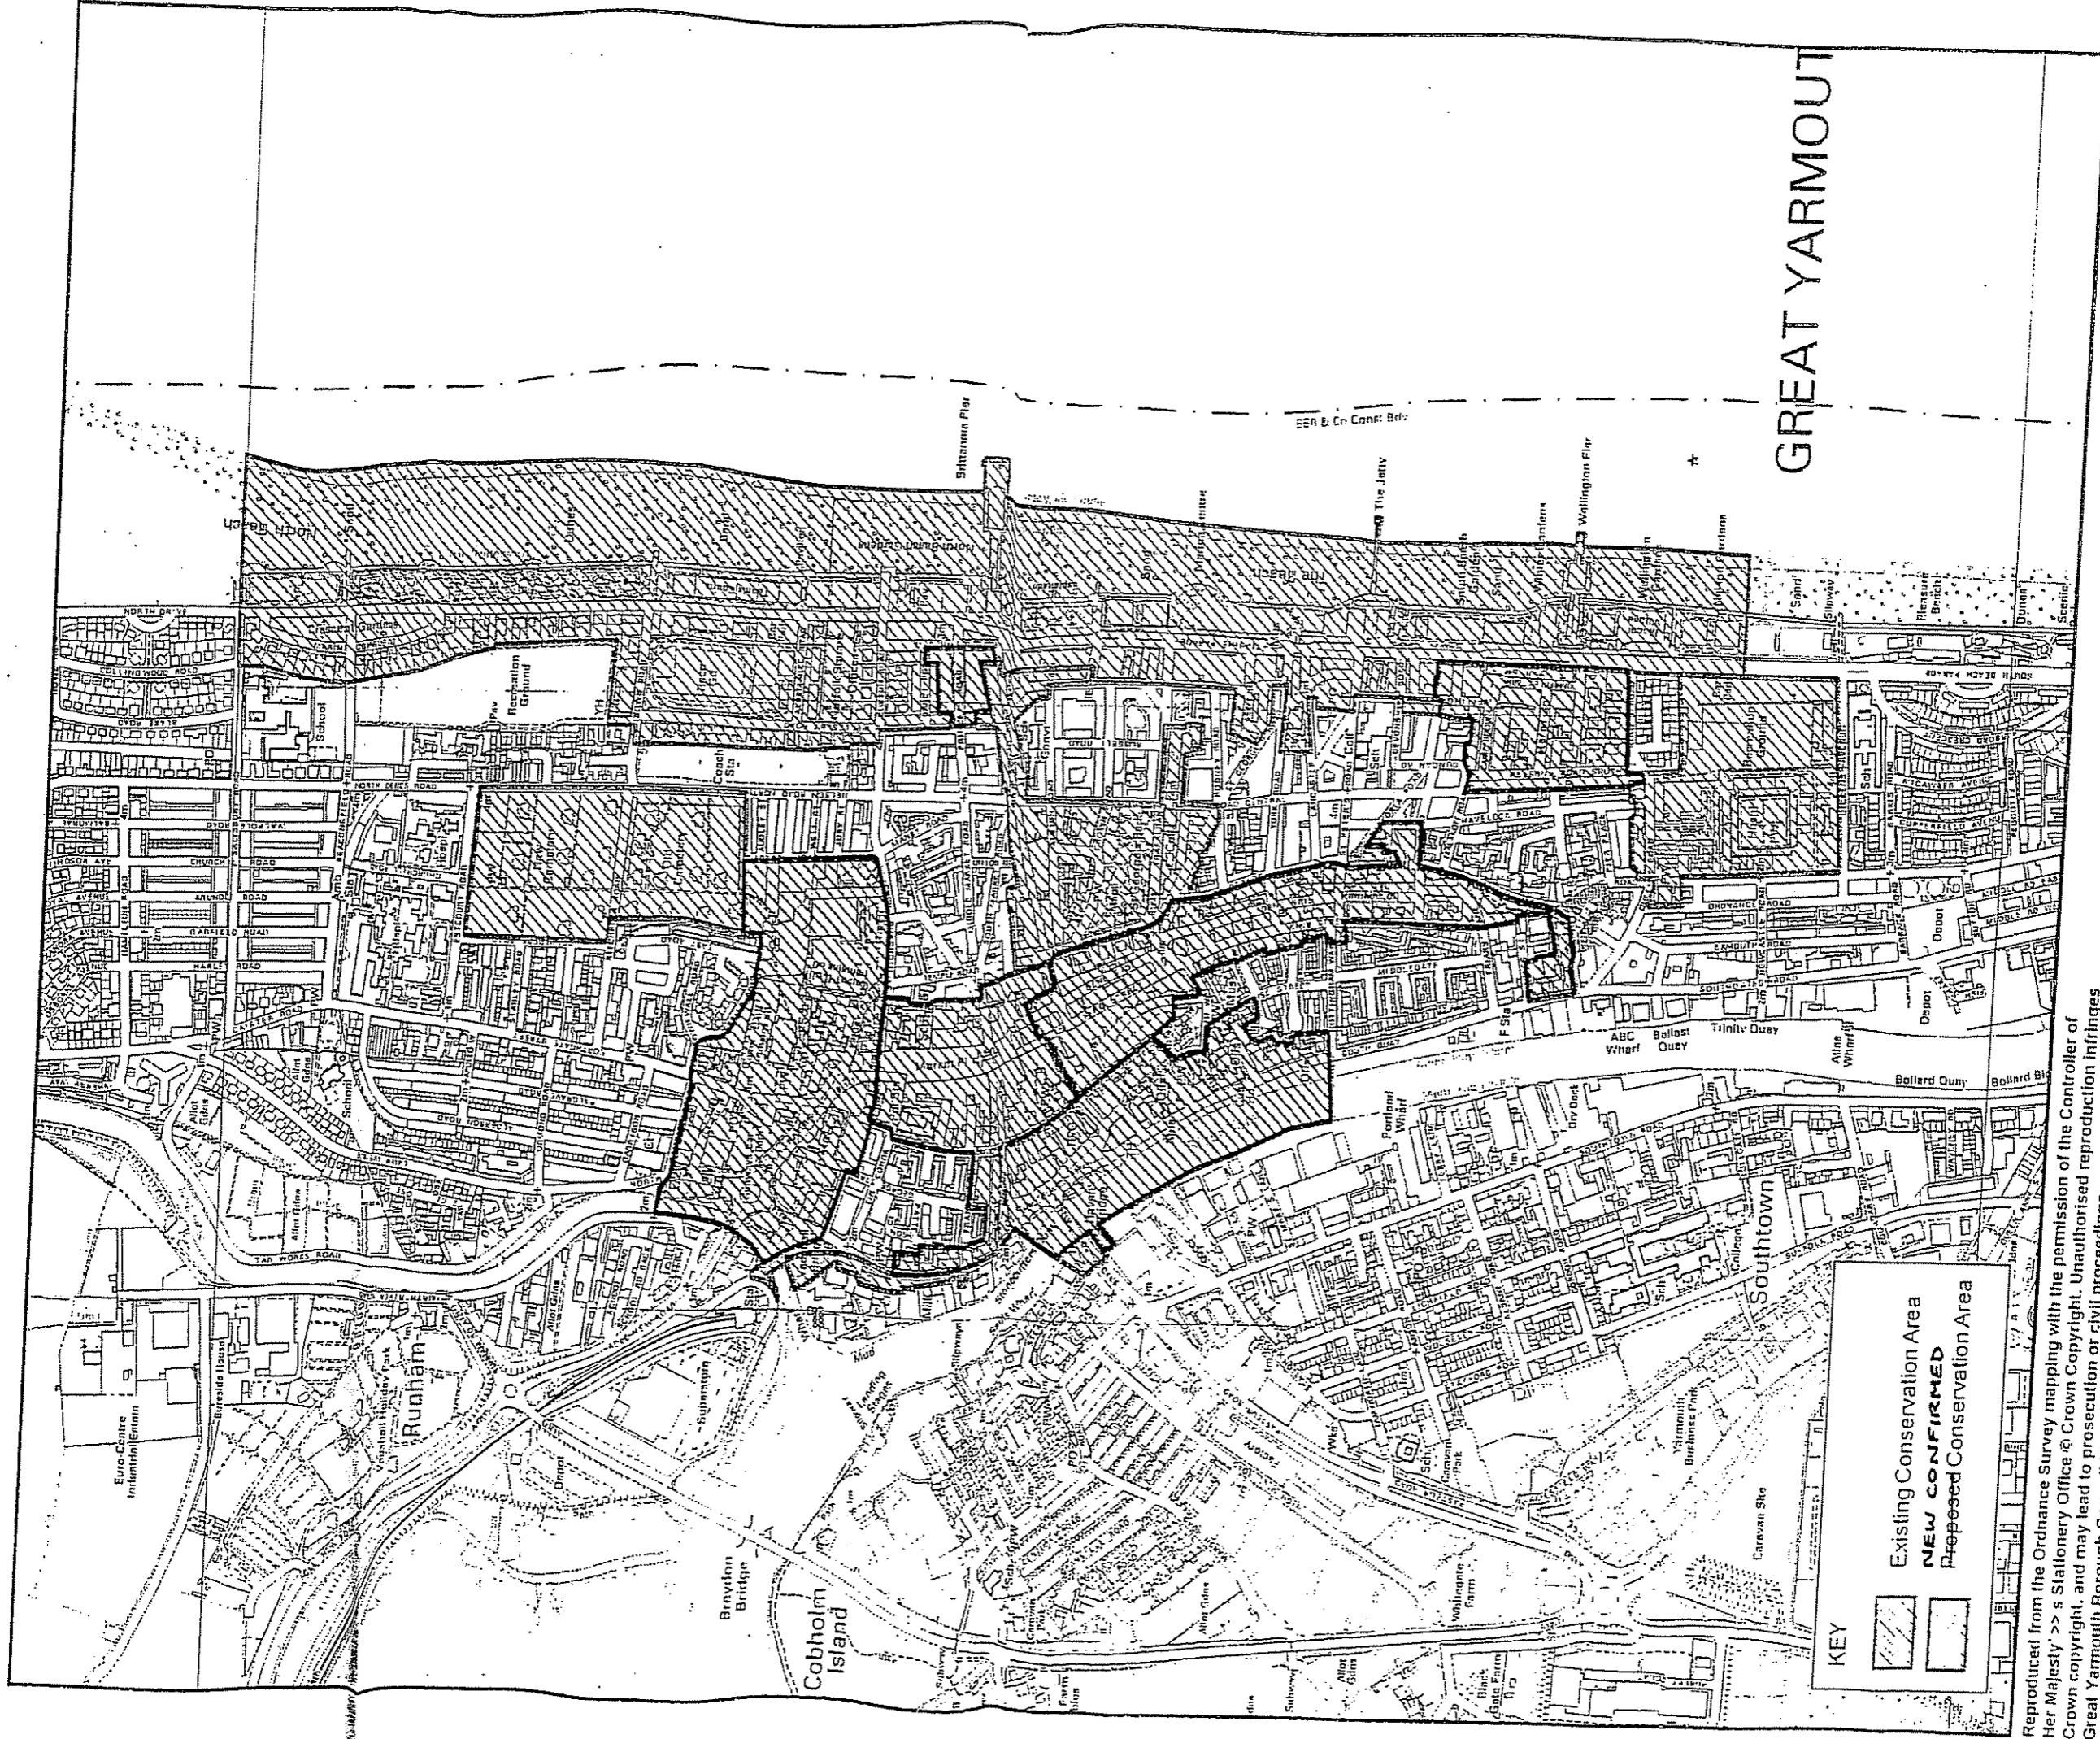

Scale: 1:10000
Plot Date: 7/5/2003
By: ic
Dept:

For reference purposes only. No further copies may be made.
Reproduced from the Ordnance Survey mapping with the permission of the
Controller of Her Majesty's Stationery Office © Crown Copyright. Unauthorised
reproduction infringes Crown copyright, and may lead to prosecution or civil
proceedings.

Scale: 1:22000
Plot Date: 7/5/2003
By: lc

64

GREAT YA

Conservation Area

GREAT YARMOUTH

Reproduced from the Ordnance Survey mapping with the permission of the Controller of Her Majesty's Stationery Office © Crown Copyright. Unauthorised reproduction infringes Great Yarmouth Borough Council Licence No LA078093

Scale: 1:10000
Plot Date: 9/5/2003
By:
Dept: