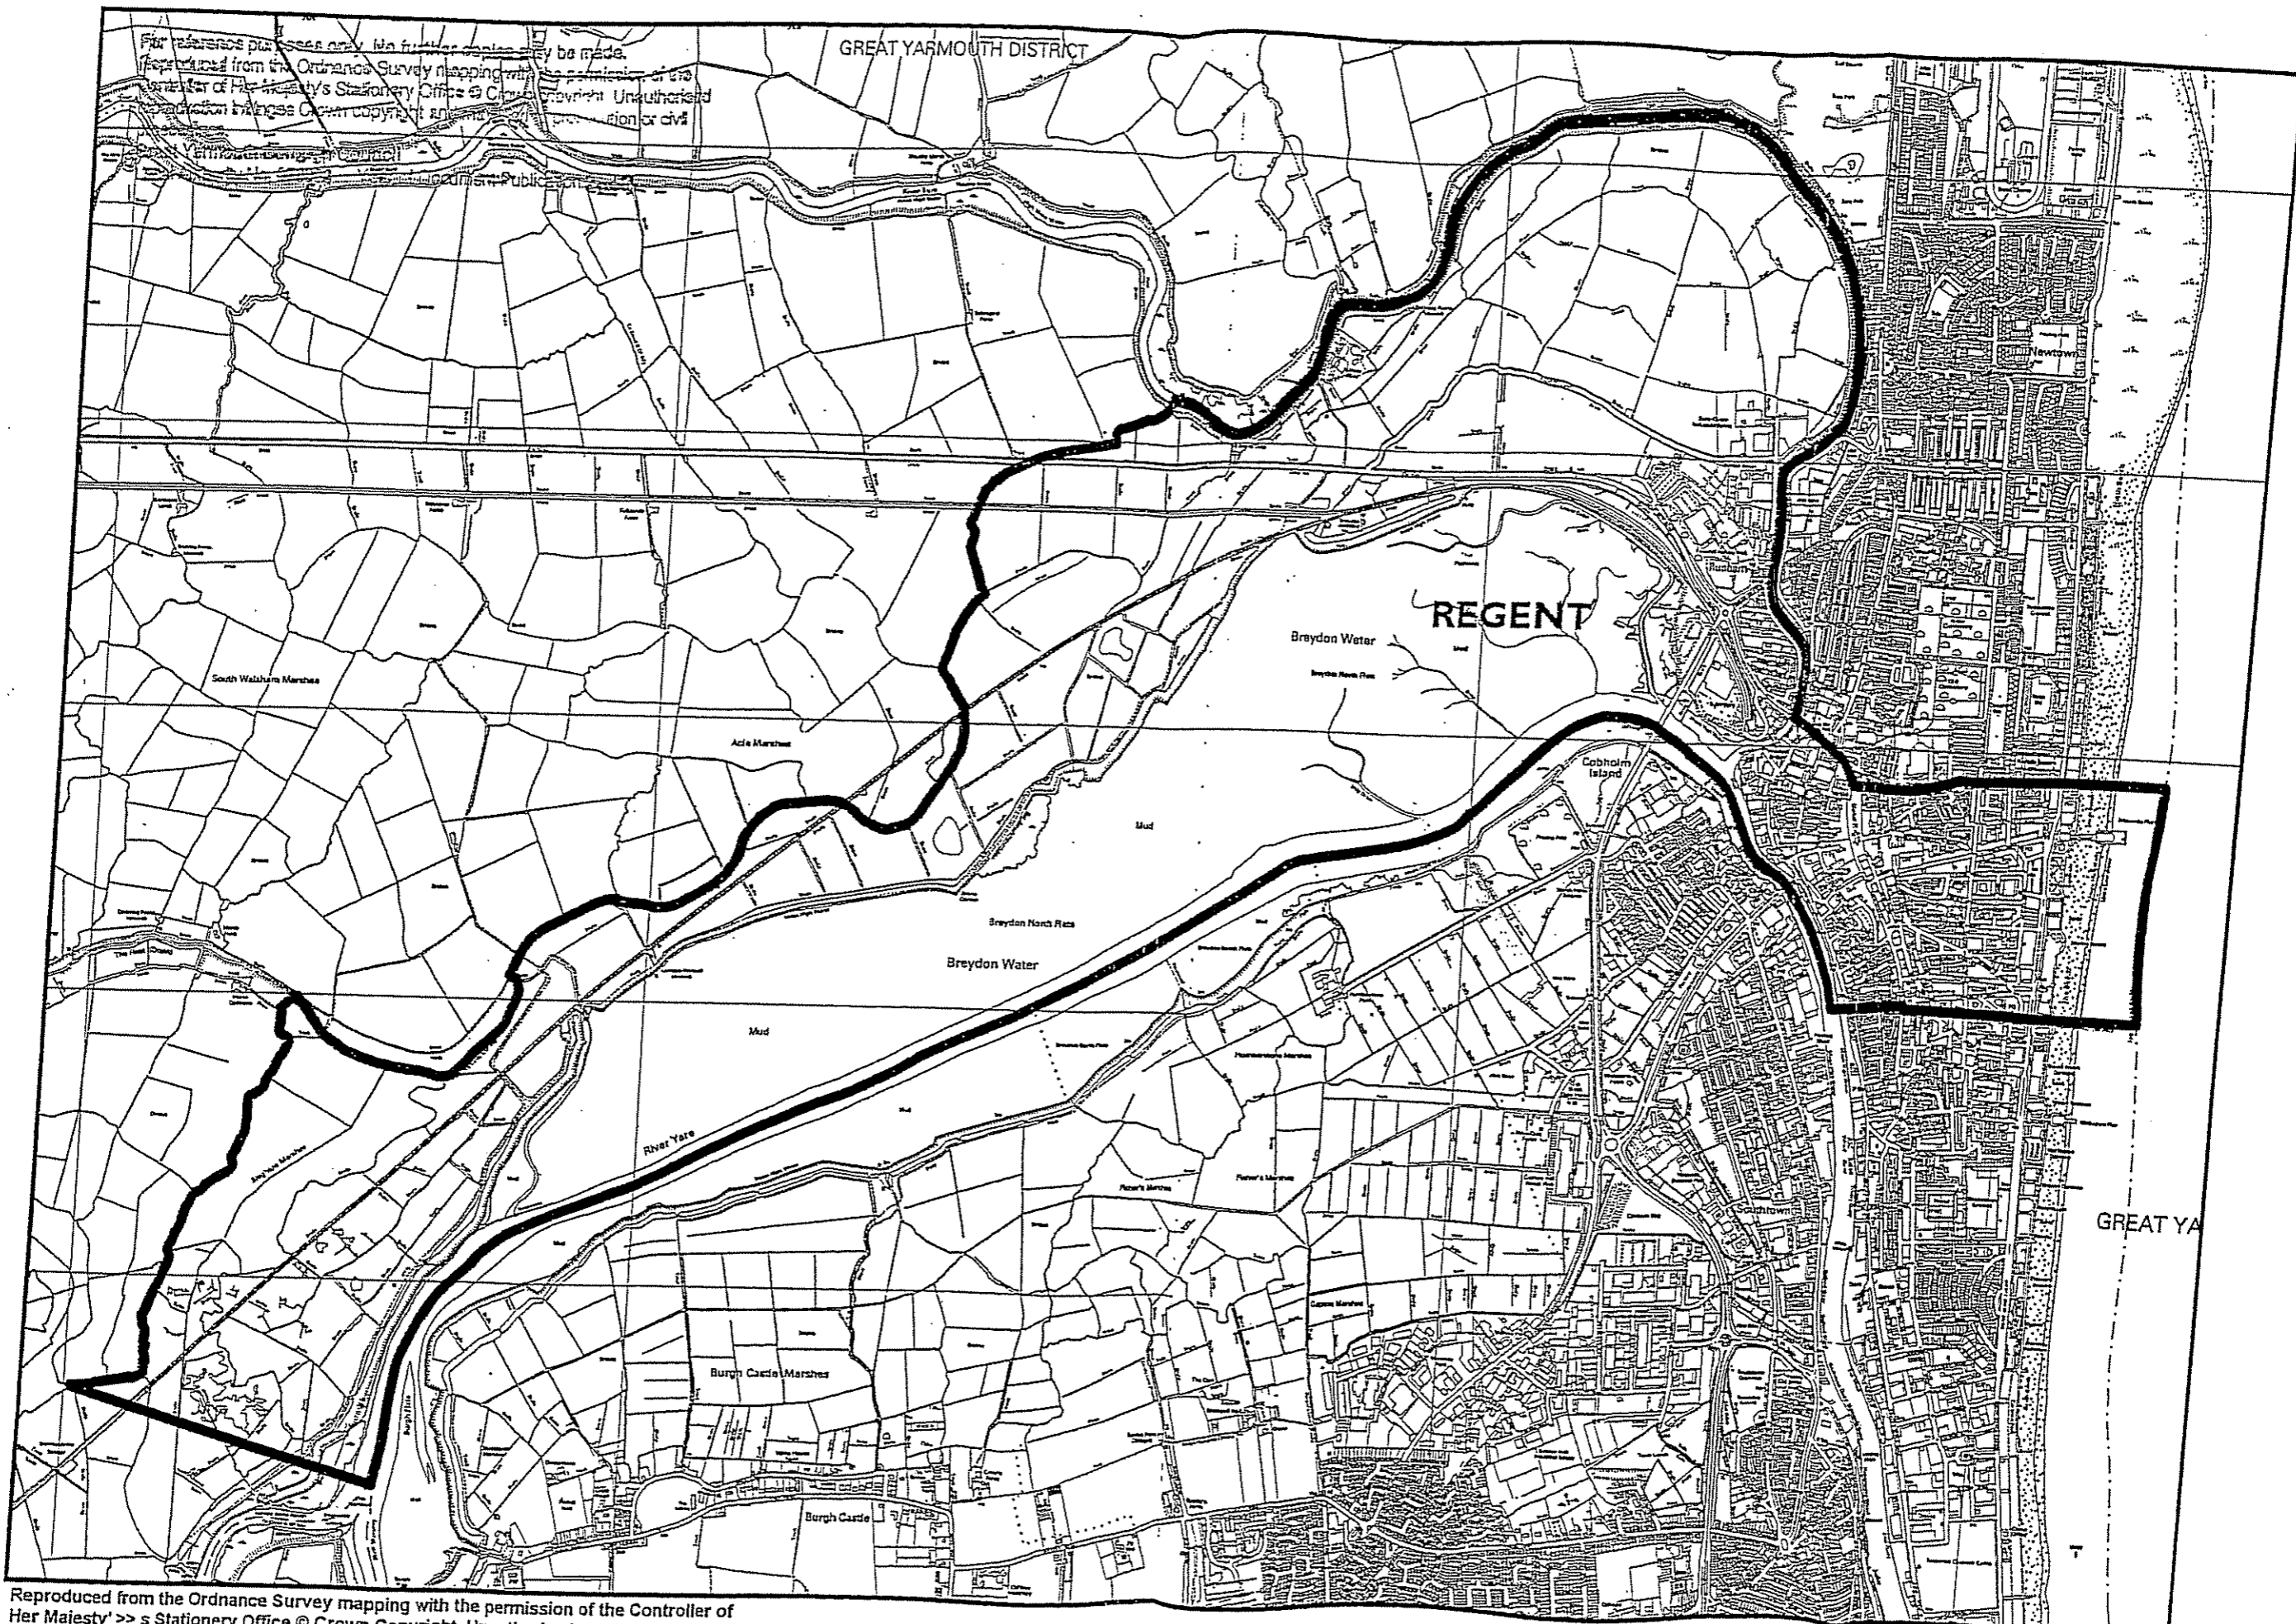

For reference purposes only. No further copies may be made.
Reproduced from the Ordnance Survey mapping with the permission of the
Controller of Her Majesty's Stationery Office © Crown Copyright. Unauthorised
reproduction infringes Crown copyright, and may lead to prosecution or civil
proceedings.

GREAT YARMOUTH DISTRICT

REAGENT

Reproduced from the Ordnance Survey mapping with the permission of the Controller of
Her Majesty's Stationery Office © Crown Copyright. Unauthorised reproduction infringes
Crown copyright, and may lead to prosecution or civil proceedings.

Scale: 1:22000
Plot Date: 7/5/2003
By: lc

64

GREAT YA