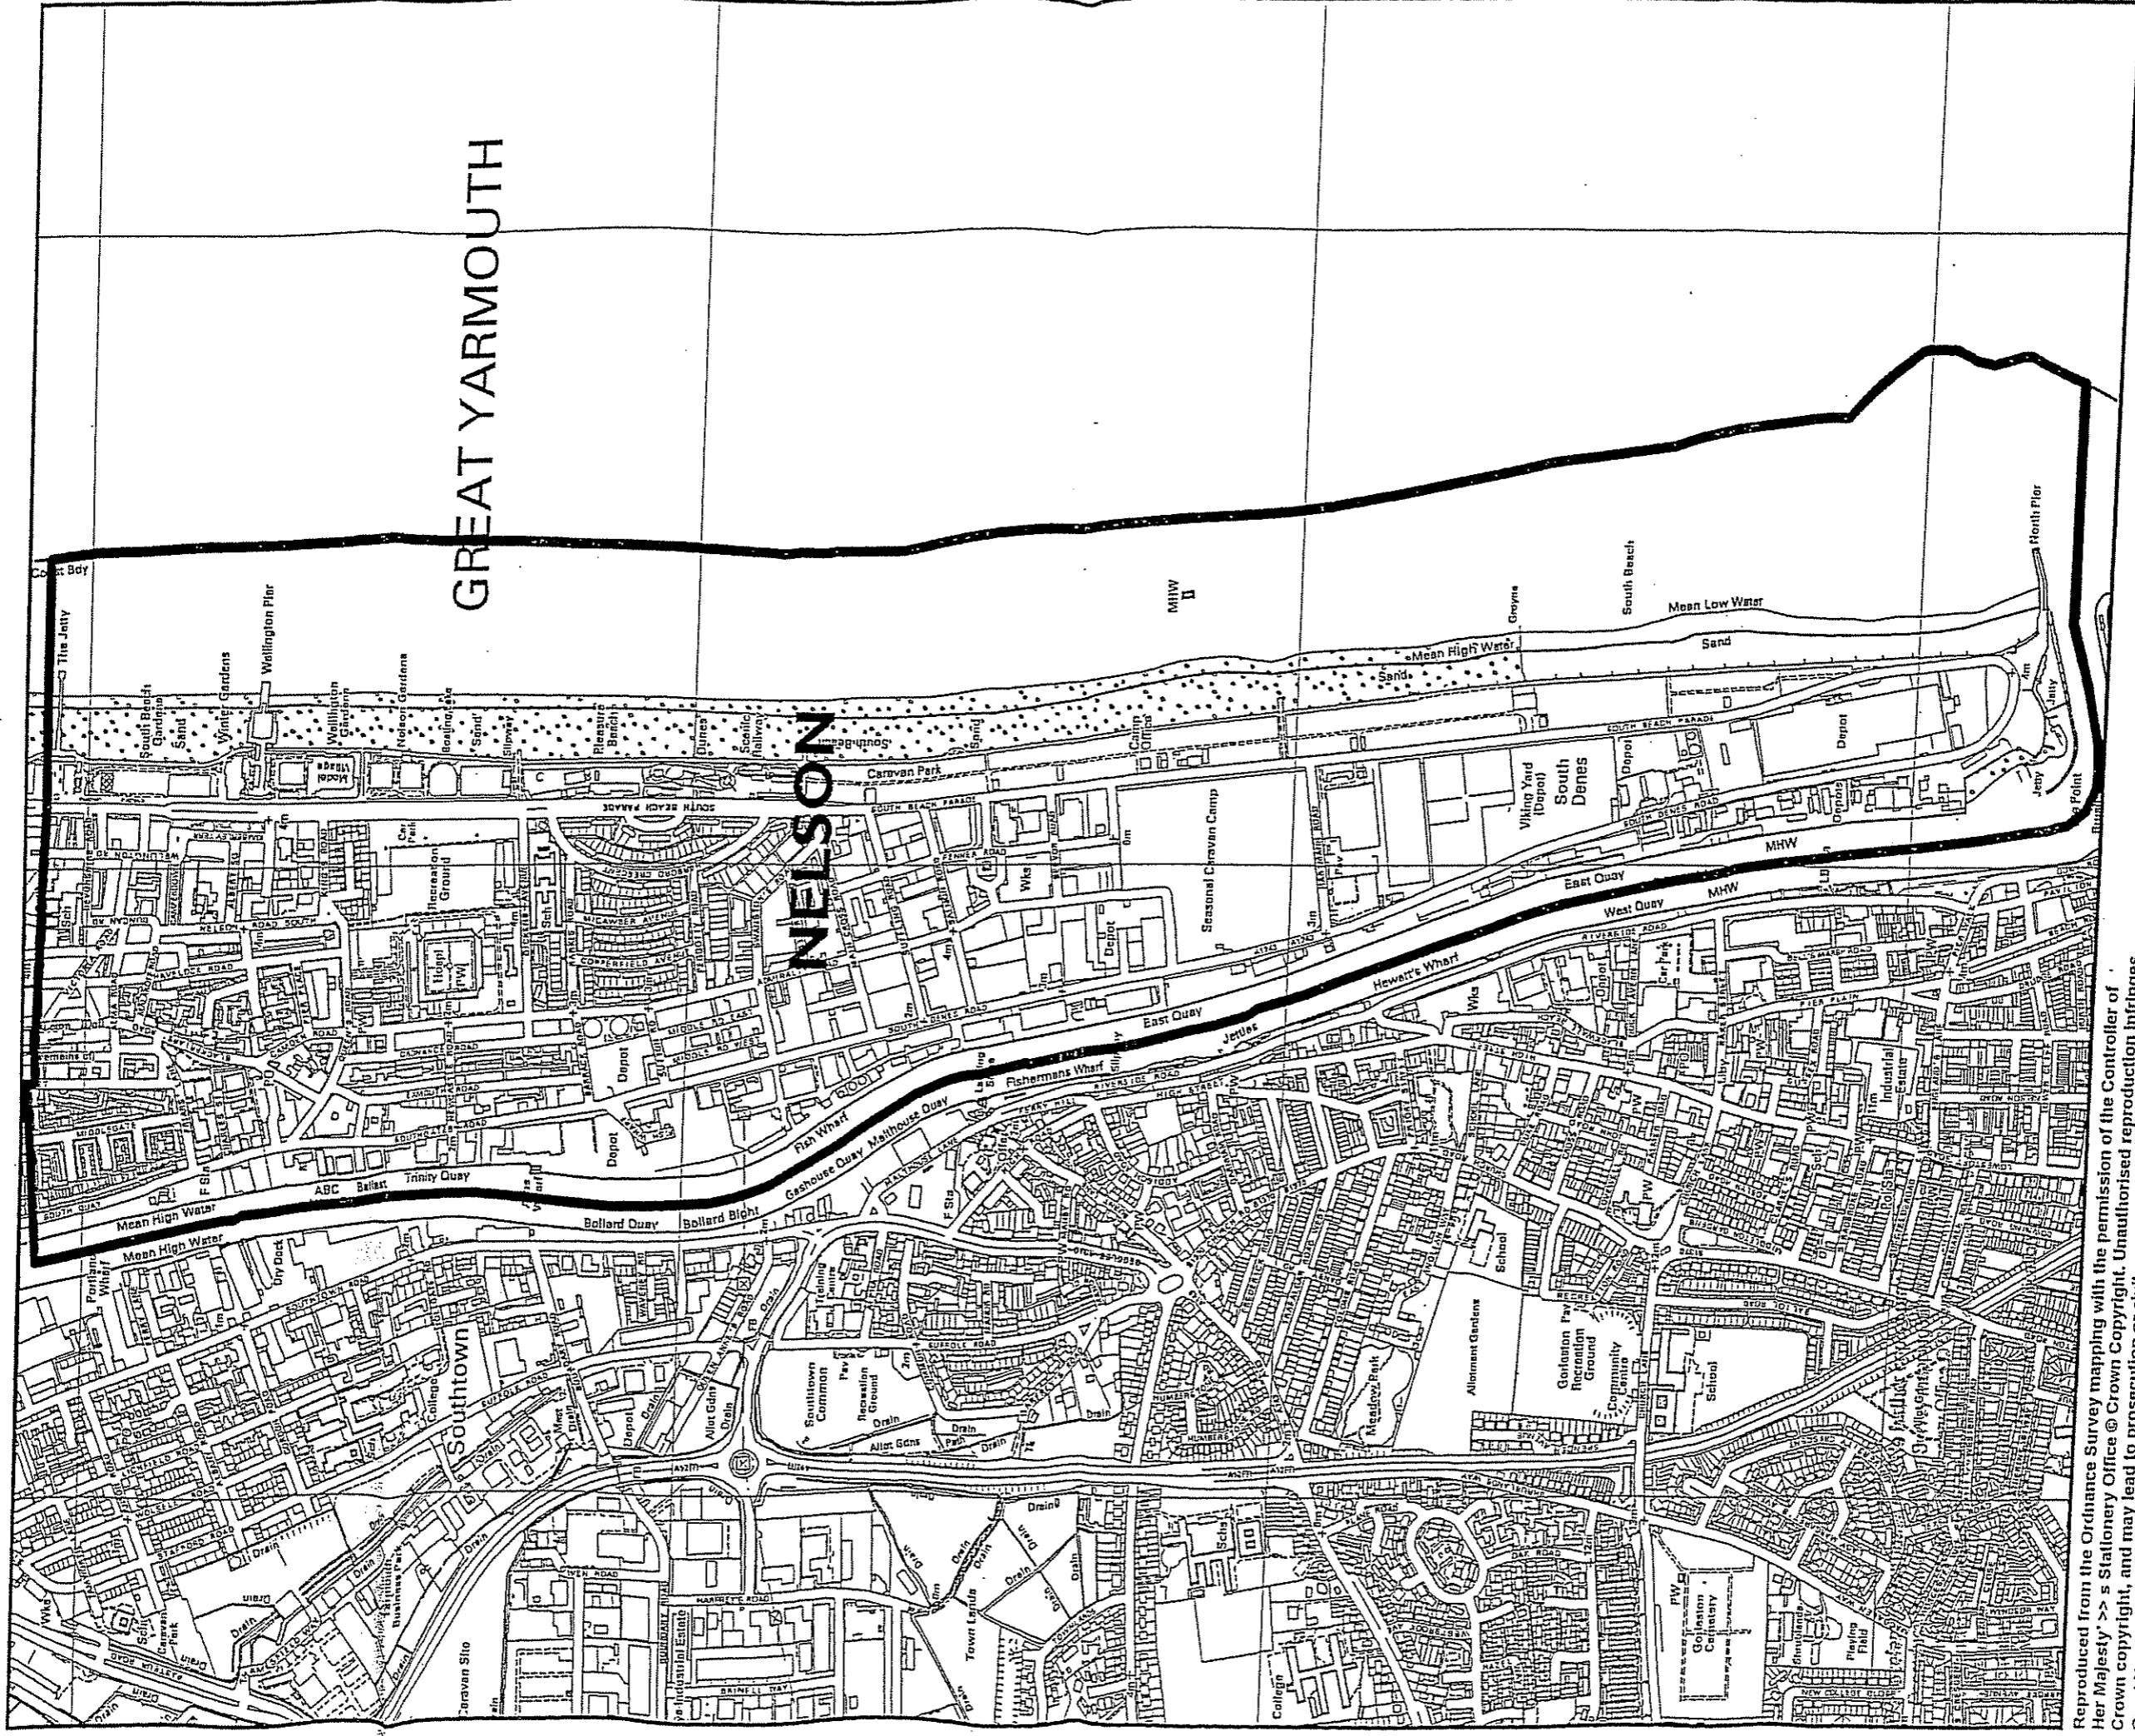

Nelson Ward

GREAT YARMOUTH

NELSON

Reproduced from the Ordnance Survey mapping with the permission of the Controller of Her Majesty's Stationery Office © Crown Copyright. Unauthorised reproduction infringes Great Yarmouth Borough Council Licence No LA078993

Scale: 1:10000
Plot Date: 7/5/2003
By: ic
Dept: