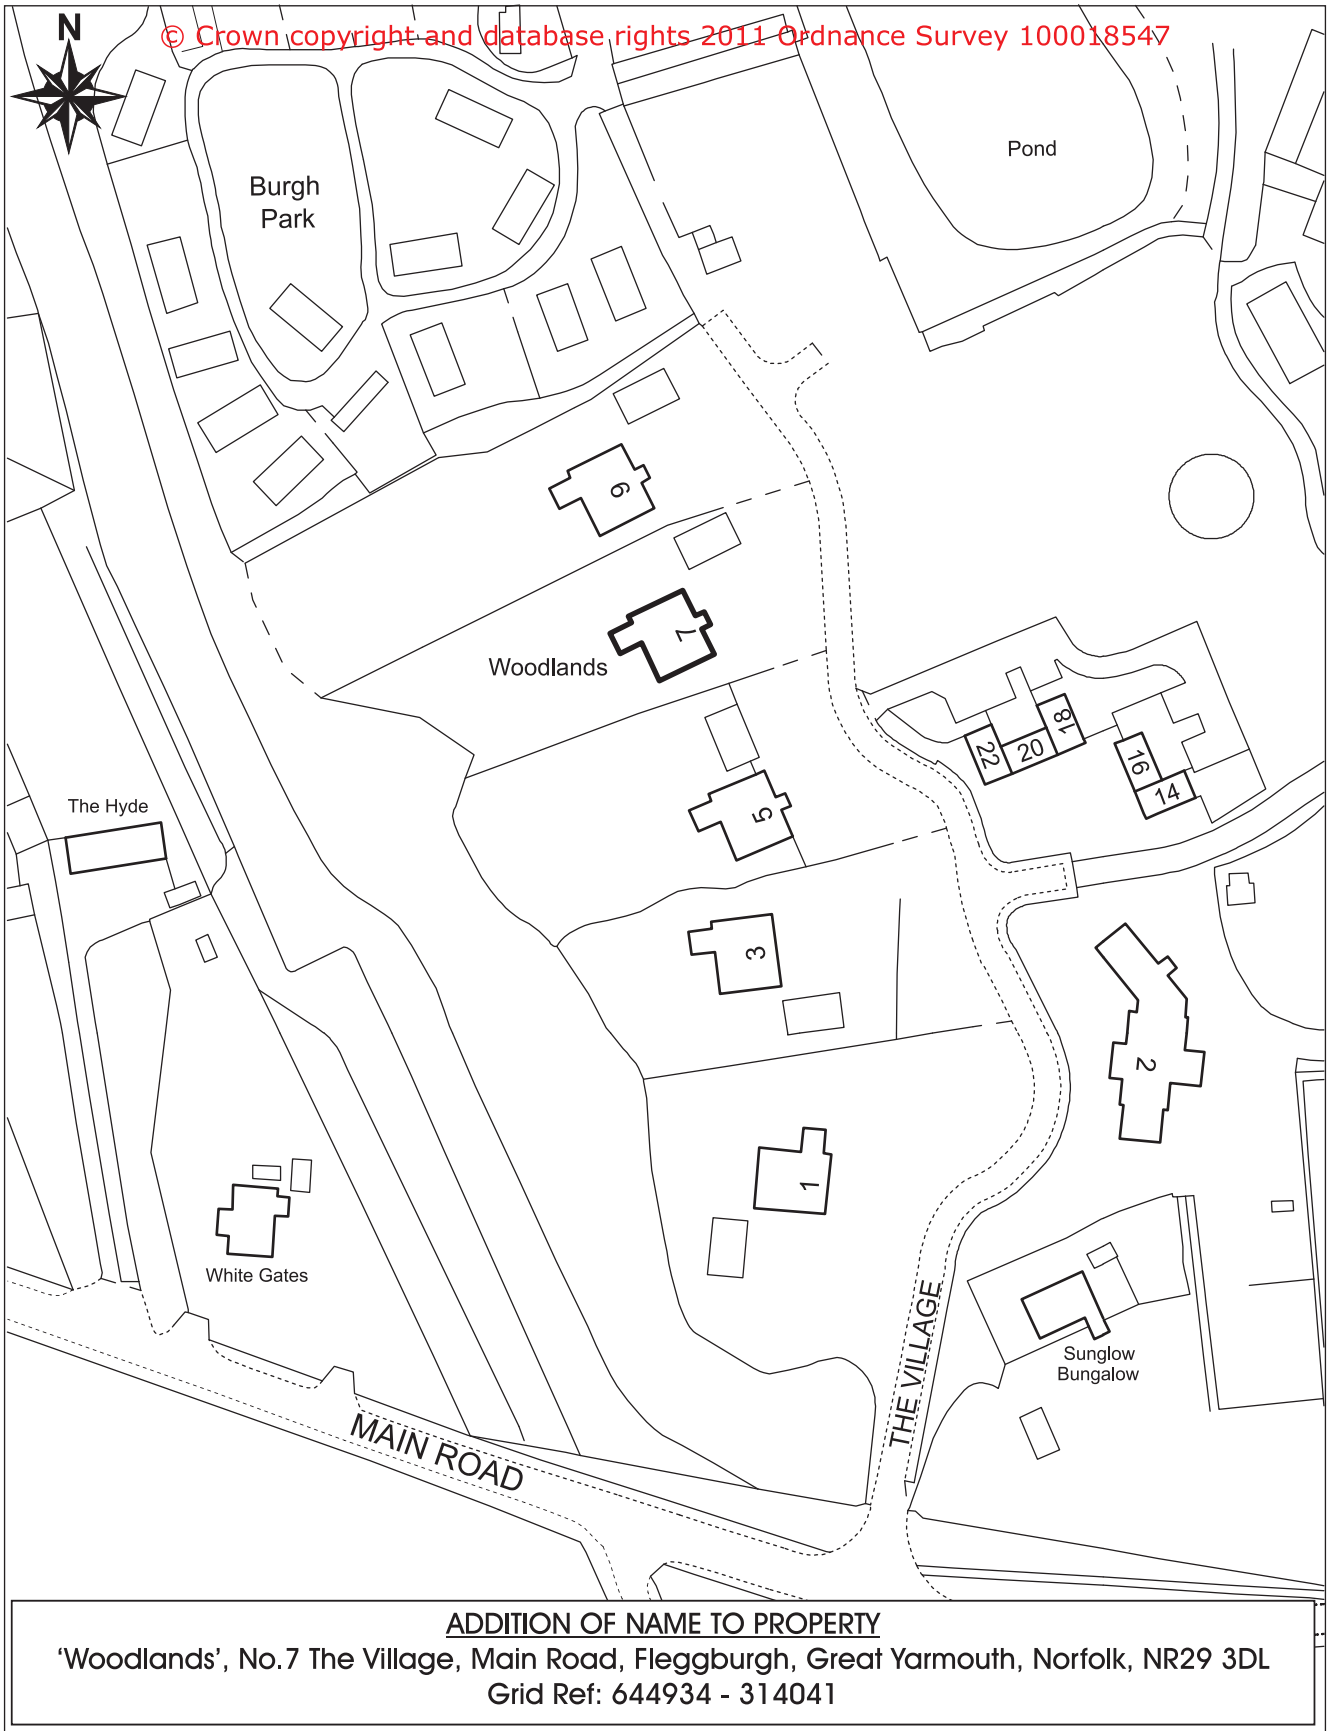

Identification Plan: The Village, Fleggburgh.

© Crown copyright and database rights 2011 Ordnance Survey 100018547

ADDITION OF NAME TO PROPERTY

'Woodlands', No.7 The Village, Main Road, Fleggburgh, Great Yarmouth, Norfolk, NR29 3DL
Grid Ref: 644934 - 314041

GREAT YARMOUTH
BOROUGH COUNCIL

Date:	5th December 2011
Scale:	Not To Scale
Reference No:	SN/NOVEMBER/11/101/FLEGGBURGH